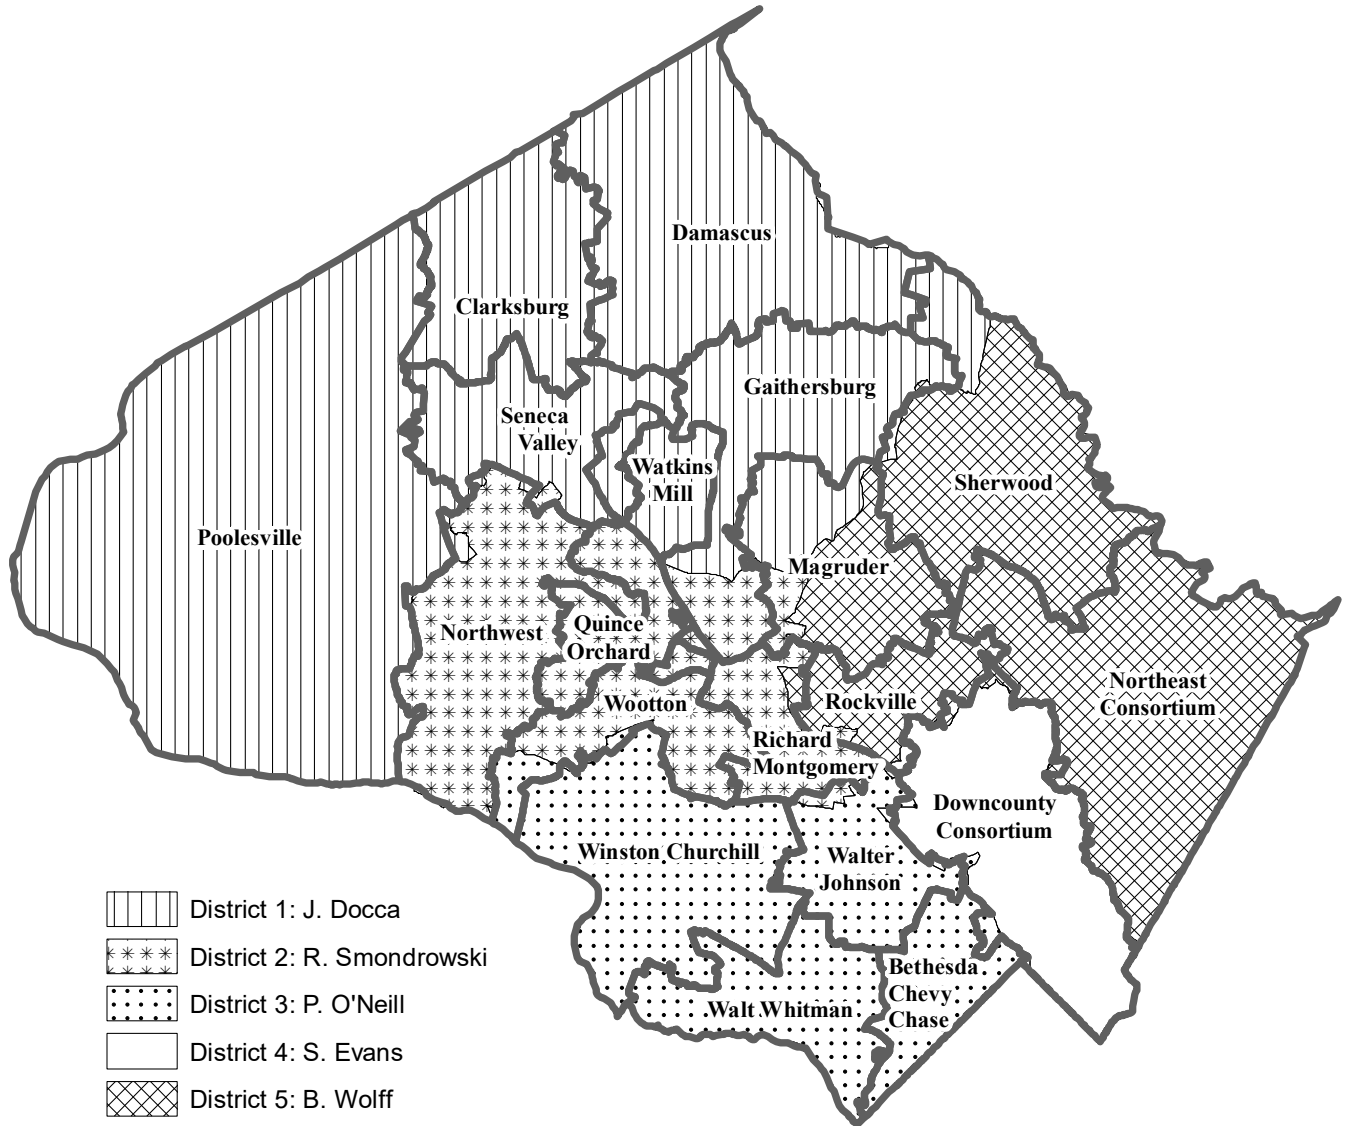

Political Districts

Board of Education

District	Name
1	Judith Docca
2	Rebecca Smondrowski
3	Patricia O'Neill
4	Shebra L. Evans
5	Brenda Wolff
At-large	Lynne Harris
At-large	Karla Silvestre
Student	Hana O'Looney

County Council

District	Name
1	Andrew Friedson
2	Craig Rice
3	Sidney Katz
4	Nancy Navarro
5	Tom Hucker
At-large	Gabe Albornoz
At-large	Evan Glass
At-large	Will Jawando
At-large	Hans Riemer

General Assembly

Legislative District 14	
Senator	Craig J. Zucker
Delegate	Anne R. Kaiser
Delegate	Eric G. Luedtke
Delegate	Pam Queen

Legislative District 15	
Senator	Brian J. Feldman
Delegate	Kathleen M. Dumais
Delegate	David Fraser-Hidalgo
Delegate	Lily Qi

Legislative District 16	
Senator	Susan C. Lee
Delegate	Ariana B. Kelly
Delegate	Marc Korman
Delegate	Sara Love

Legislative District 17	
Senator	Cheryl C. Kagan
Delegate	Kumar P. Barve
Delegate	Jim Gilchrist
Delegate	Julie Palakovich Carr

Legislative District 18	
Senator	Jeff Waldstreicher
Delegate	Alfred C. Carr, Jr.
Delegate	Emily Sherry
Delegate	Jared Solomon

Legislative District 19	
Senator	Benjamin F. Kramer
Delegate	Charlotte Crutchfield
Delegate	Bonnie L. Cullison
Delegate	Vaughn M. Stewart

Legislative District 20	
Senator	William C. Smith Jr.
Delegate	Lorig Charkoudian
Delegate	David Moon
Delegate	Jheanelle K. Wilkins

Legislative District 39	
Senator	Nancy J. King
Delegate	Gabriel Acevero
Delegate	Lesley J. Lopez
Delegate	Kirill Reznik

Board of Education Districts

- District 1: J. Docca
- District 2: R. Smondrowski
- District 3: P. O'Neill
- District 4: S. Evans
- District 5: B. Wolff

BOE Members at Large:
L. Harris
K. Silvestre

BOE Student Member:
Hana O'Looney