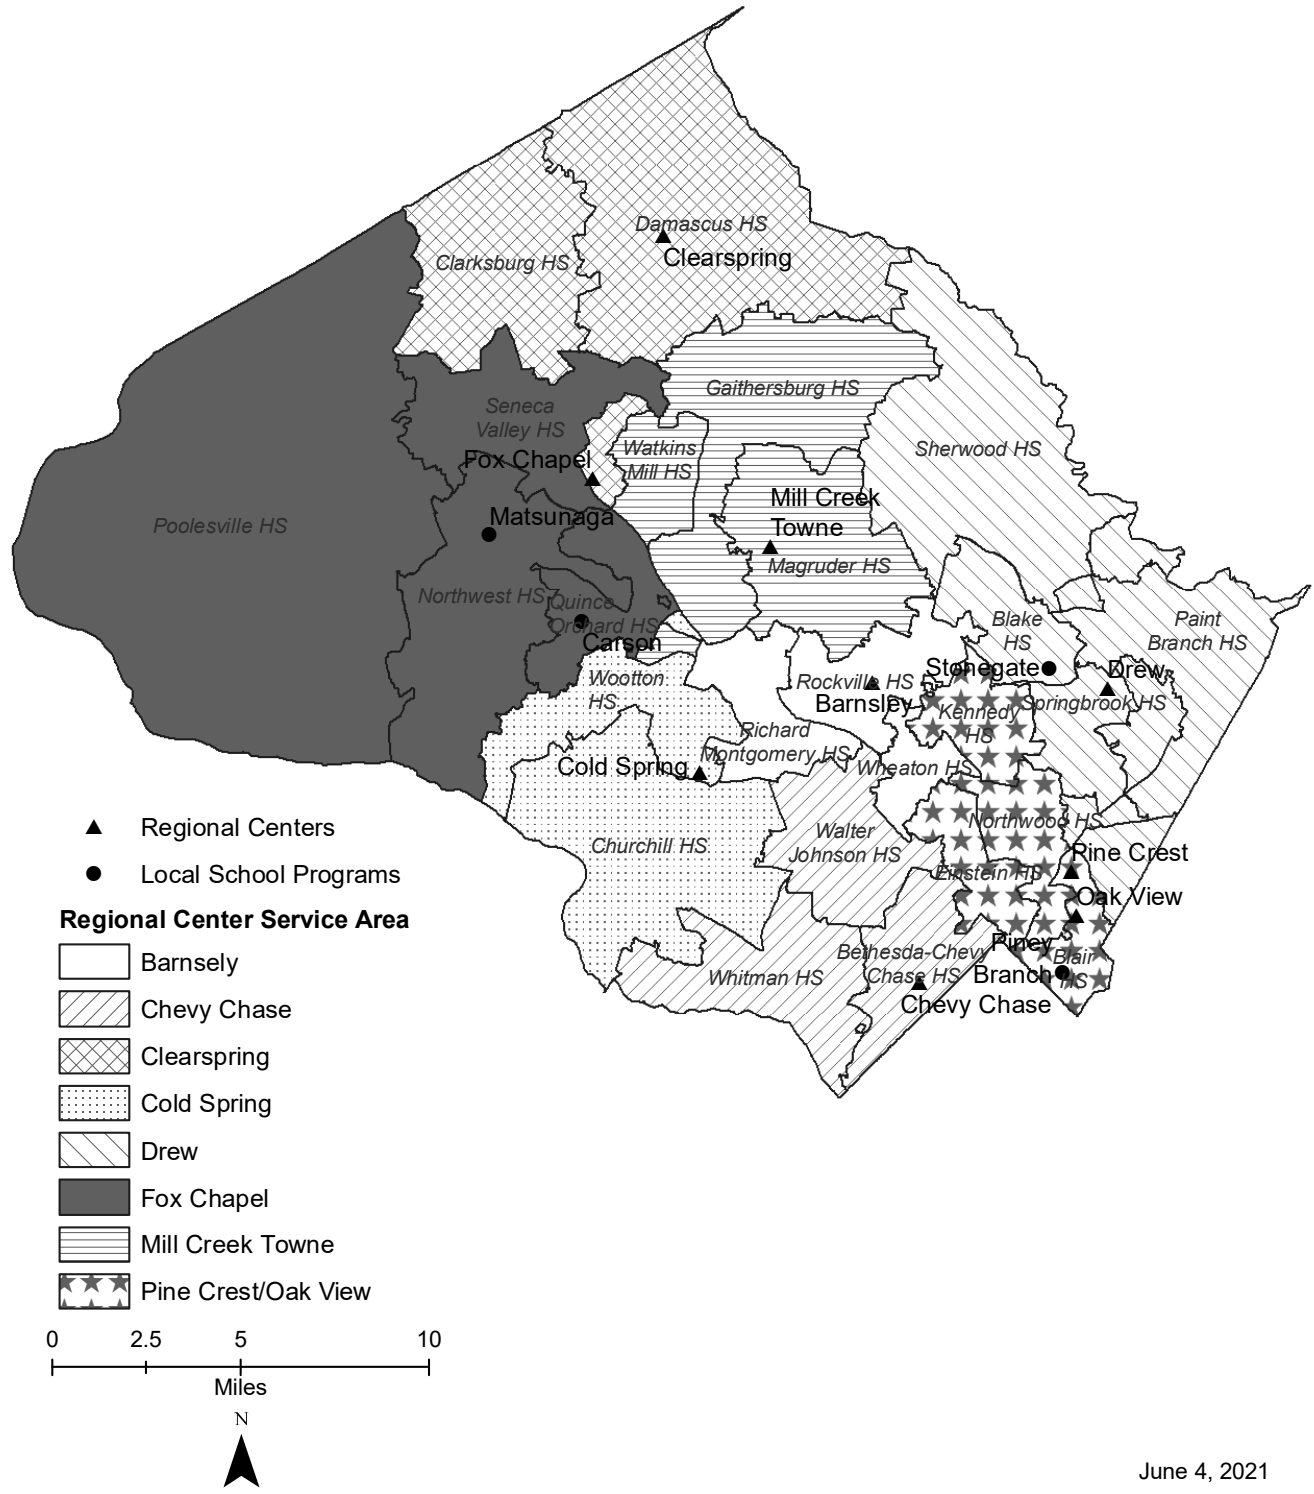

Appendix M

Centers for Enriched Studies

Secondary Magnet School Catchment Areas

 Middle School

 High School

 Blair, Eastern, & Takoma Park

 Poolesville, Clemente, & M. L. King Jr.

Countywide College and Career High Schools

-  Thomas Edison High School of Technology/Wheaton High School Partnership
-  Seneca Valley

Division of
Capital Planning
and
Real Estate

June 4, 2021