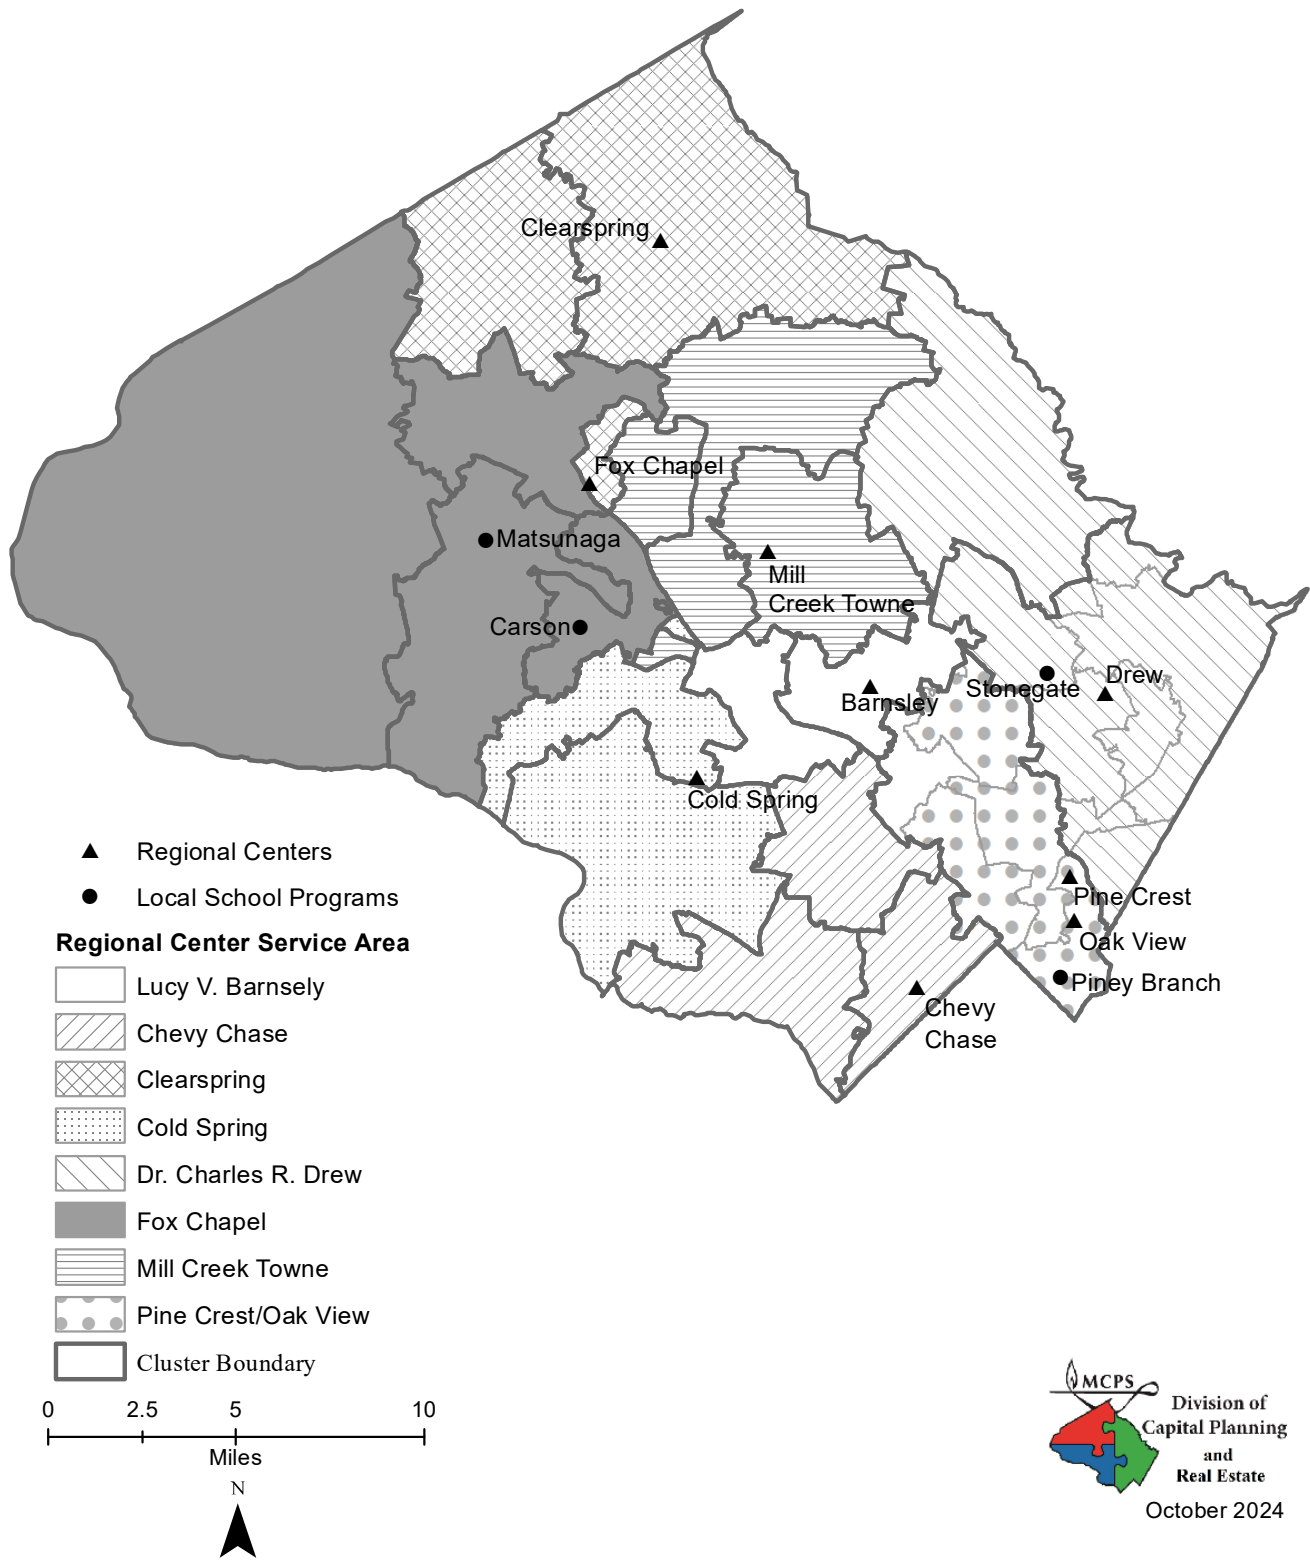

# Centers for Enriched Studies

# Secondary Magnet School Catchment Areas

- Middle School  Montgomery Blair, Richard Montgomery, Eastern & Takoma Park
- High School  Poolesville, Roberto W. Clemente, & Dr. Martin Luther King Jr.

# Countywide College and Career High Schools

- Thomas Edison High School of Technology/Wheaton High School Partnership
- Seneca Valley