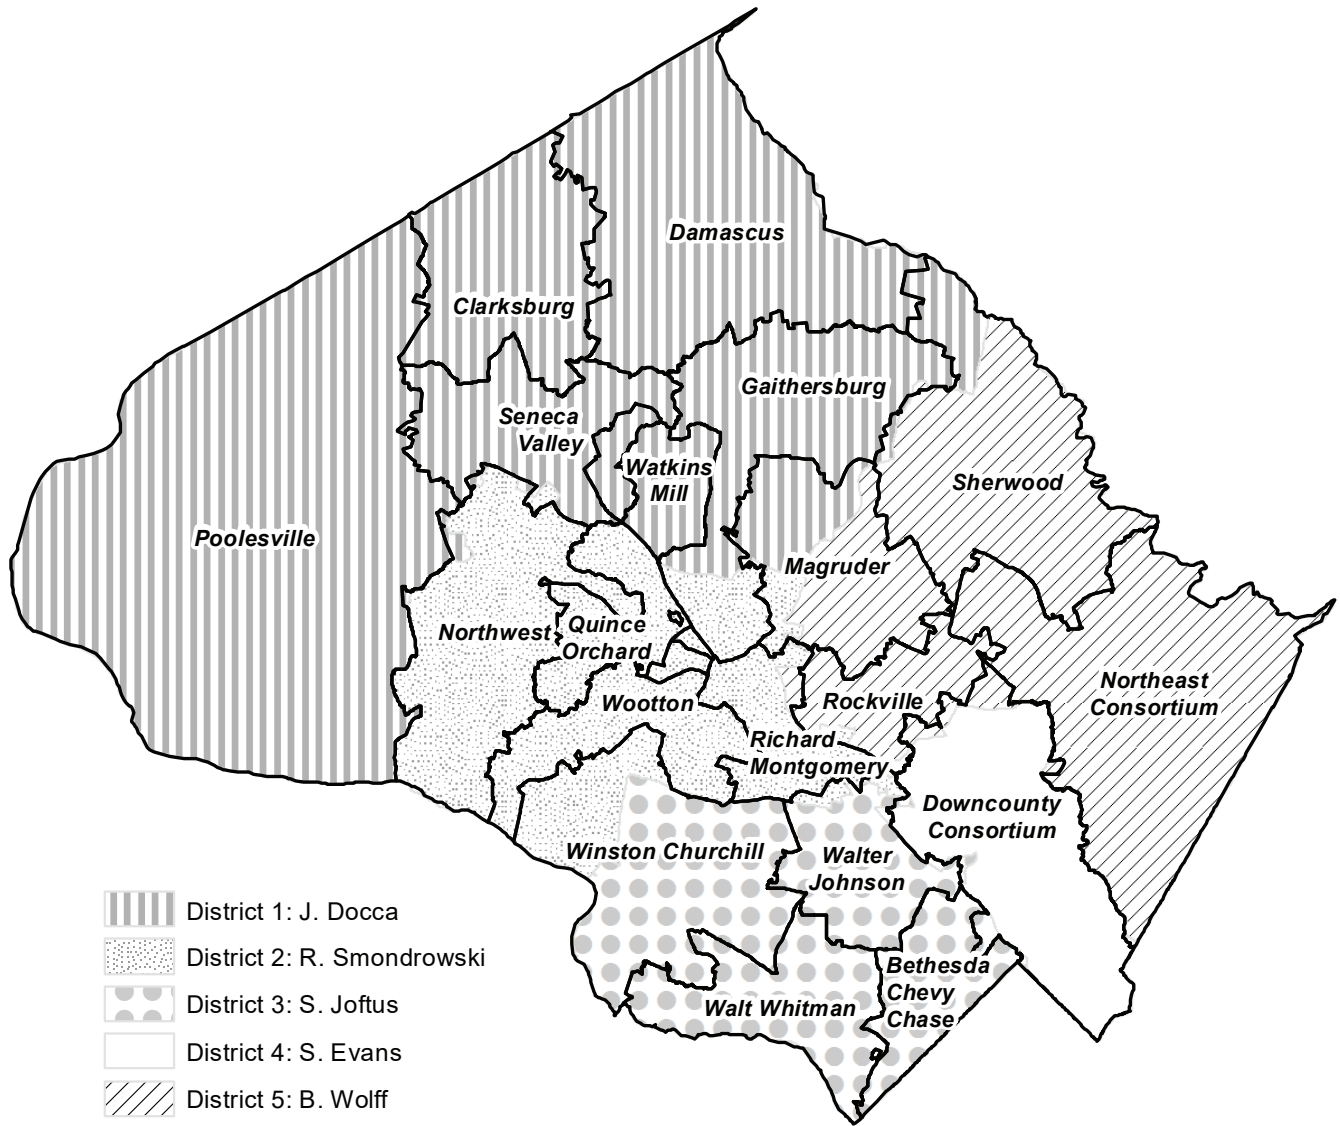

Political Districts

Board of Education

District	Name
1	Judith Docca
2	Rebecca Smondrowski
3	Scott Joftus
4	Shebra L. Evans
5	Brenda Wolff
At-large	Lynne Harris
At-large	Karla Silvestre
Student	Arvin Kim

County Council

District	Name
1	Andrew Friedson
2	Craig Rice
3	Sidney Katz
4	Nancy Navarro
5	Tom Hucker
At-large	Gabe Albornoz
At-large	Evan Glass
At-large	Will Jawando
At-large	Hans Riemer

General Assembly

Legislative District 14

Senator	Craig J. Zucker
Delegate	Anne R. Kaiser
Delegate	Eric G. Luedtke
Delegate	Pam Queen

Legislative District 15

Senator	Brian J. Feldman
Delegate	Linda K. Foley
Delegate	David Fraser-Hidalgo
Delegate	Lily Qi

Legislative District 16

Senator	Susan C. Lee
Delegate	Ariana B. Kelly
Delegate	Marc Korman
Delegate	Sara Love

Legislative District 17

Senator	Cheryl C. Kagan
Delegate	Kumar P. Barve
Delegate	James W. Gilchrist
Delegate	Julie Palakovich Carr

Legislative District 18

Senator	Jeff Waldstreicher
Delegate	Alfred C. Carr, Jr.
Delegate	Emily Shetty
Delegate	Jared Solomon

Legislative District 19

Senator	Benjamin F. Kramer
Delegate	Charlotte Crutchfield
Delegate	Bonnie L. Cullison
Delegate	Vaughn M. Stewart III

Legislative District 20

Senator	William C. Smith Jr.
Delegate	Lorig Charkoudian
Delegate	David Moon
Delegate	Jheanelle K. Wilkins

Legislative District 39

Senator	Nancy J. King
Delegate	Gabriel Acevero
Delegate	Lesley J. Lopez
Delegate	Kirill Reznik

Board of Education Districts