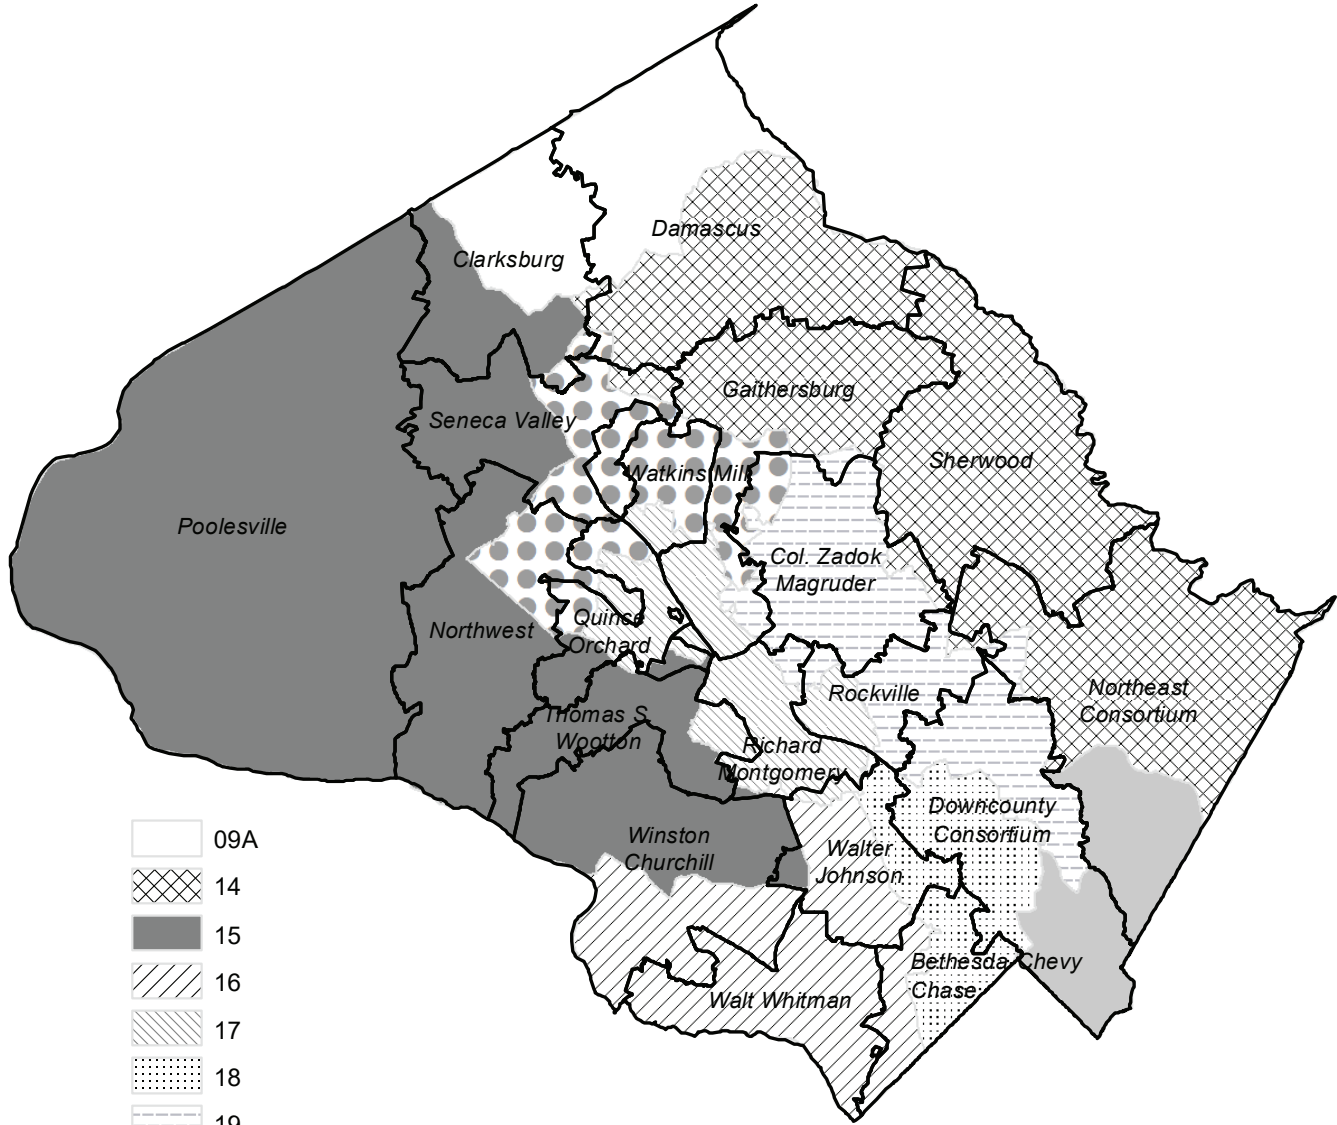

Board of Education Districts

BOE Members at Large:
 L. Harris
 K. Silvestre

BOE Student Member:
 A. Kim

October 19, 2022

Council Districts

Council Members at Large:
 Gabe Albornoz
 Evan Glass
 Will Jawando
 Hans Riemer

- | | |
|---|--|
|  1 - Andrew Friedson |  5 - Tom Hucker |
|  2 - Craig Rice |  6 - Vacant |
|  3 - Sidney Katz |  7 - Vacant |
|  4 - Nancy Navarro | |

October 17, 2022

Legislative Districts

- 09A
- 14
- 15
- 16
- 17
- 18
- 19
- 20
- 39
- Cluster Boundary