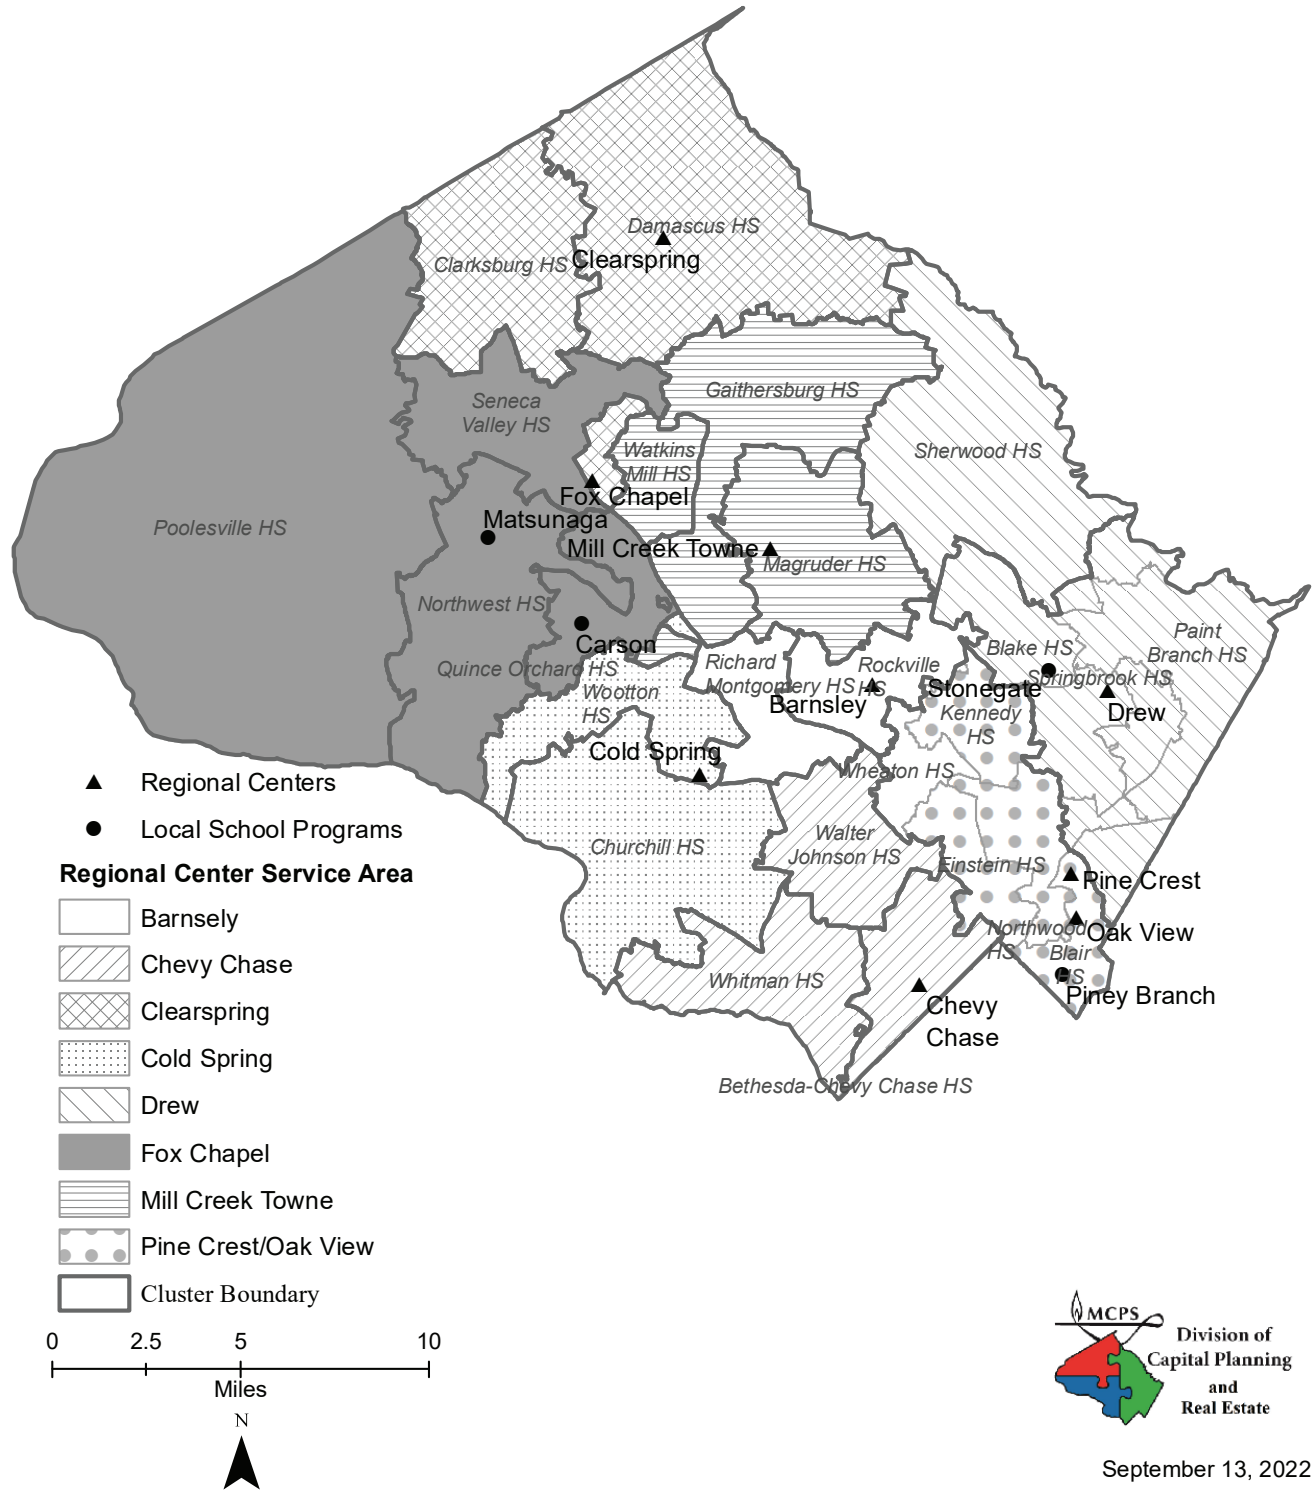

# Centers for Enriched Studies

# Secondary Magnet School Catchment Areas

- Middle School  Montgomery Blair, Richard Montgomery, Eastern & Takoma Park
- High School  Poolesville, Roberto W. Clemente, & Dr. Martin Luther King Jr.

October 17, 2022

# Countywide College and Career High Schools

- Thomas Edison High School of Technology/Wheaton High School Partnership
- Seneca Valley

September 13, 2022