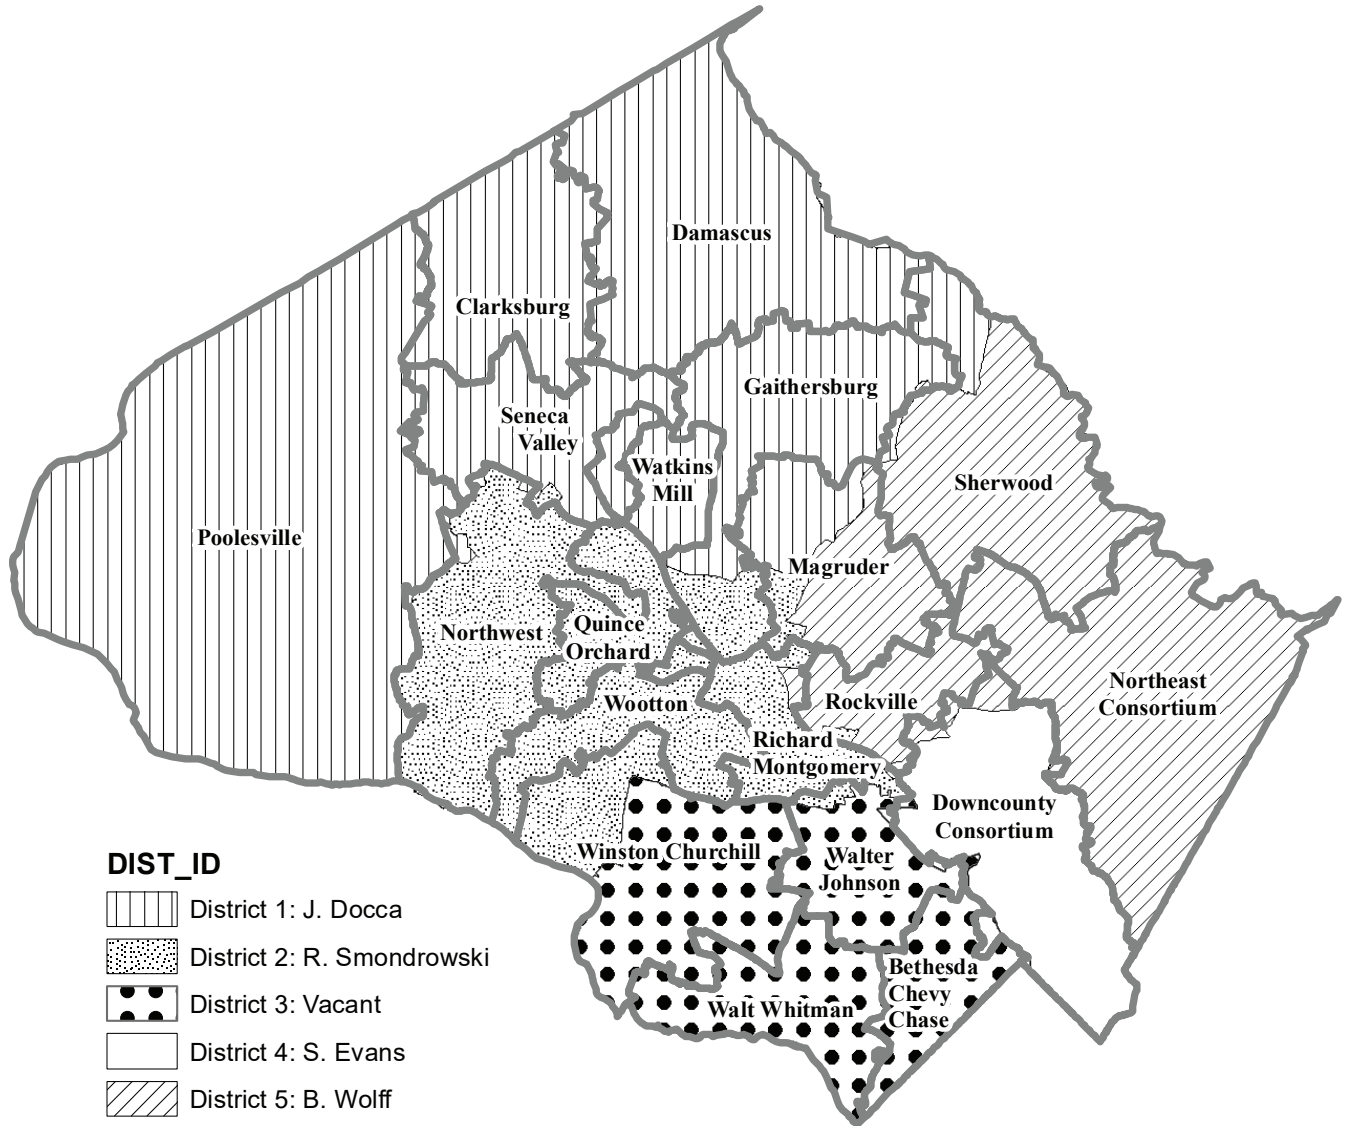

Political Districts

Board of Education

District	Name
1	Judith Docca
2	Rebecca Smondrowski
3	Vacant
4	Shebra L. Evans
5	Brenda Wolff
At-large	Lynne Harris
At-large	Karla Silvestre
Student	Hana O'Looney

County Council

District	Name
1	Andrew Friedson
2	Craig Rice
3	Sidney Katz
4	Nancy Navarro
5	Tom Hucker
At-large	Gabe Albornoz
At-large	Evan Glass
At-large	Will Jawando
At-large	Hans Riemer

General Assembly

Legislative District 14

Senator	Craig J. Zucker
Delegate	Anne R. Kaiser
Delegate	Eric G. Luedtke
Delegate	Pam Queen

Legislative District 15

Senator	Brian J. Feldman
Delegate	Kathleen M. Dumais
Delegate	David Fraser-Hidalgo
Delegate	Lily Qi

Legislative District 16

Senator	Susan C. Lee
Delegate	Ariana B. Kelly
Delegate	Marc Korman
Delegate	Sara Love

Legislative District 17

Senator	Cheryl C. Kagan
Delegate	Kumar P. Barve
Delegate	James W. Gilchrist
Delegate	Julie Palakovich Carr

Legislative District 18

Senator	Jeff Waldstreicher
Delegate	Alfred C. Carr, Jr.
Delegate	Emily Shetty
Delegate	Jared Solomon

Legislative District 19

Senator	Benjamin F. Kramer
Delegate	Charlotte Crutchfield
Delegate	Bonnie L. Cullison
Delegate	Vaughn M. Stewart III

Legislative District 20

Senator	William C. Smith Jr.
Delegate	Lorig Charkoudian
Delegate	David Moon
Delegate	Jheanelle K. Wilkins

Legislative District 39

Senator	Nancy J. King
Delegate	Gabriel Acevero
Delegate	Lesley J. Lopez
Delegate	Kirill Reznik

Board of Education Districts