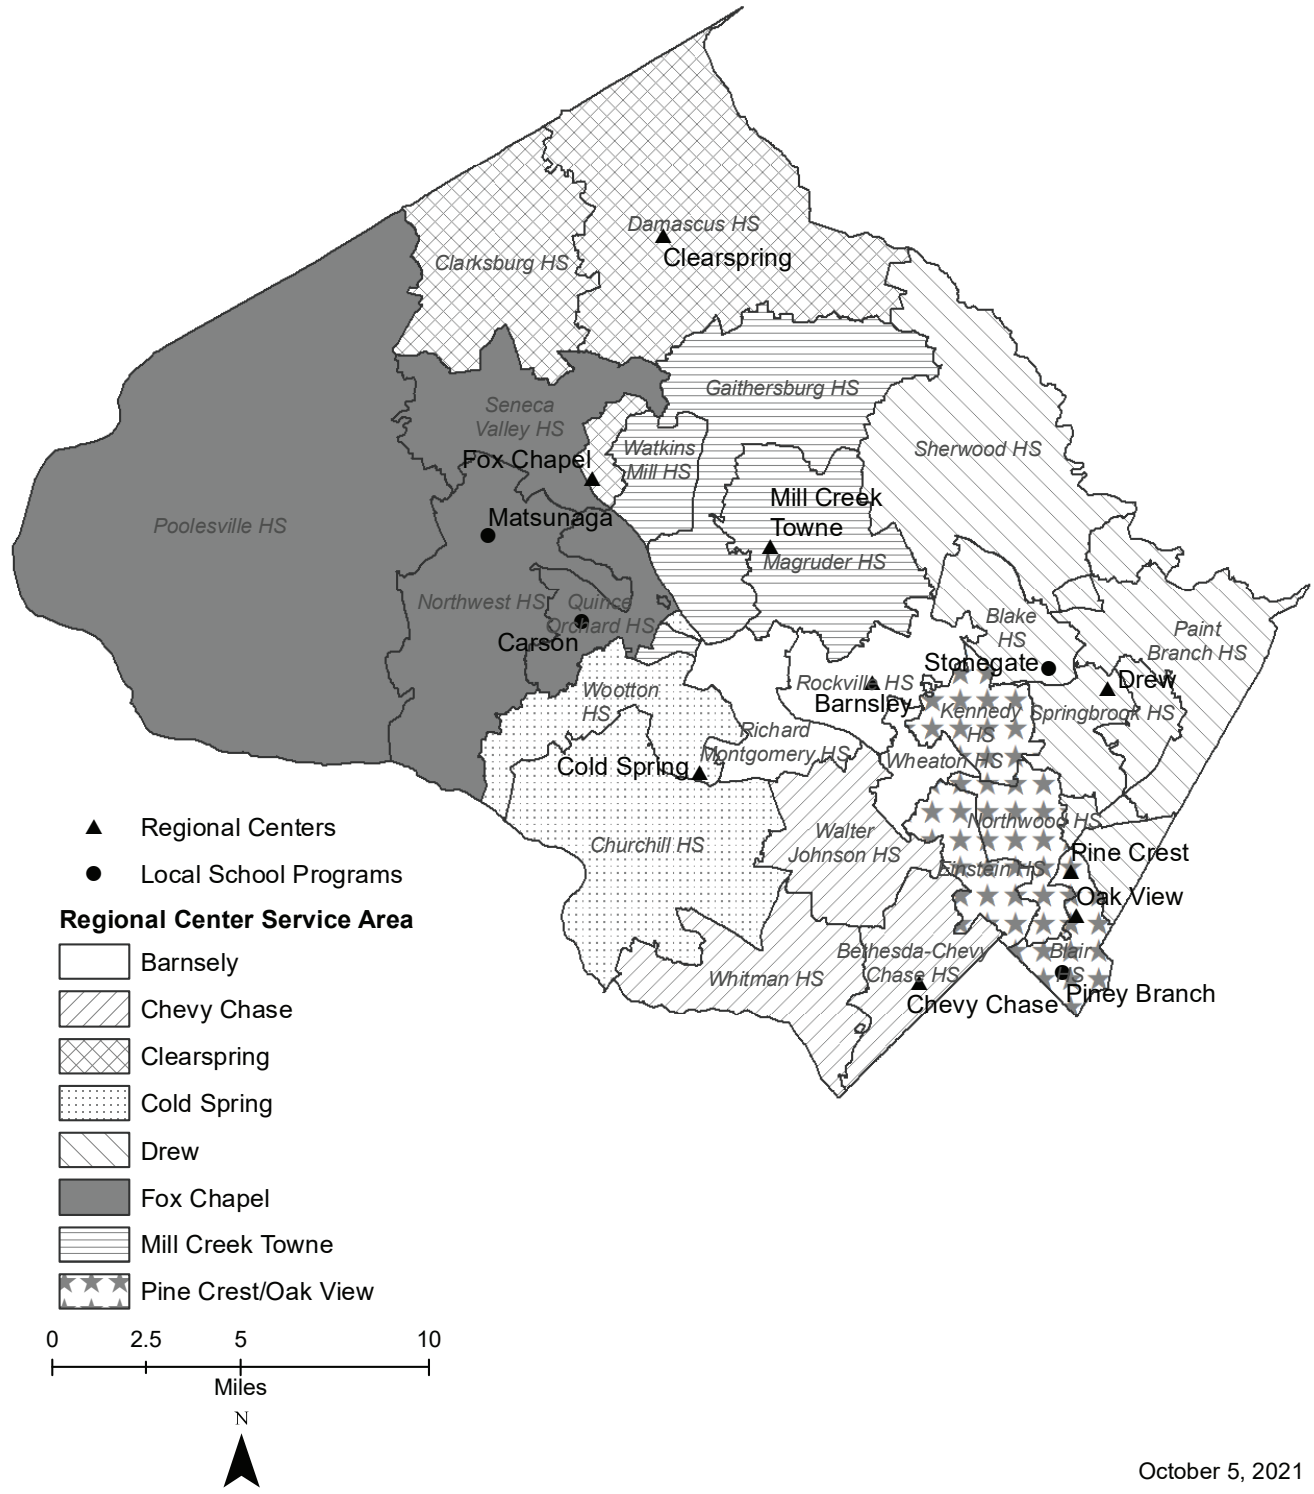

Appendix M

Centers for Enriched Studies

Secondary Magnet School Catchment Areas

 Middle School

 High School

 Blair, Eastern, & Takoma Park

 Poolesville, Clemente, & M. L. King Jr.

Countywide College and Career High Schools

- Thomas Edison High School of Technology/Wheaton High School Partnership
- Seneca Valley