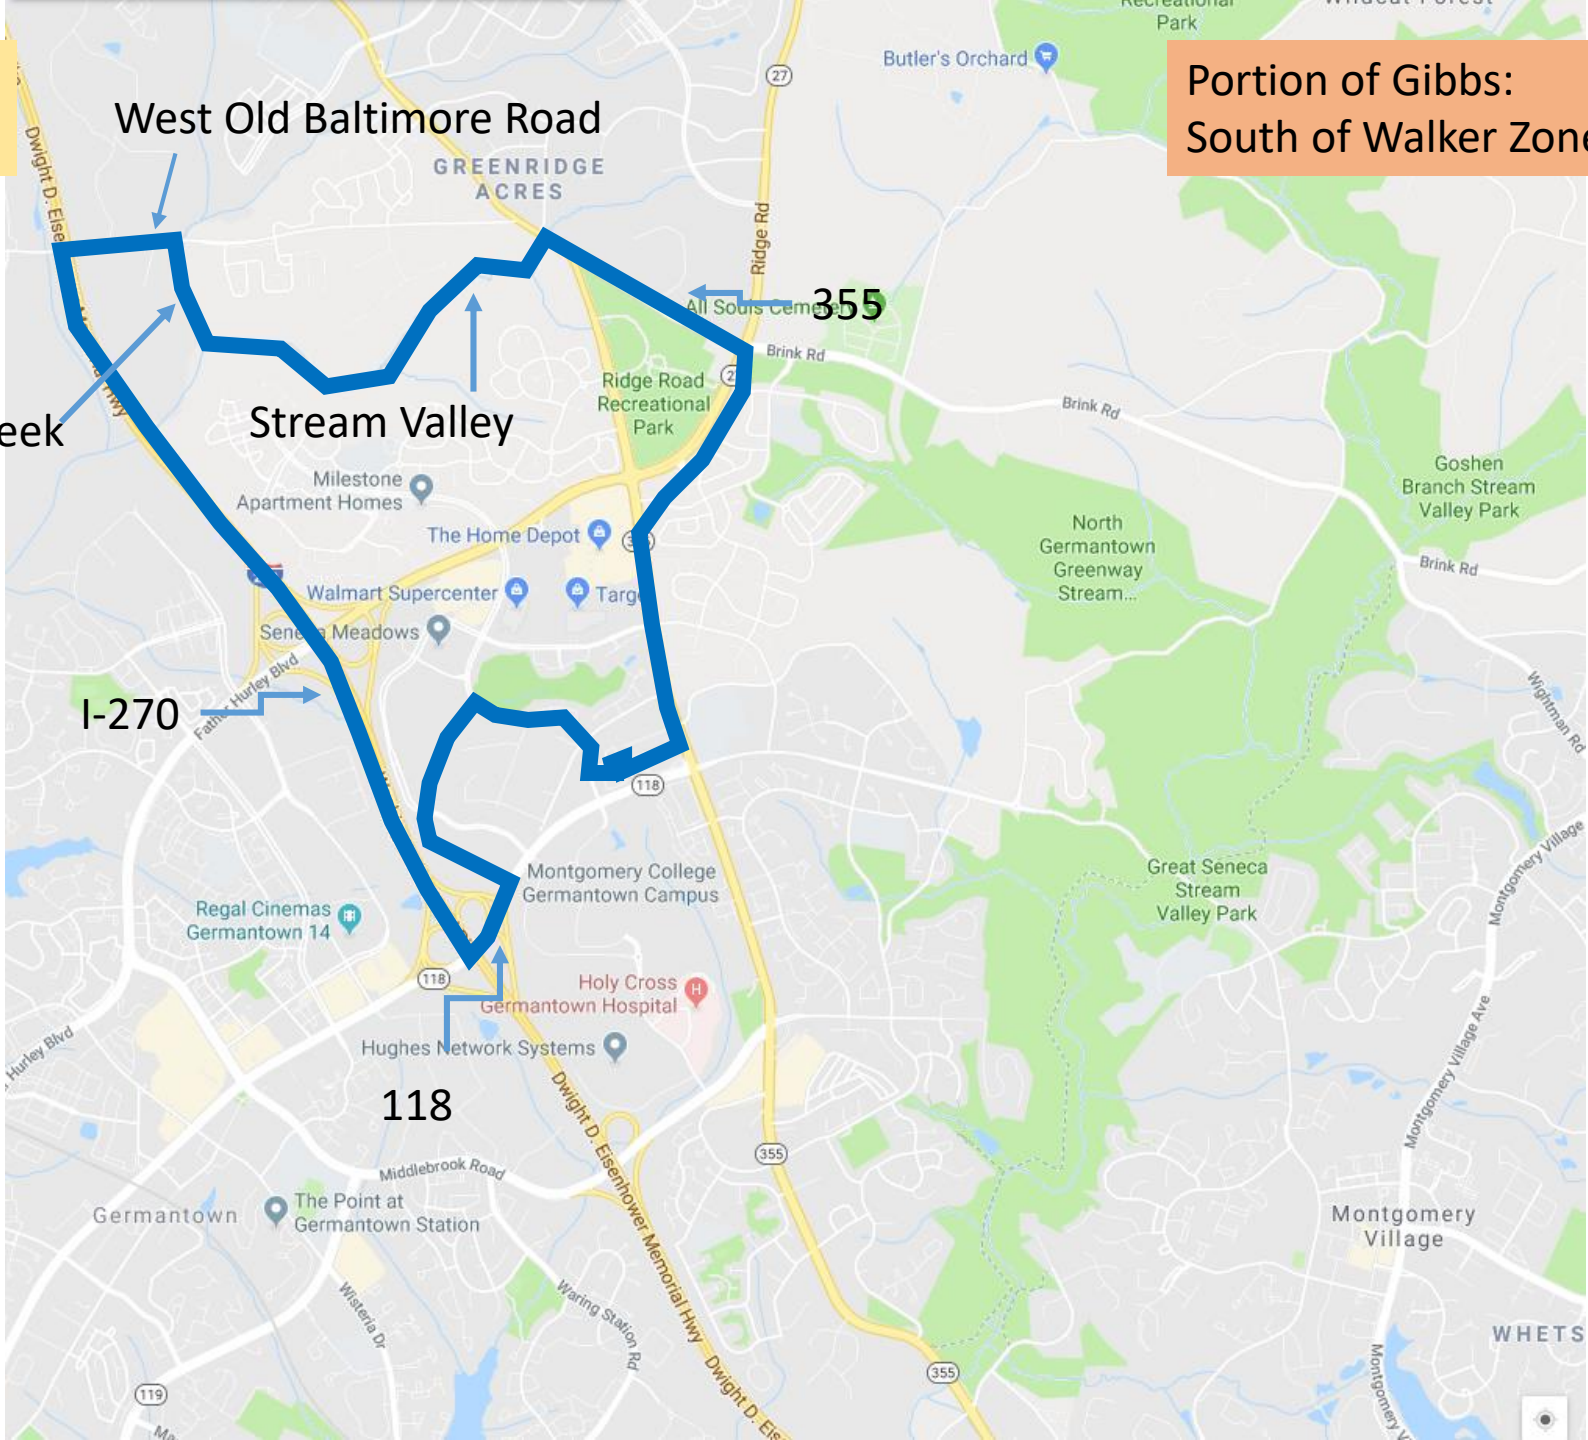

Options: 3, 5, 5a, 6, 8, 9, 10, 11, 11a, 12
High School only

Clopper Mill Island

Father Hurley Blvd

Train Tracks

Wisteria Dr

Matsunaga Island

Great Seneca Hwy

Options: 3, 5, 5a, 6, 8, 9, 10, 11, 11a, 12
Middle and High School

Options: All
Middle School

Portion of Great Seneca Creek

Clopper Road

Great Seneca Hwy

Great Seneca Creek

N

Options: 6, 10
High School

Upper Portion of Germantown

Germantown Road

Train tracks

Fountain Hills Green Space

Great Seneca Hwy

Options: 8, 9, 11, 11a
Middle and High School

Portion of Gibbs:
All but Future Walkers
To Clarksburg HS

Little Seneca Creek

Option: 6
High School

Portion of Gibbs:
South of West Old Baltimore Road

Option: 10
High School

Portion of Gibbs:
South of Walker Zone

Little Seneca Creek

West Old Baltimore Road

Stream Valley

355

I-270