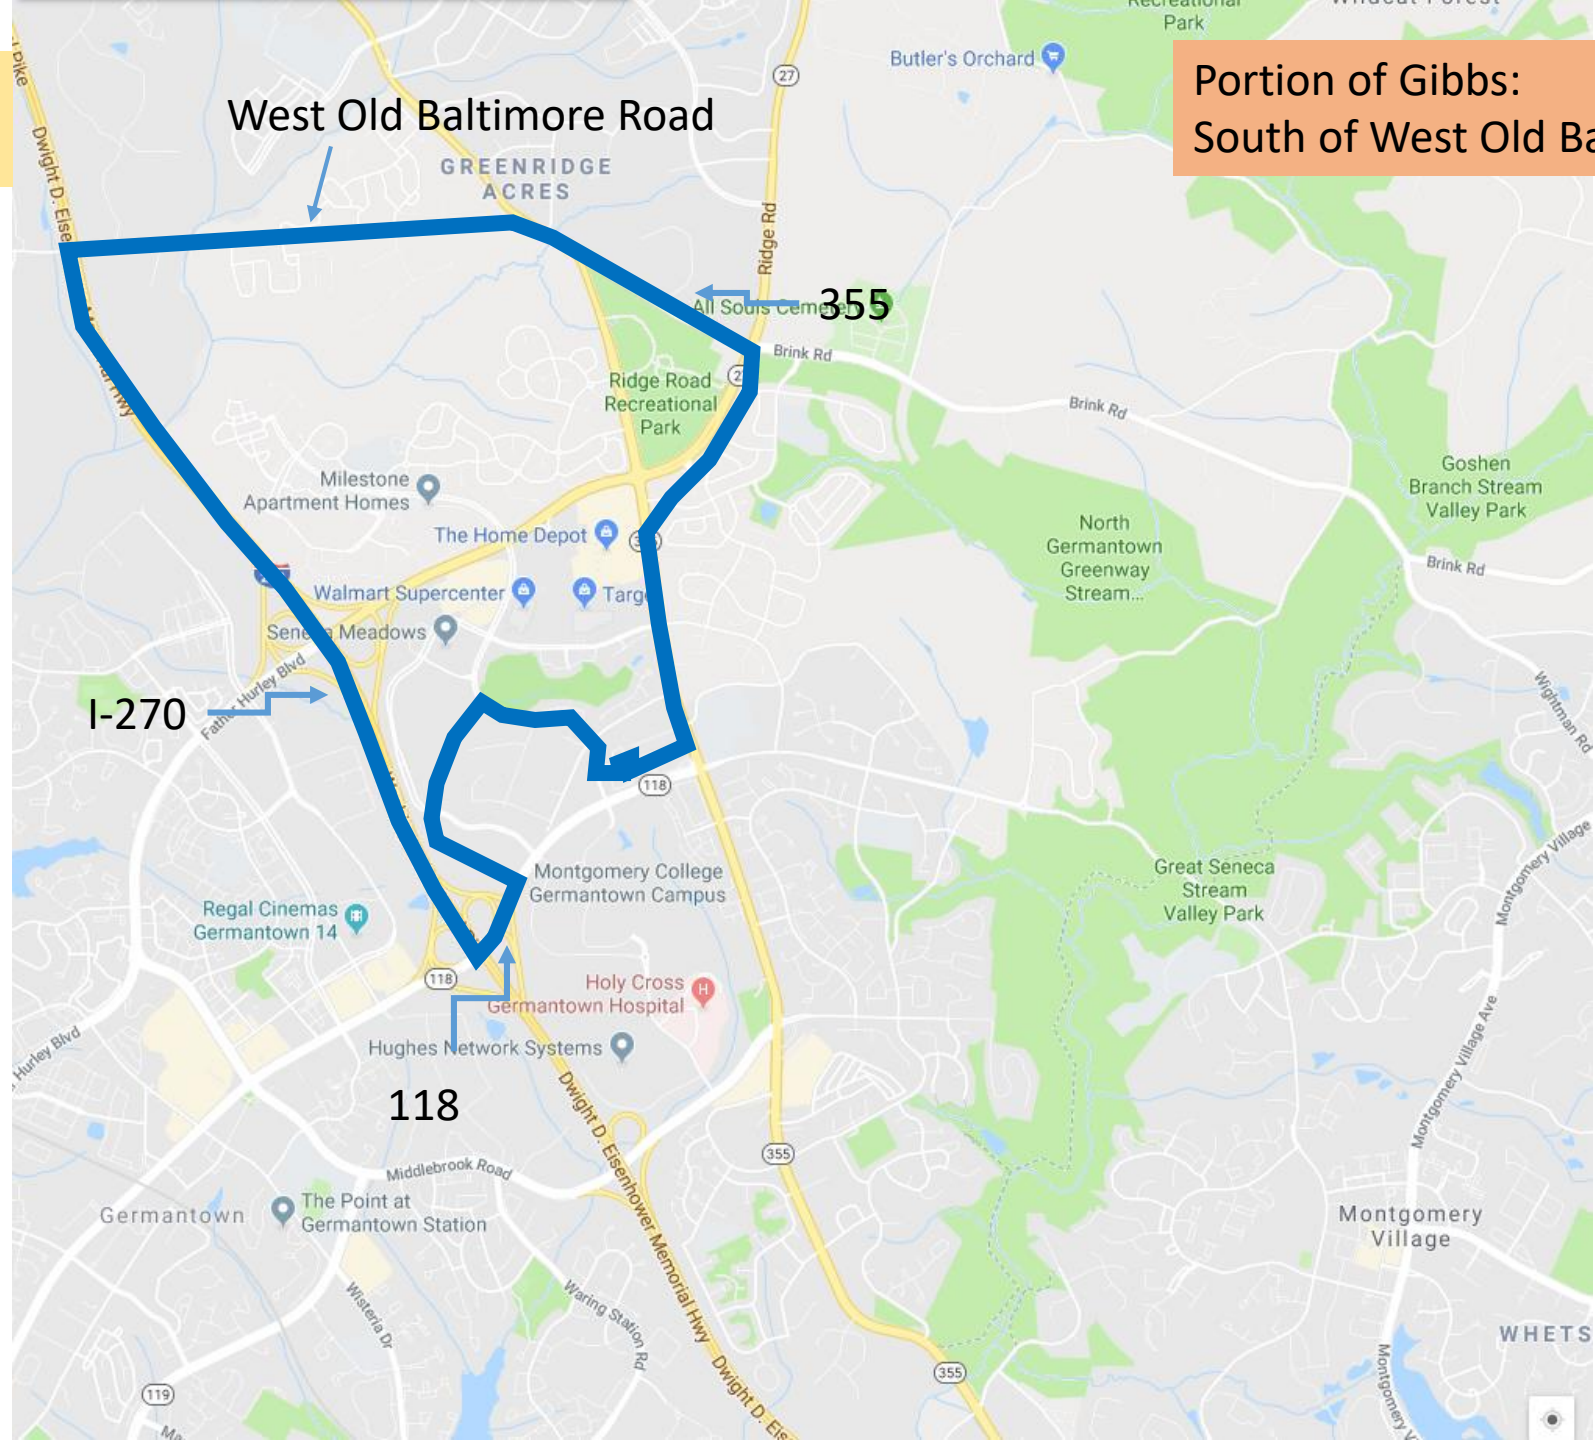

Options: 3, 5, 5a, 6, 8, 9, 10, 11, 11a, 12
High School only

Clopper Mill Island

Father Hurley Blvd

Train Tracks

Wisteria Dr

Matsunaga Island

Great Seneca Hwy

Options: 3, 5, 5a, 6, 8, 9, 10, 11, 11a, 12
Middle and High School

Options: All
Middle School

Portion of Great Seneca Creek

Clopper Road

Great Seneca Hwy

Great Seneca Creek

N

Options: 6, 10
High School

Upper Portion of Germantown

Germantown Road

Train tracks

Fountain Hills Green Space

Great Seneca Hwy

Options: 8, 9, 11, 11a
Middle and High School

Portion of Gibbs:
All but Future Walkers
To Clarksburg HS

Little Seneca Creek

Option: 6
High School

Portion of Gibbs:
South of West Old Baltimore Road

Option: 10
High School

Portion of Gibbs:
South of Walker Zone

Little Seneca Creek

West Old Baltimore Road

Stream Valley

355

I-270