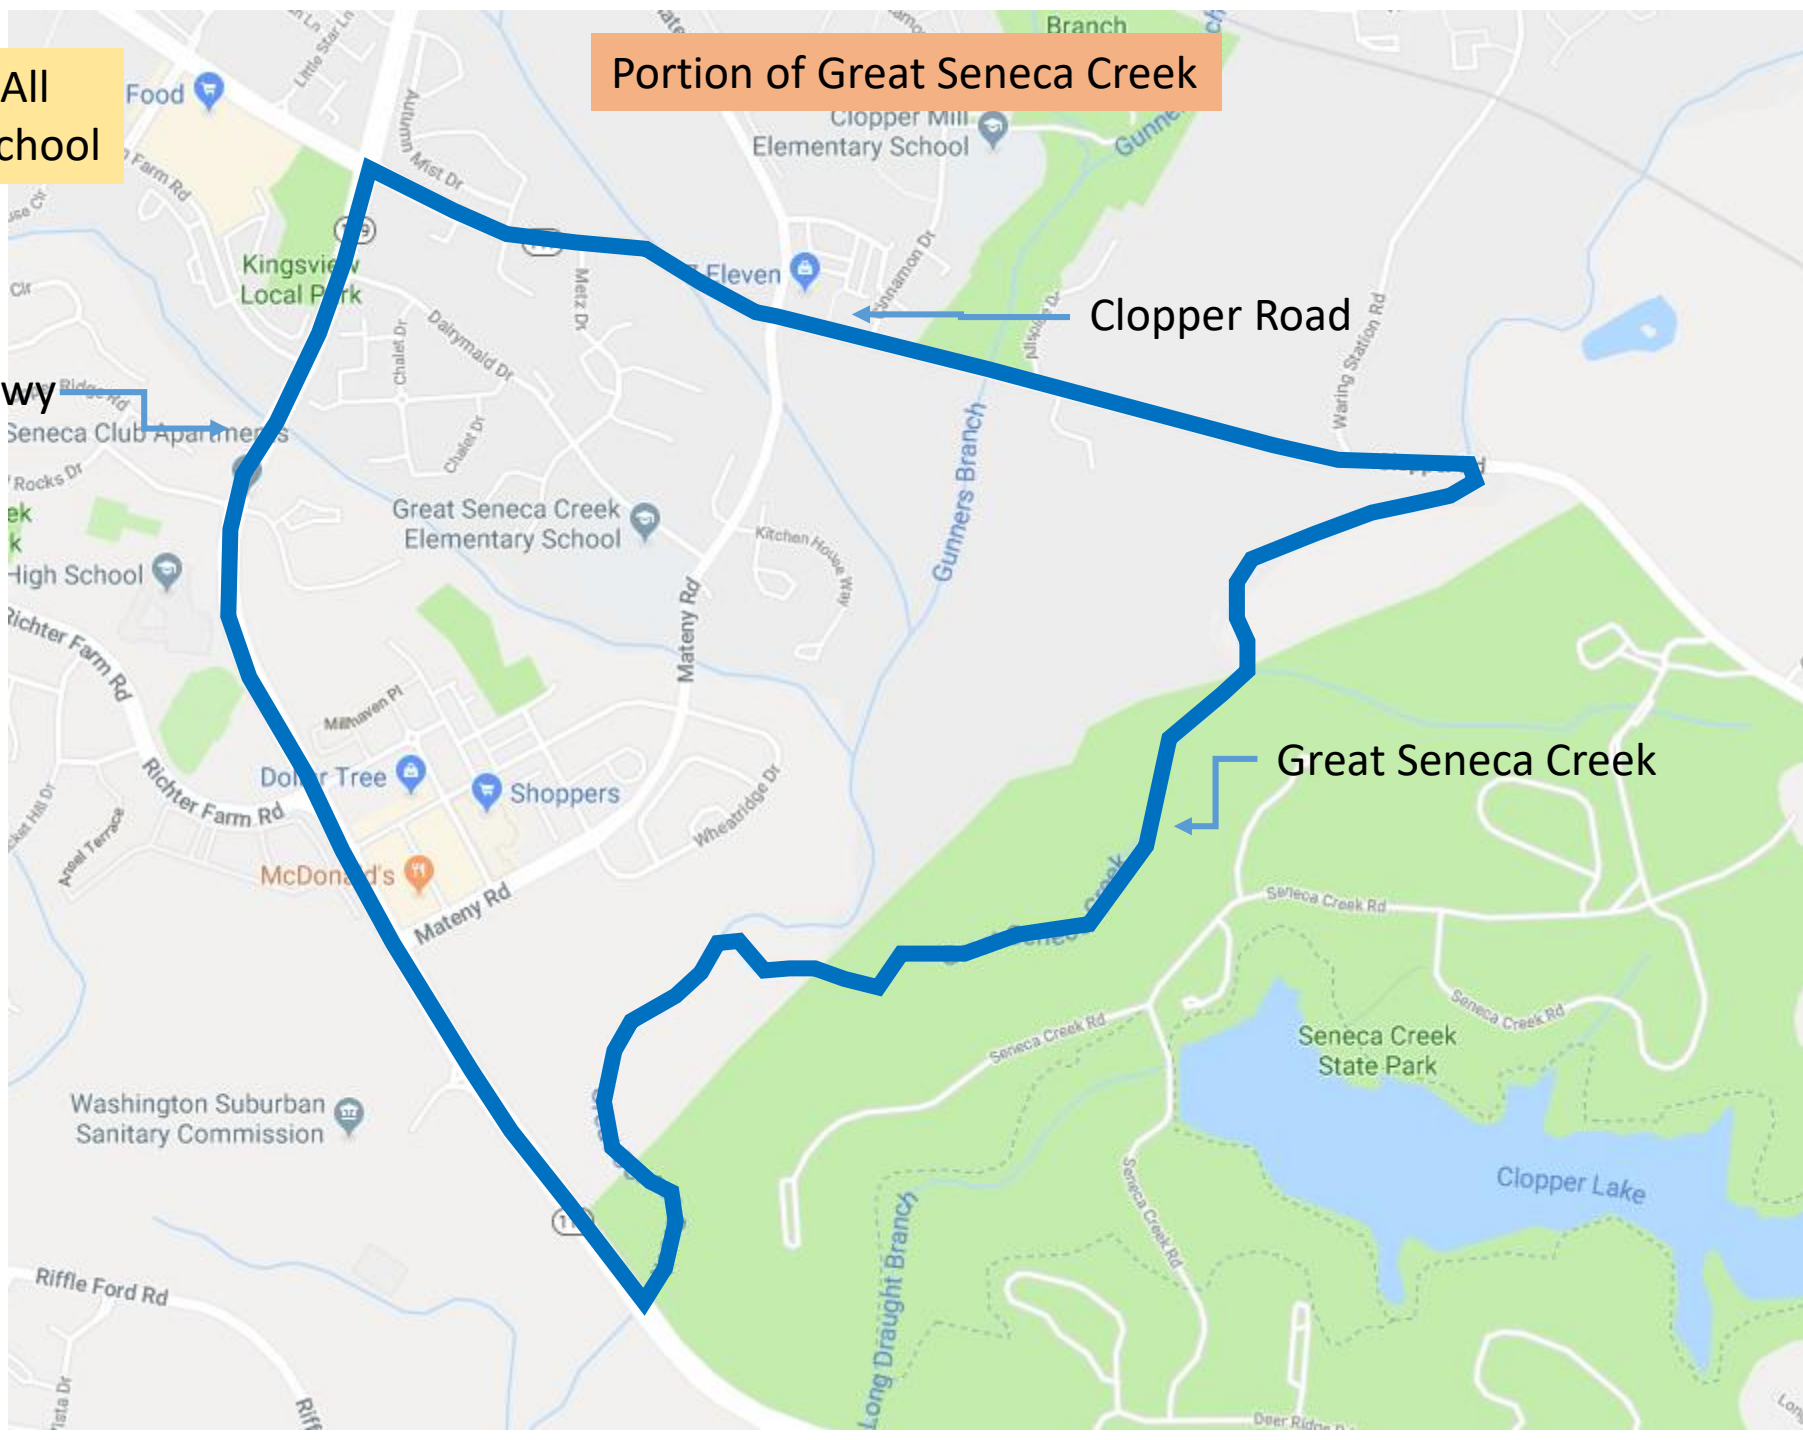

Options: 3, 5, 5a, 6, 8, 9, 10, 11, 11a, 12
High School only

Clopper Mill Island

Father Hurley Blvd

Train Tracks

Wisteria Dr

Matsunaga Island

Great Seneca Hwy

Options: 3, 5, 5a, 6, 8, 9, 10, 11, 11a, 12
Middle and High School

Options: All
Middle School

Portion of Great Seneca Creek

Clopper Road

Great Seneca Hwy

Great Seneca Creek

N

Options: 6, 10
High School

Upper Portion of Germantown

Germantown Road

Train tracks

Fountain Hills Green Space

Great Seneca Hwy

Options: 8, 9, 11, 11a
Middle and High School

Portion of Gibbs:
All but Future Walkers
To Clarksburg HS

Little Seneca Creek

Option: 6
High School

Portion of Gibbs:
South of West Old Baltimore Road

Option: 10
High School

Portion of Gibbs:
South of Walker Zone

Little Seneca Creek

West Old Baltimore Road

Stream Valley

355

I-270