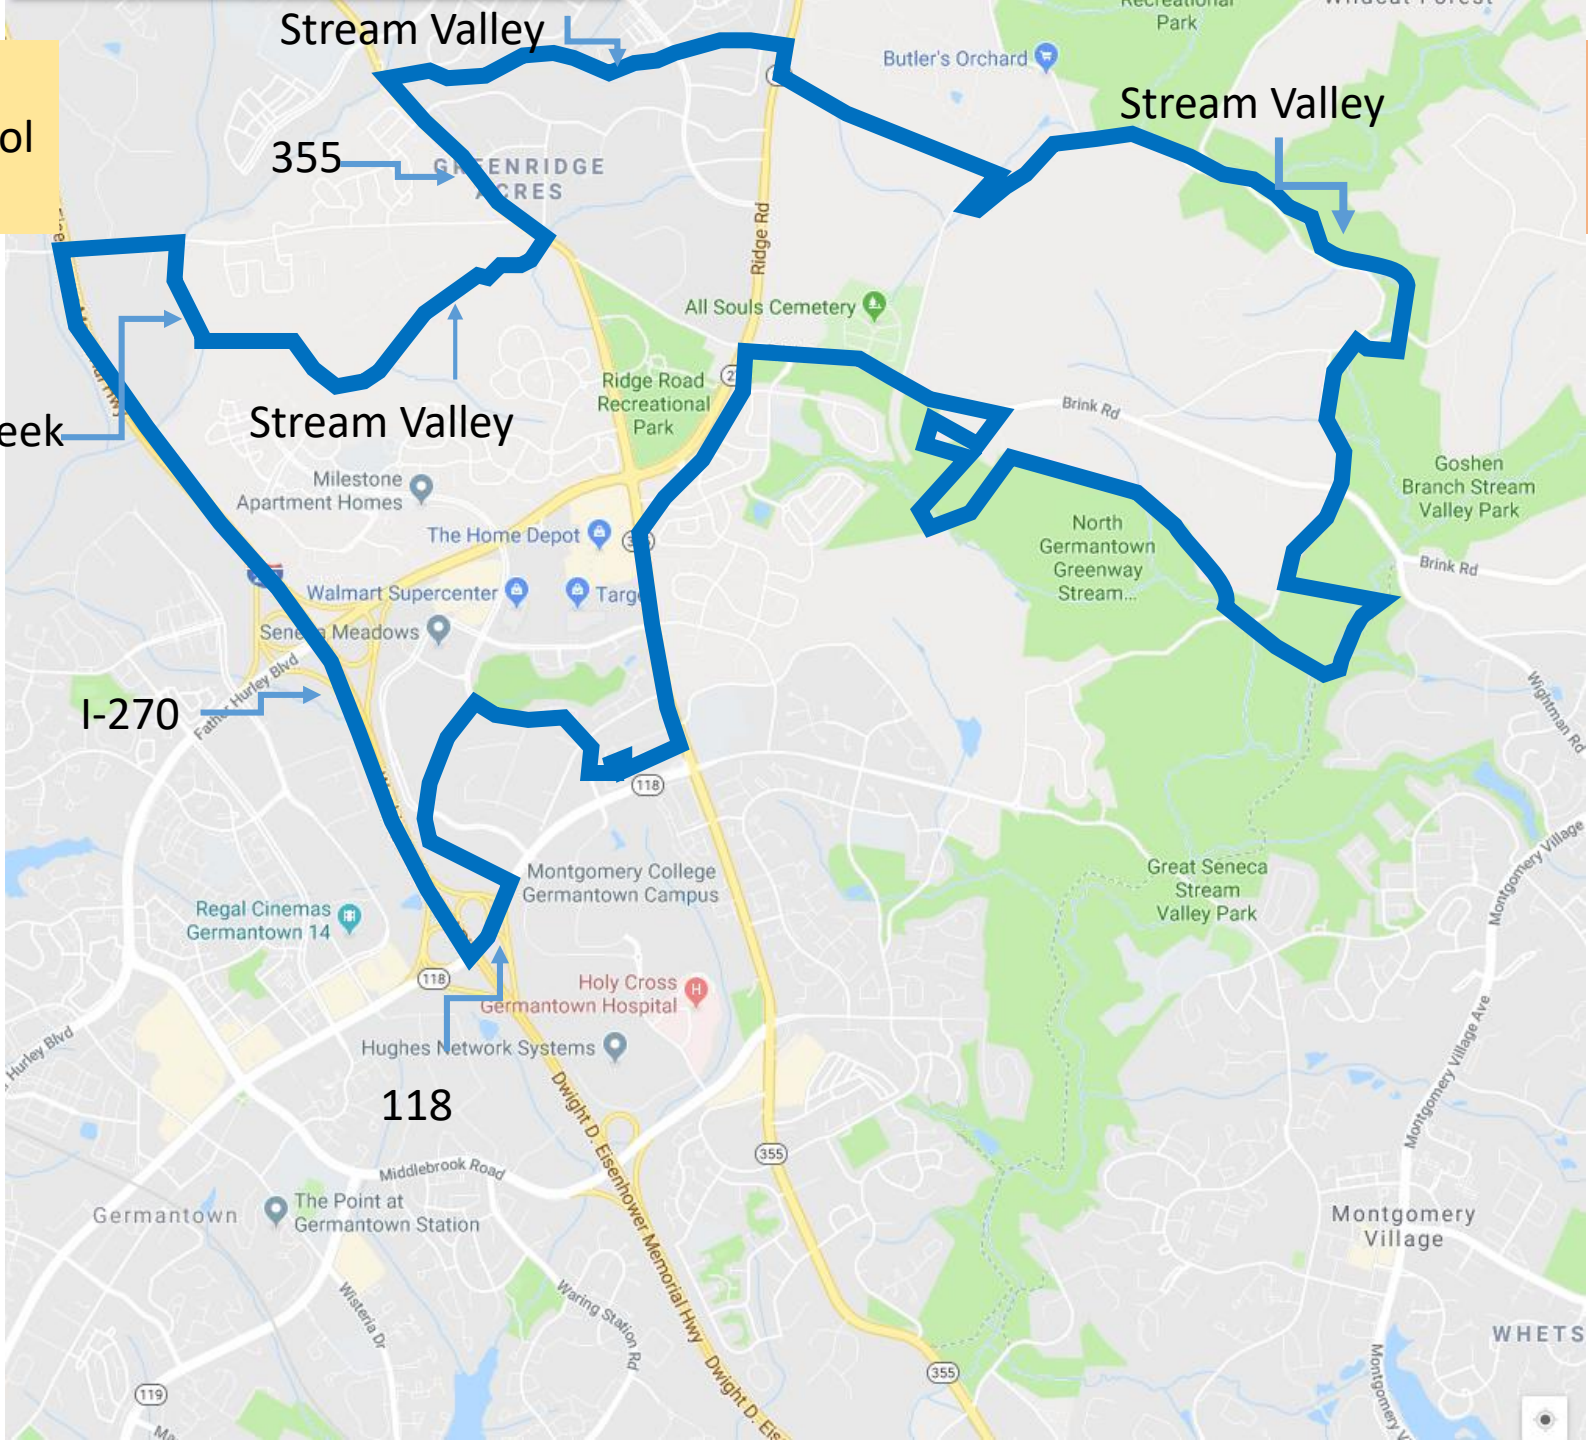

Options: 3, 5, 5a, 6, 8, 9, 10, 11, 11a, 12
High School only

Clopper Mill Island

Father Hurley Blvd

Train Tracks

Wisteria Dr

Matsunaga Island

Great Seneca Hwy

Options: 3, 5, 5a, 6, 8, 9, 10, 11, 11a, 12
Middle and High School

Options: All
Middle School

Portion of Great Seneca Creek

Clopper Road

Great Seneca Hwy

Great Seneca Creek

N

Options: 6, 10
High School

Upper Portion of Germantown

Germantown Road

Train tracks

Fountain Hills Green Space

Great Seneca Hwy

Options: 8, 9, 11, 11a
Middle and High School

Portion of Gibbs:
All but Future Walkers
To Clarksburg HS

Little Seneca Creek

Option: 6
High School

Portion of Gibbs:
South of West Old Baltimore Road

Option: 10
High School

Portion of Gibbs:
South of Walker Zone

Little Seneca Creek

West Old Baltimore Road

Stream Valley

355

I-270