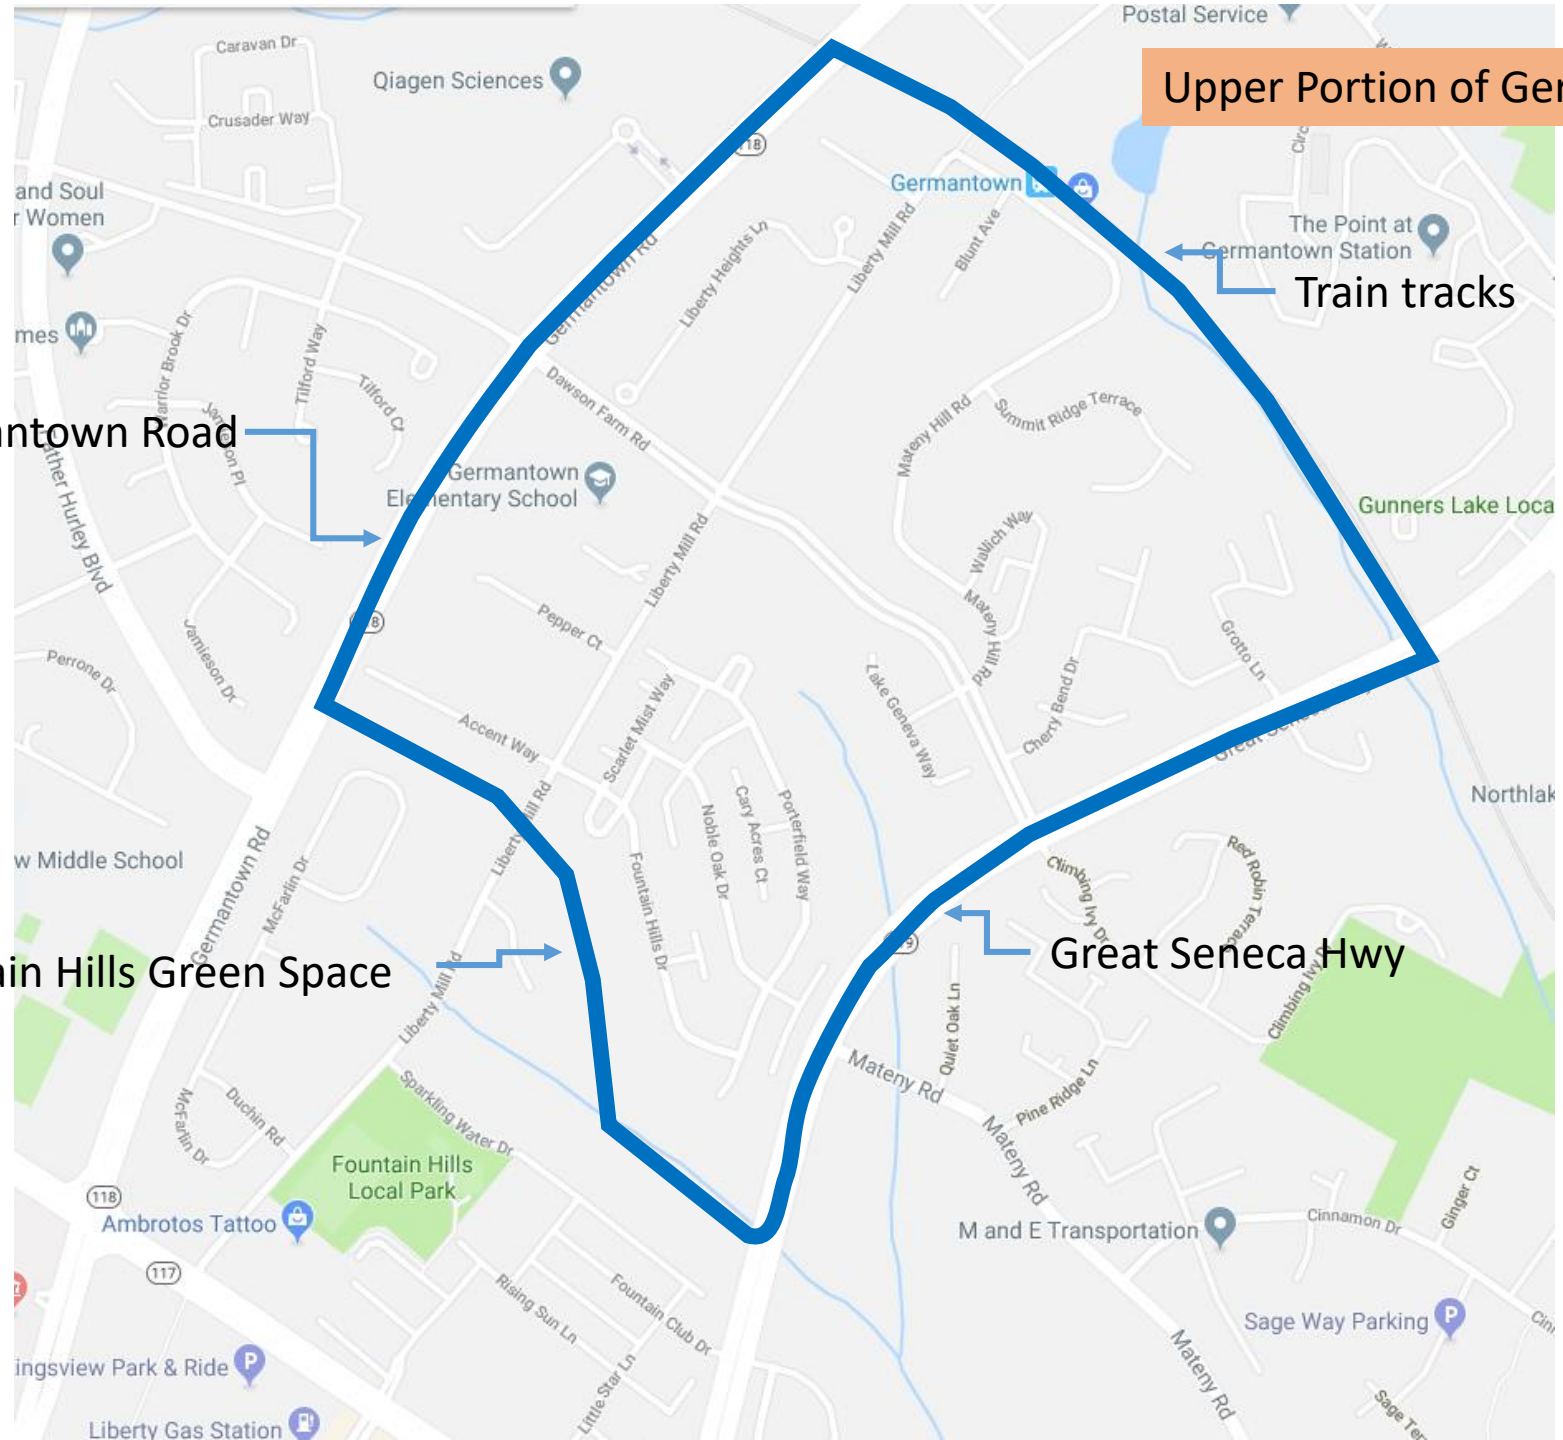

Options: 3, 5, 5a, 6, 8, 9, 10, 11, 11a, 12
High School only

Clopper Mill Island

Father Hurley Blvd

Train Tracks

Wisteria Dr

Matsunaga Island

Great Seneca Hwy

Options: 3, 5, 5a, 6, 8, 9, 10, 11, 11a, 12
Middle and High School

Options: All
Middle School

Portion of Great Seneca Creek

Clopper Road

Great Seneca Hwy

Great Seneca Creek

N

Options: 6, 10
High School

Upper Portion of Germantown

Germantown Road

Train tracks

Fountain Hills Green Space

Great Seneca Hwy

Options: 8, 9, 11, 11a
Middle and High School

Portion of Gibbs:
All but Future Walkers
To Clarksburg HS

Little Seneca Creek

Option: 6
High School

Portion of Gibbs:
South of West Old Baltimore Road

Option: 10
High School

Portion of Gibbs:
South of Walker Zone

Little Seneca Creek

West Old Baltimore Road

Stream Valley

355

I-270