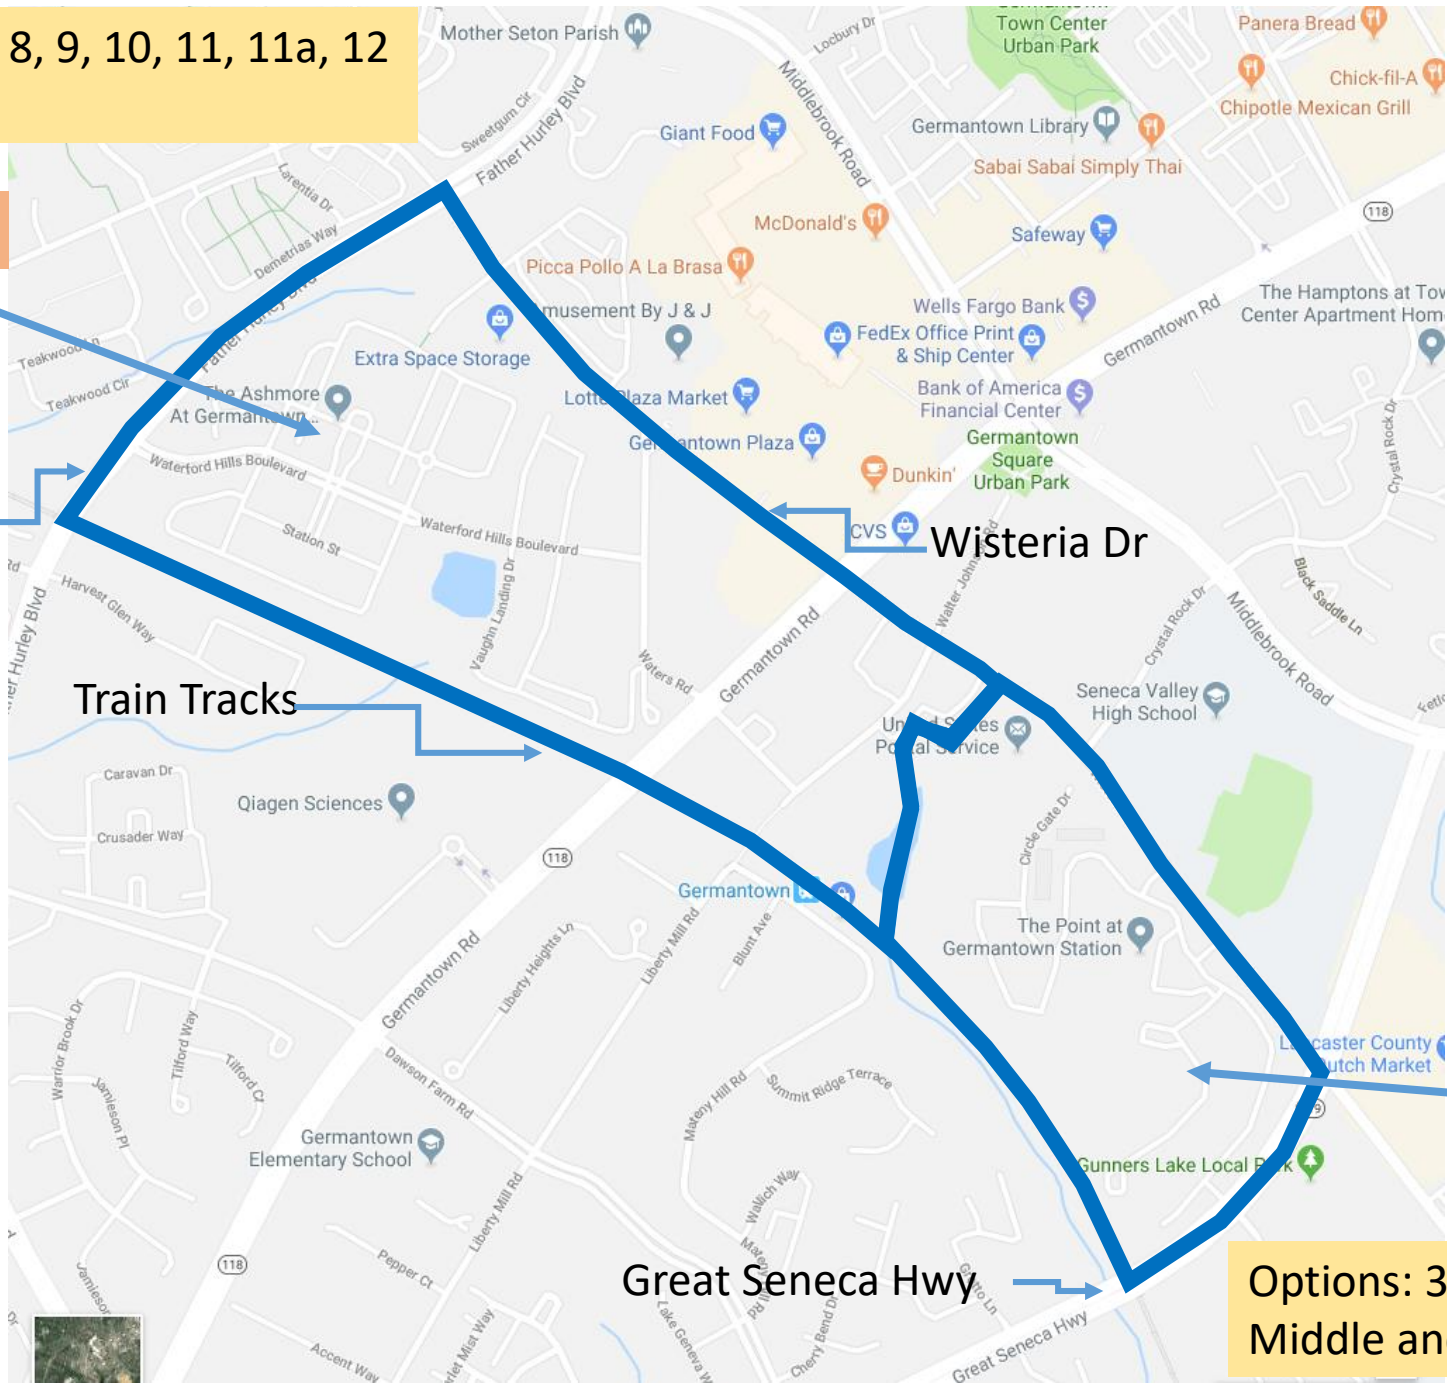

Options: 3, 5, 5a, 6, 8, 9, 10, 11, 11a, 12
High School only

Clopper Mill Island

Father Hurley Blvd

Train Tracks

Wisteria Dr

Matsunaga Island

Great Seneca Hwy

Options: 3, 5, 5a, 6, 8, 9, 10, 11, 11a, 12
Middle and High School

Options: All
Middle School

Portion of Great Seneca Creek

Clopper Road

Great Seneca Hwy

Great Seneca Creek

N

Options: 6, 10
High School

Upper Portion of Germantown

Germantown Road

Train tracks

Fountain Hills Green Space

Great Seneca Hwy

Options: 8, 9, 11, 11a
Middle and High School

Portion of Gibbs:
All but Future Walkers
To Clarksburg HS

Little Seneca Creek

Option: 6
High School

Portion of Gibbs:
South of West Old Baltimore Road

Option: 10
High School

Portion of Gibbs:
South of Walker Zone

Little Seneca Creek

West Old Baltimore Road

Stream Valley

355

I-270