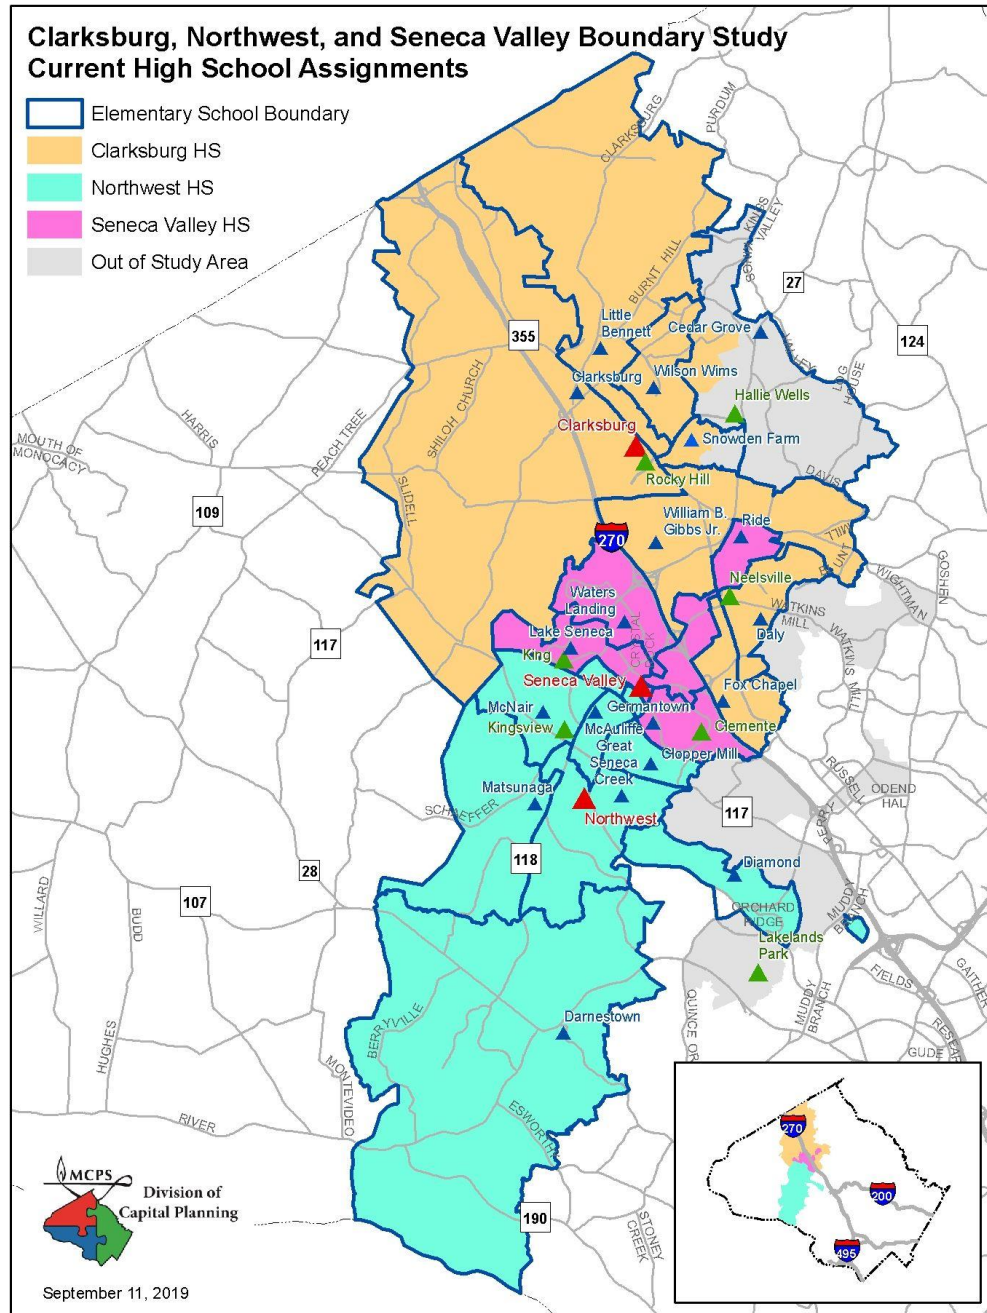

Current Boundary Articulations

Clarksburg, Northwest, and Seneca Valley Boundary Study Current High School Assignments

-  Elementary School Boundary
-  Clarksburg HS
-  Northwest HS
-  Seneca Valley HS
-  Out of Study Area

Clarksburg, Northwest, and Seneca Valley Clusters Boundary Study Current Middle School Assignments

-  Elementary School Boundary
-  High School Boundary
-  Clemente MS
-  Hallie Wells MS
-  King MS
-  Kingsview MS
-  Lakelands Park MS
-  Neelsville MS
-  Rocky Hill MS
-  Out of Study Area