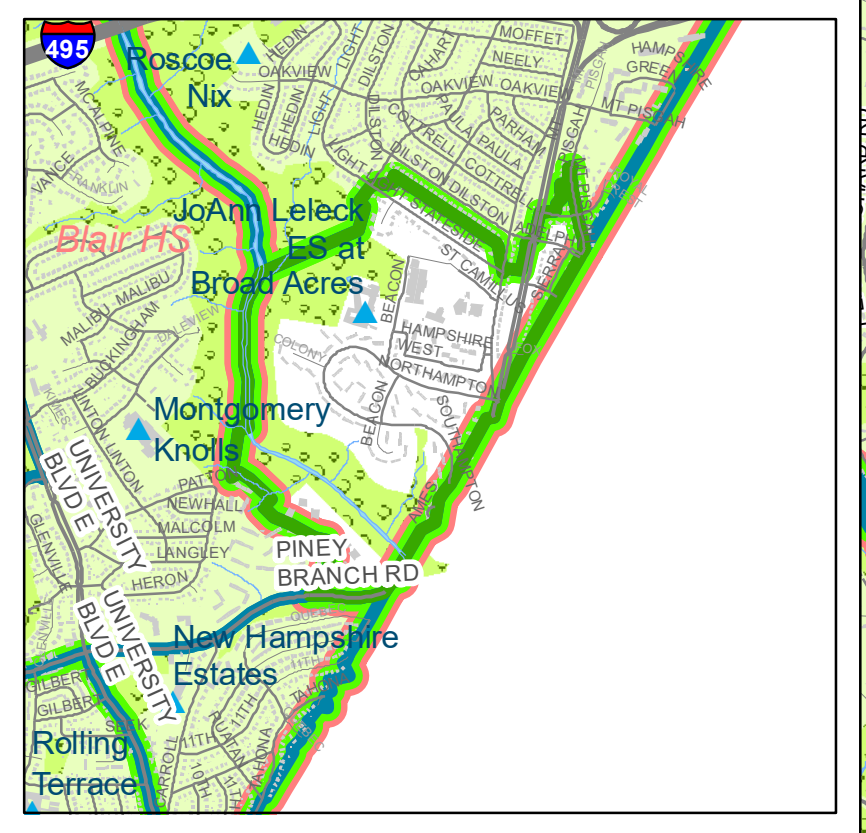

**White Oak MS
2024-2025 Service Area**

- ▲ Elementary School
- ▲ Middle School
- ▲ High School
- ▲ Special School
- White Oak MS
- Elementary School Boundary
- Middle School Boundary
- High School Boundary

Inset A: White Oak Island