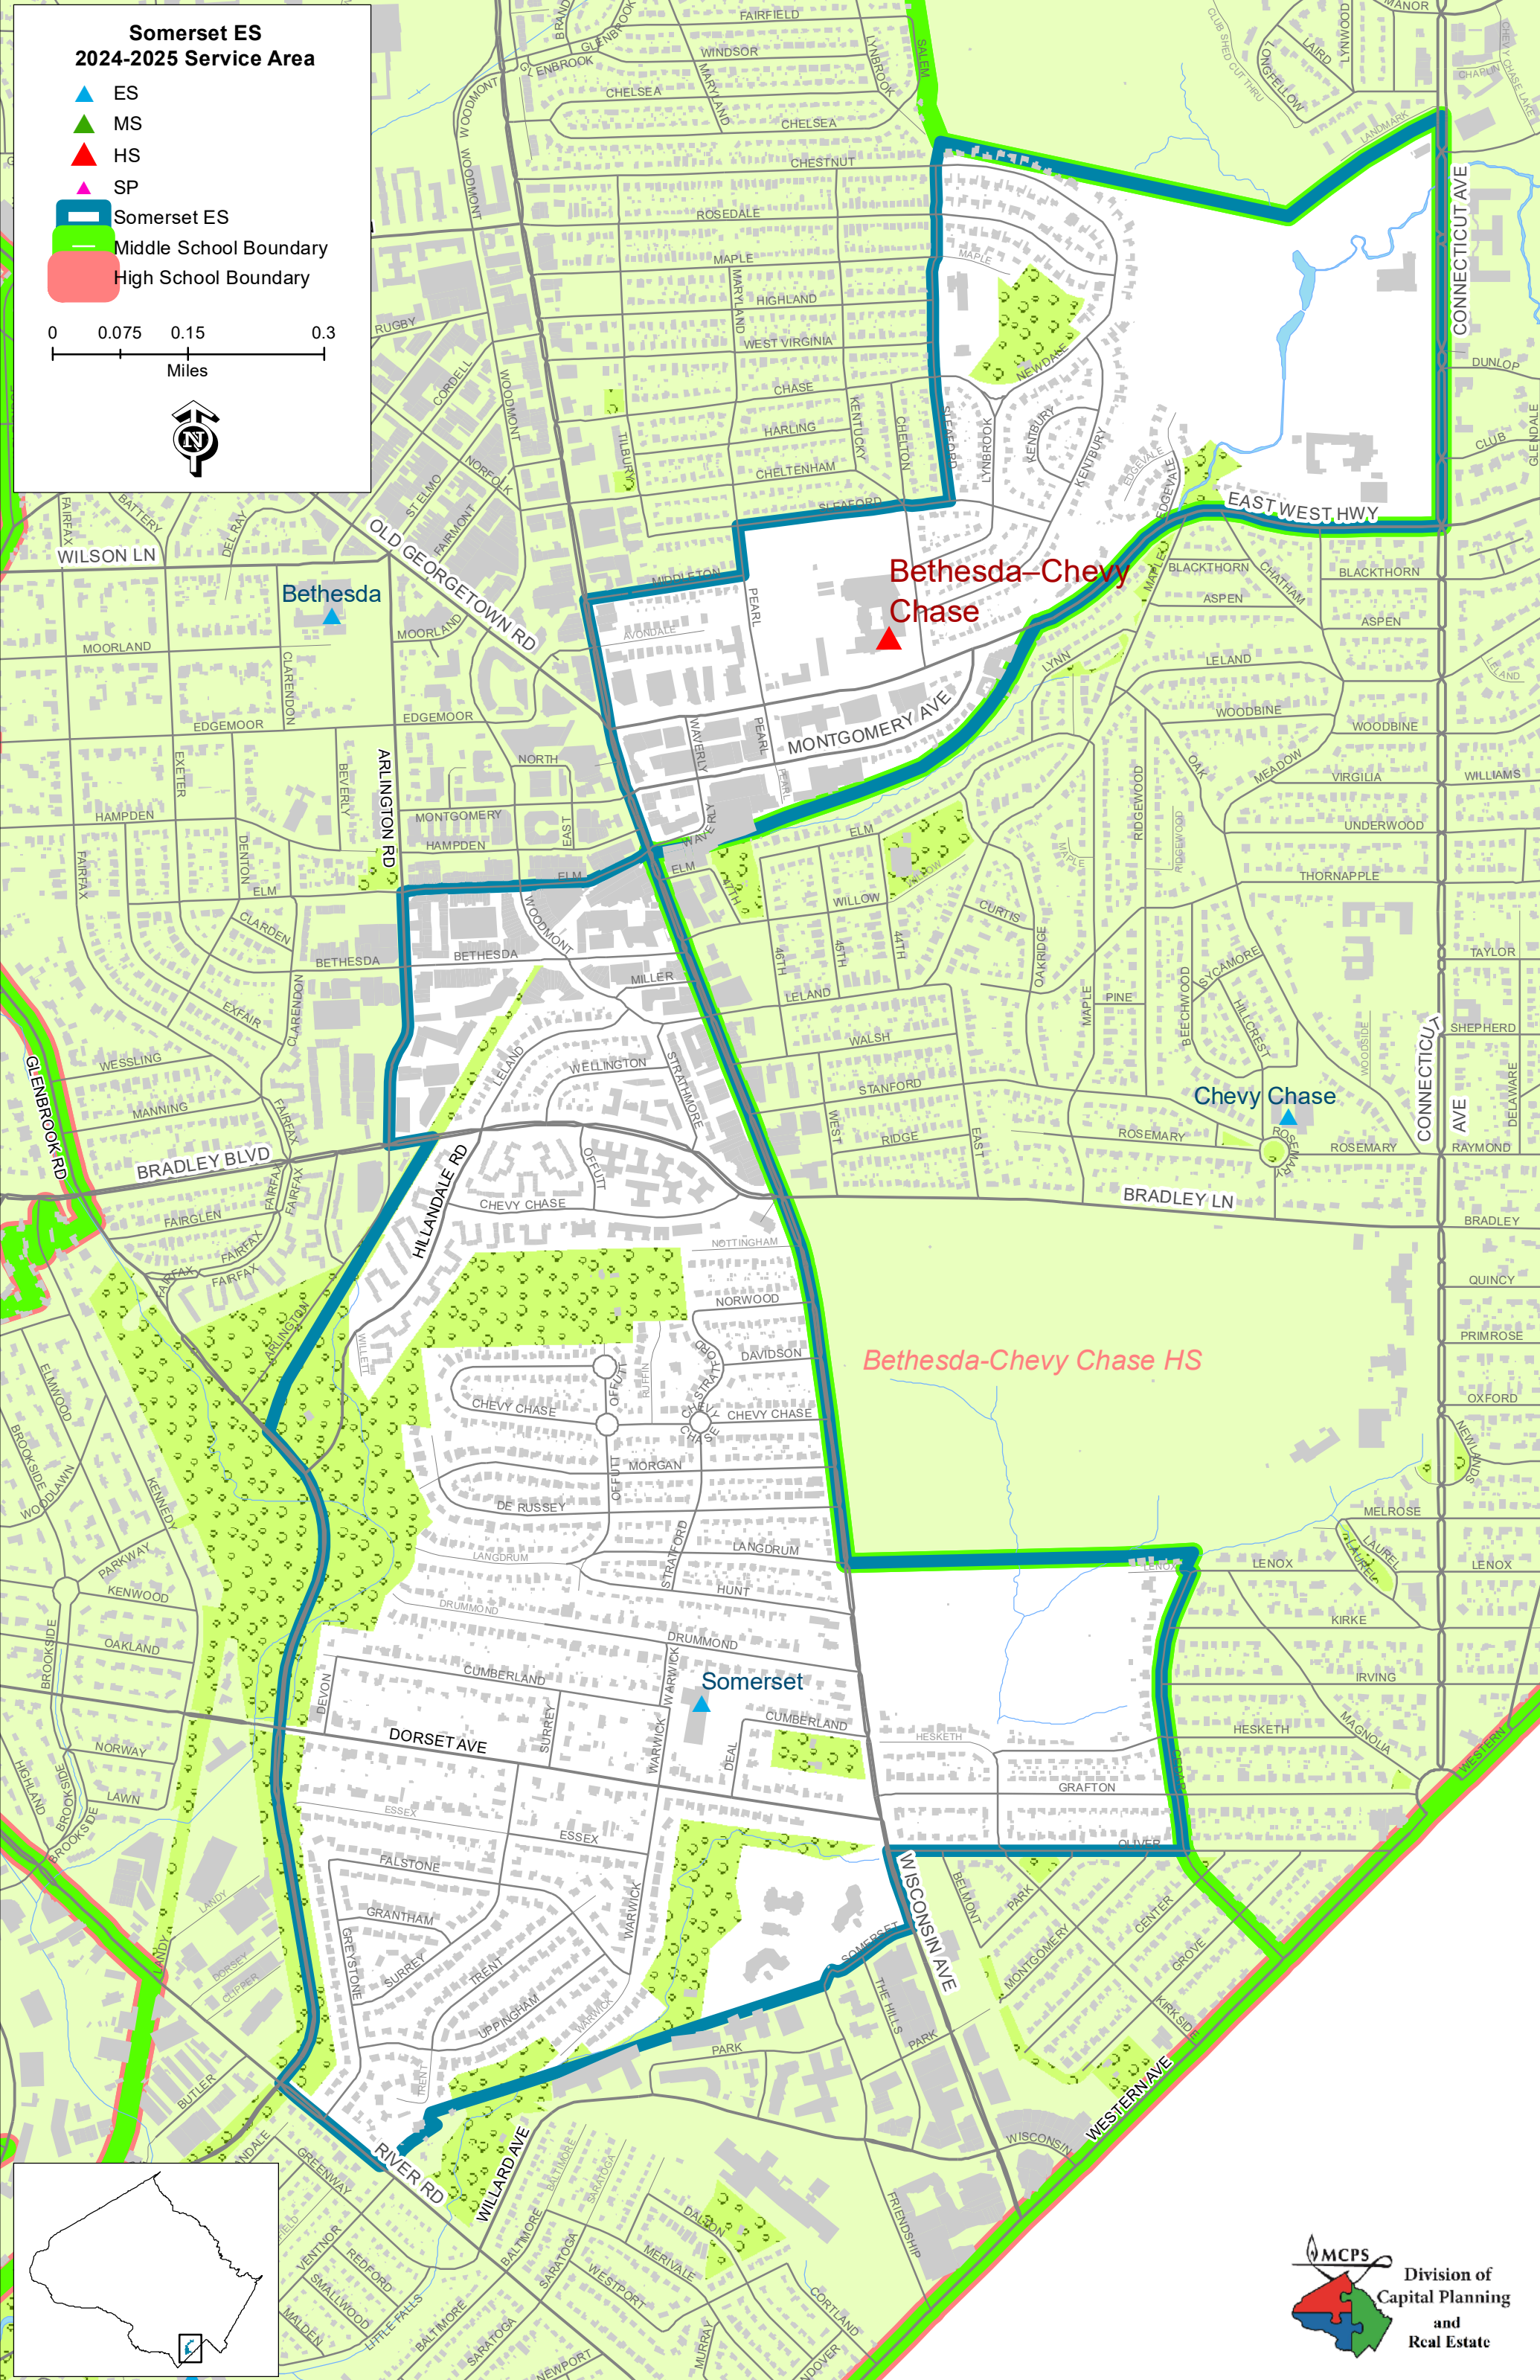

**Somerset ES
2024-2025 Service Area**

- ▲ ES
- ▲ MS
- ▲ HS
- ▲ SP
- ▭ Somerset ES
- ▭ Middle School Boundary
- ▭ High School Boundary

0 0.075 0.15 0.3
Miles

Bethesda-Cheyvy Chase HS