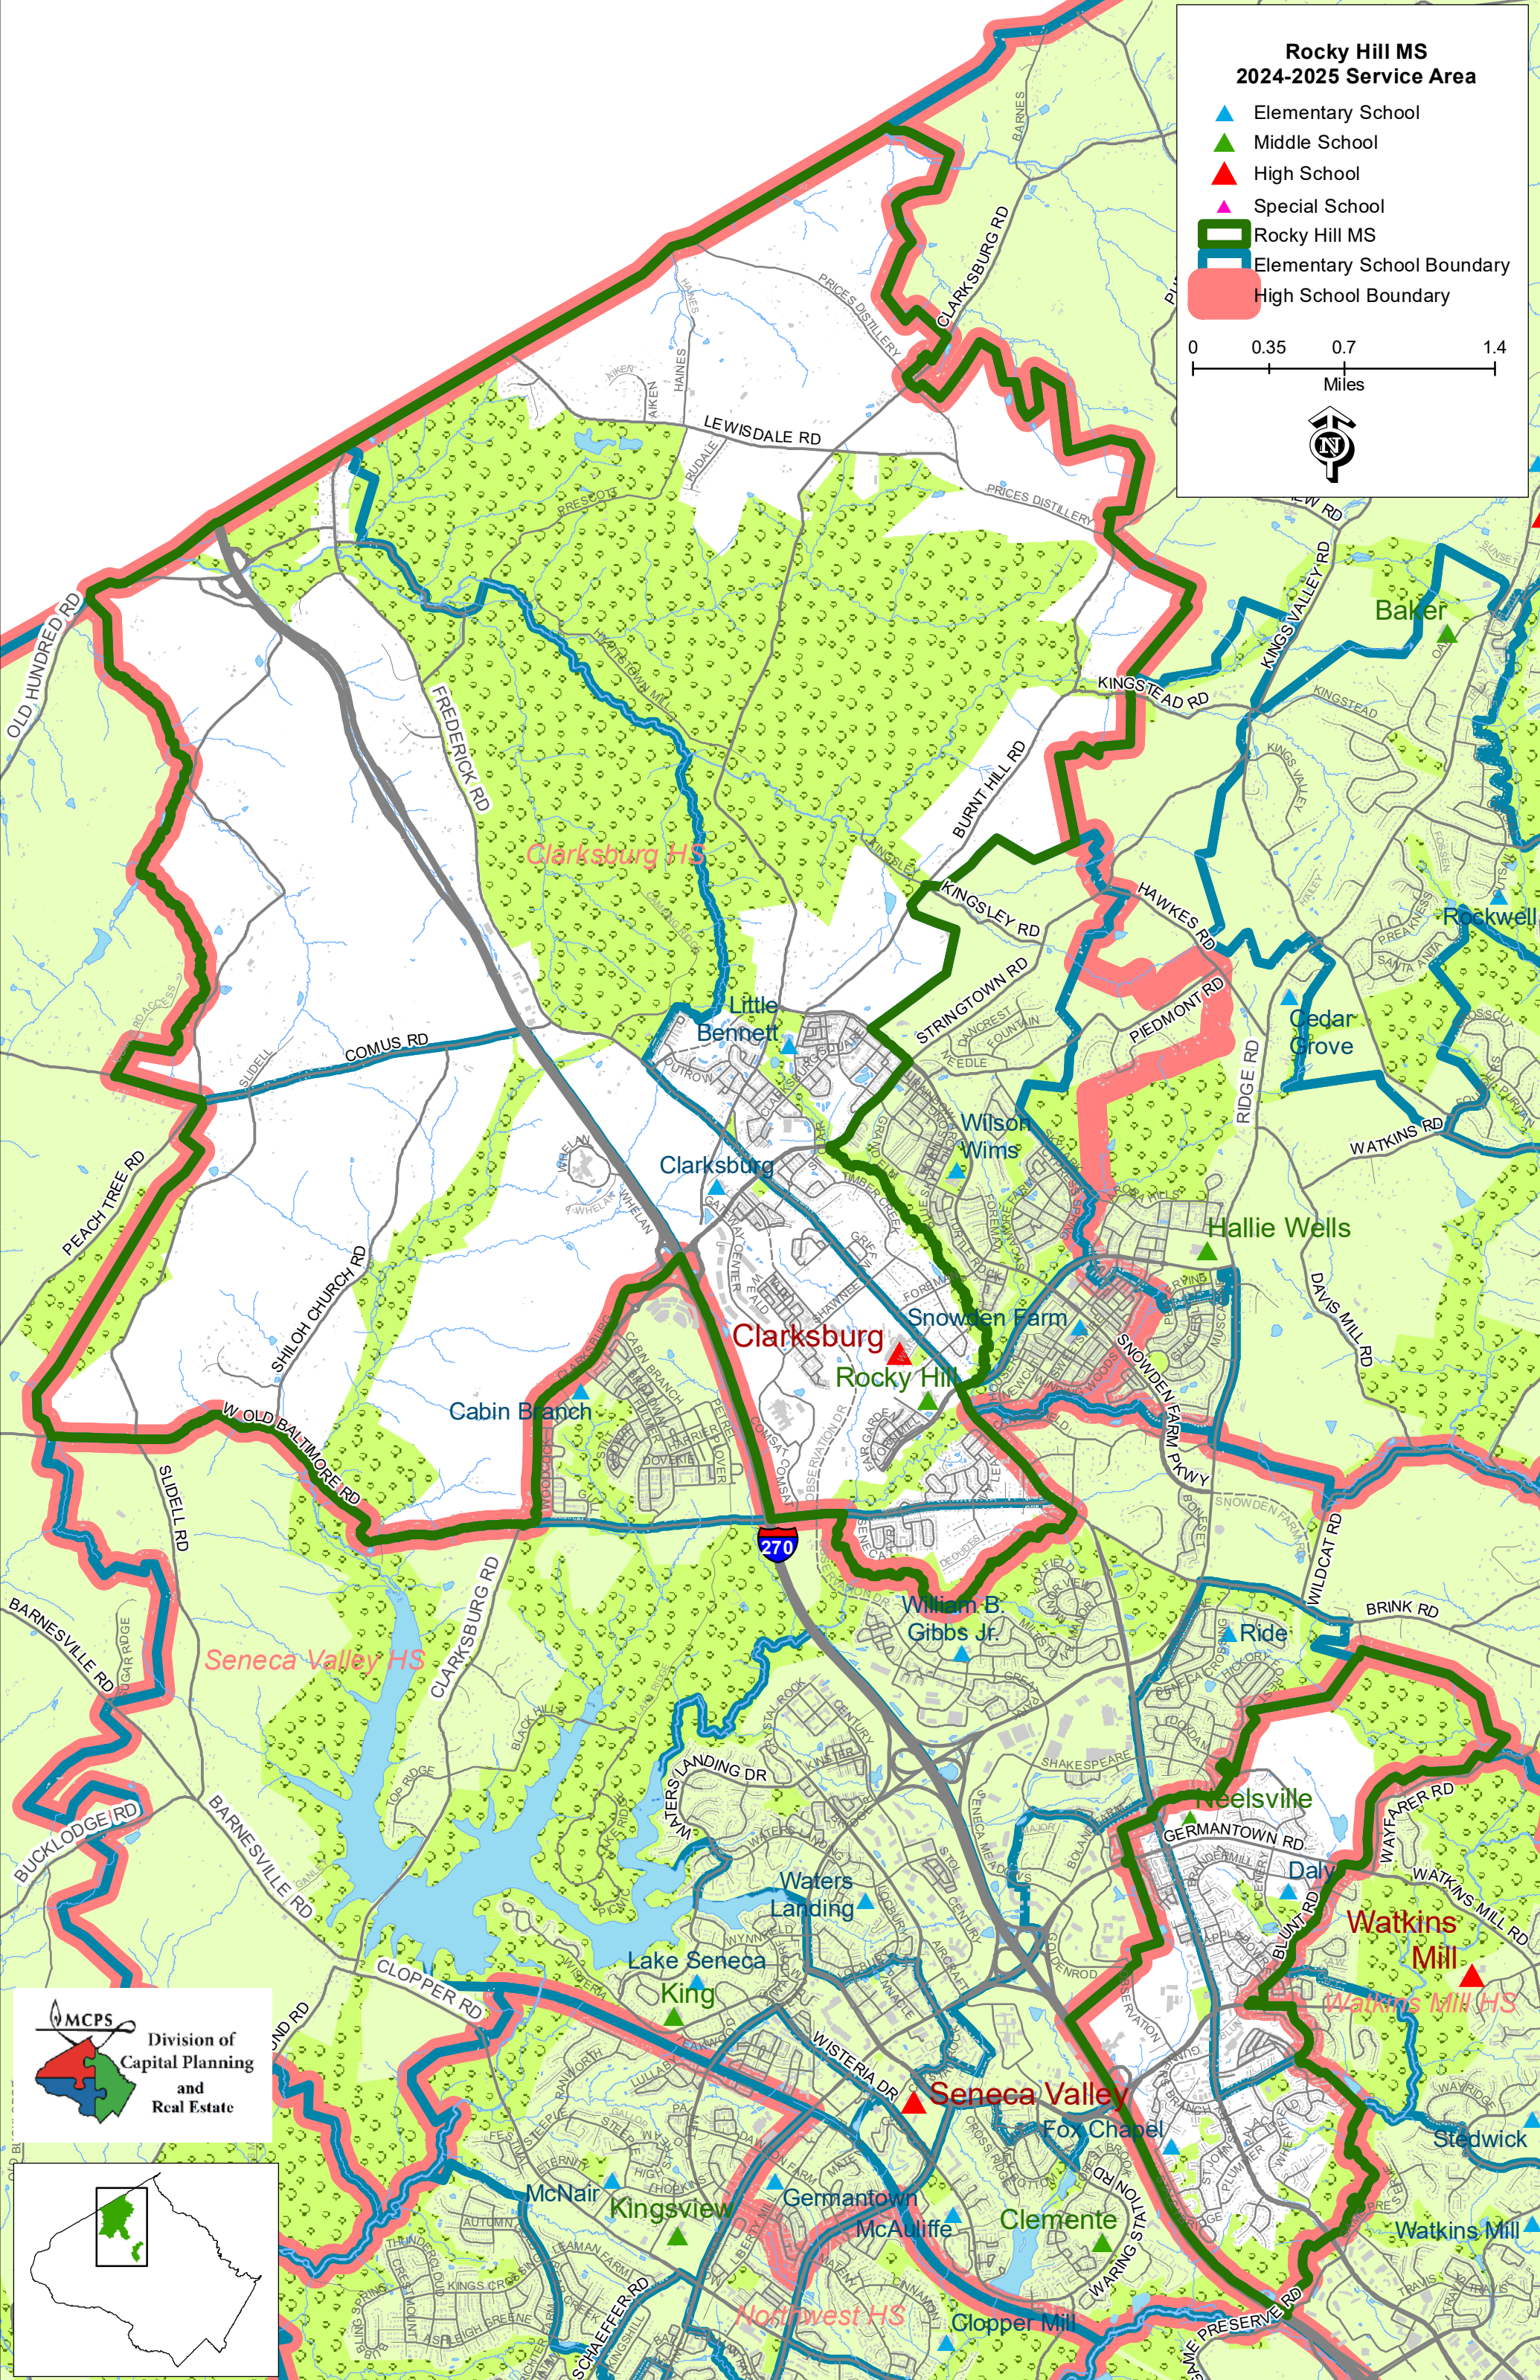

**Rocky Hill MS
2024-2025 Service Area**

- ▲ Elementary School
- ▲ Middle School
- ▲ High School
- ▲ Special School
- Rocky Hill MS
- Elementary School Boundary
- High School Boundary

0 0.35 0.7 1.4
Miles

MCPS
Division of
Capital Planning
and
Real Estate