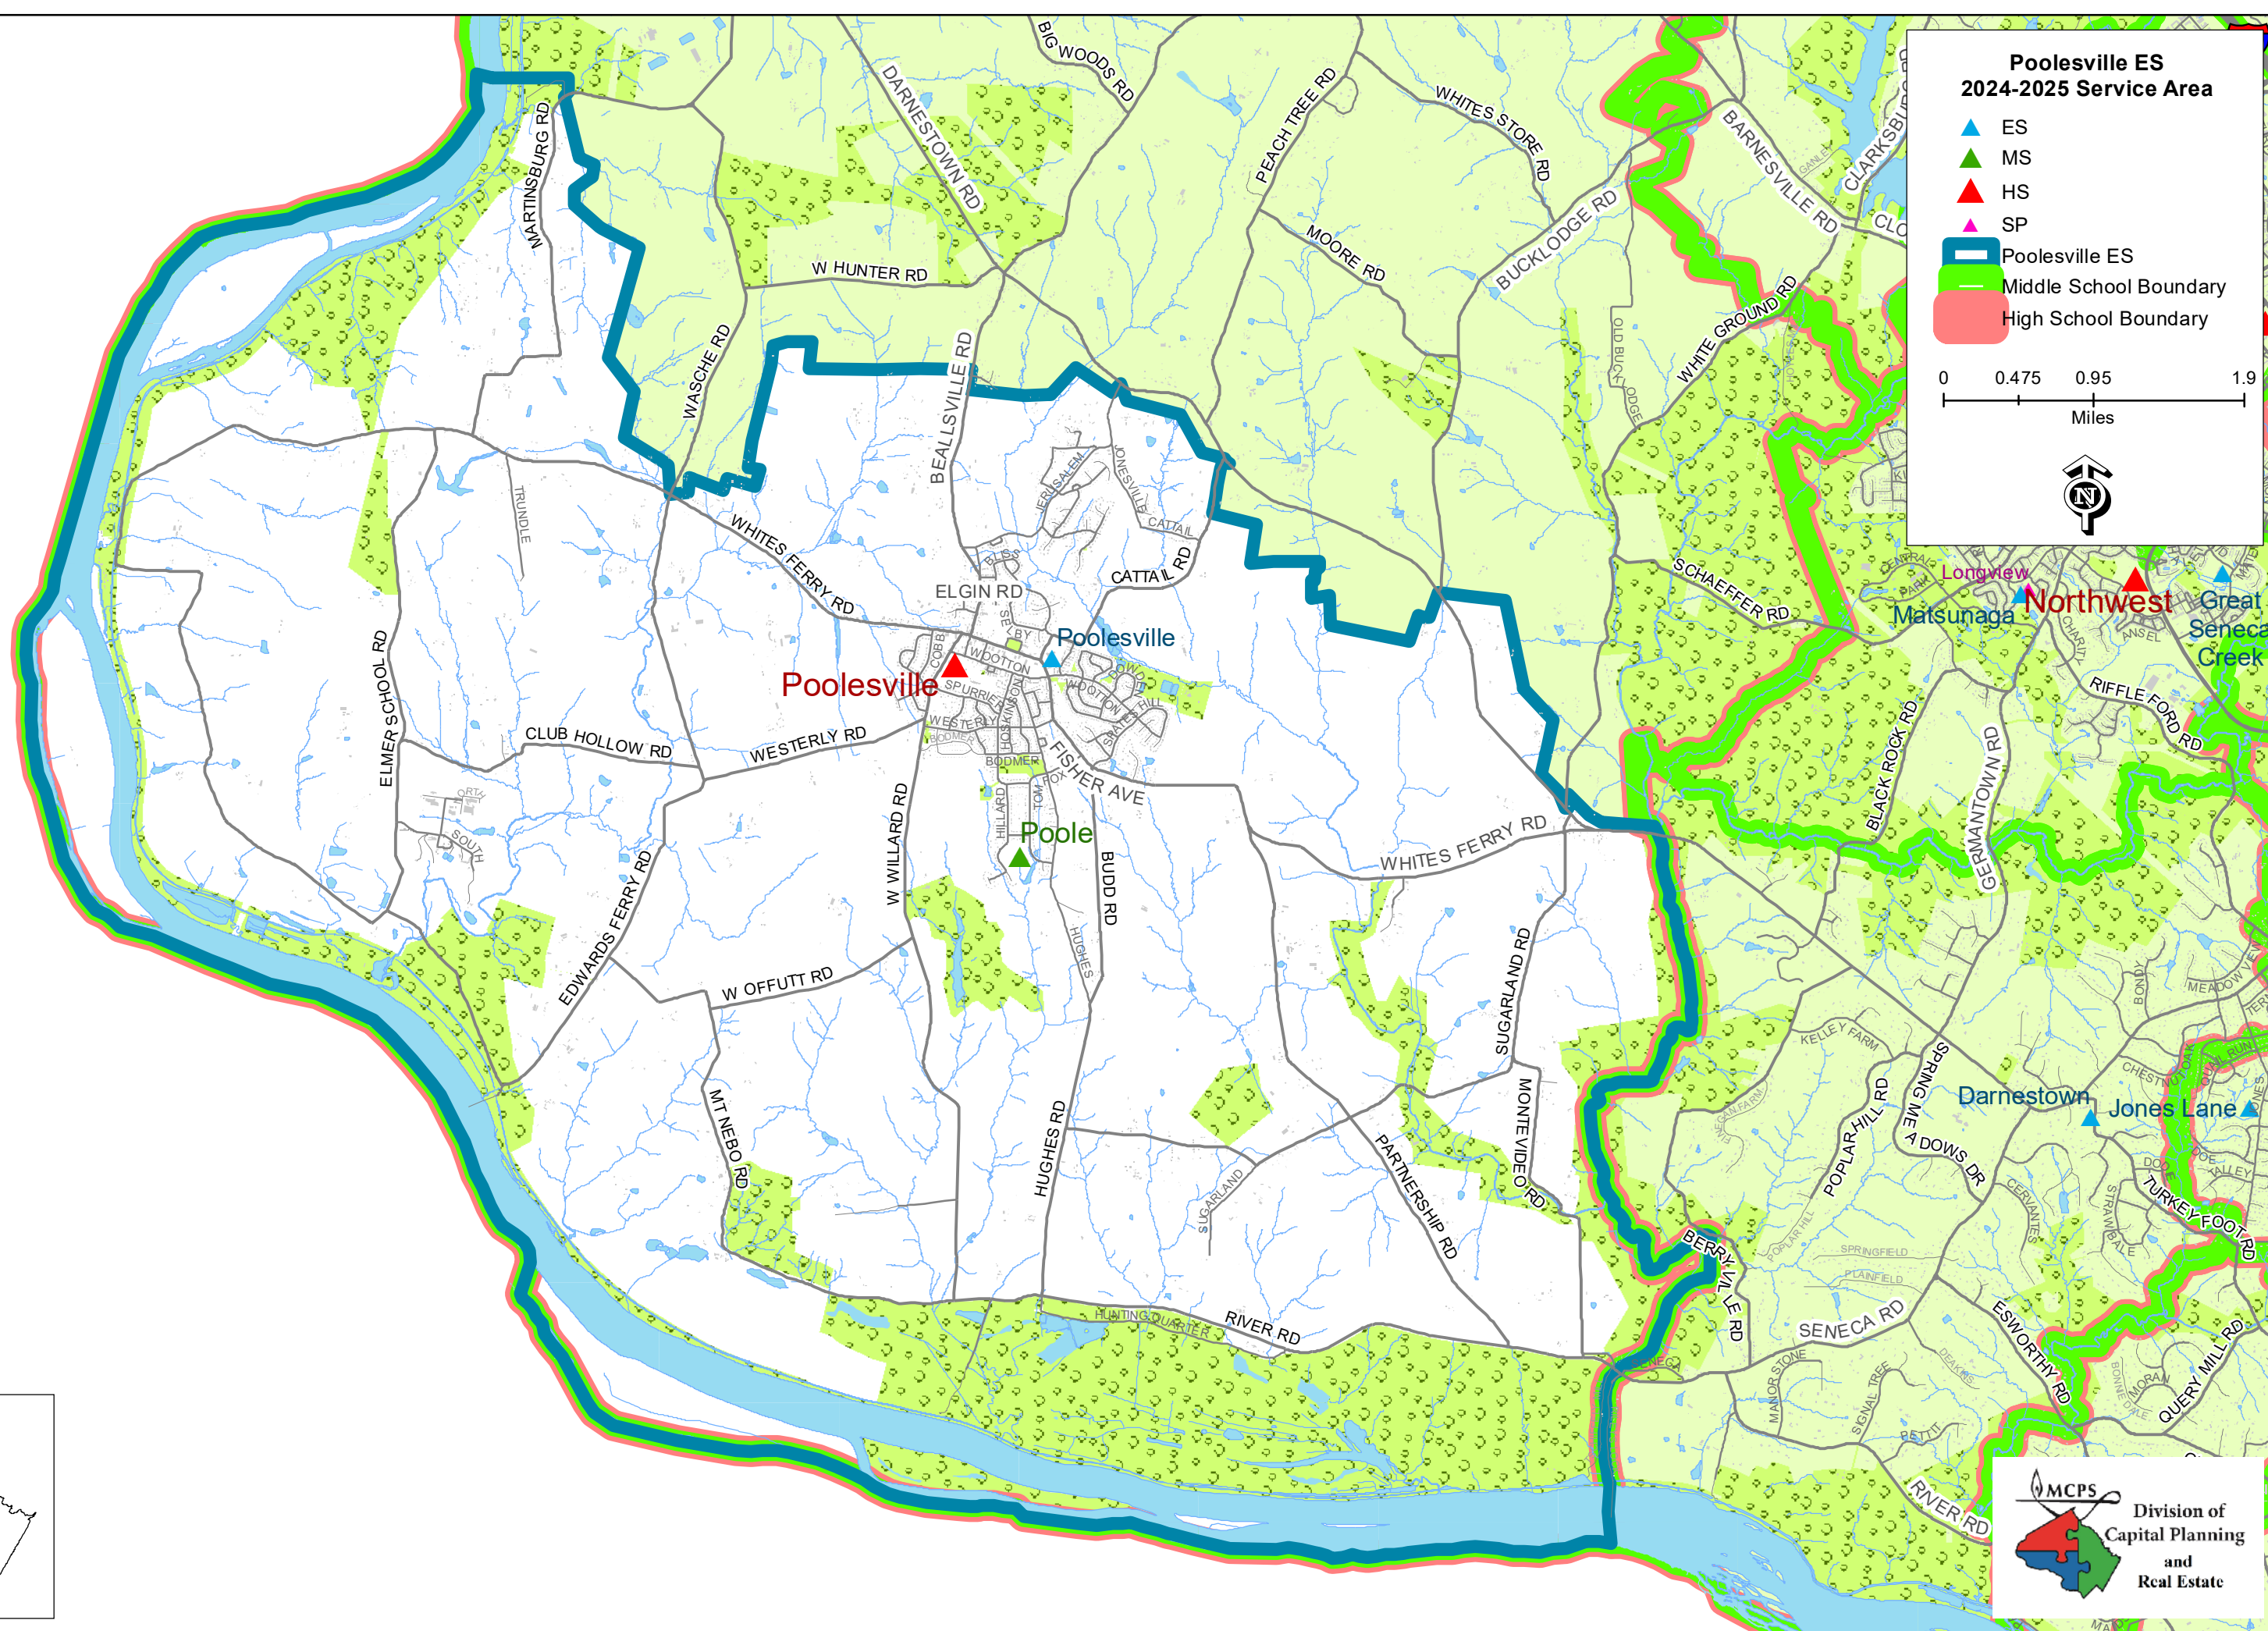

**Poolesville ES  
2024-2025 Service Area**

- ▲ ES
- ▲ MS
- ▲ HS
- ▲ SP
- Poolesville ES
- Middle School Boundary
- High School Boundary

0 0.475 0.95 1.9  
Miles

**Division of  
Capital Planning  
and  
Real Estate**