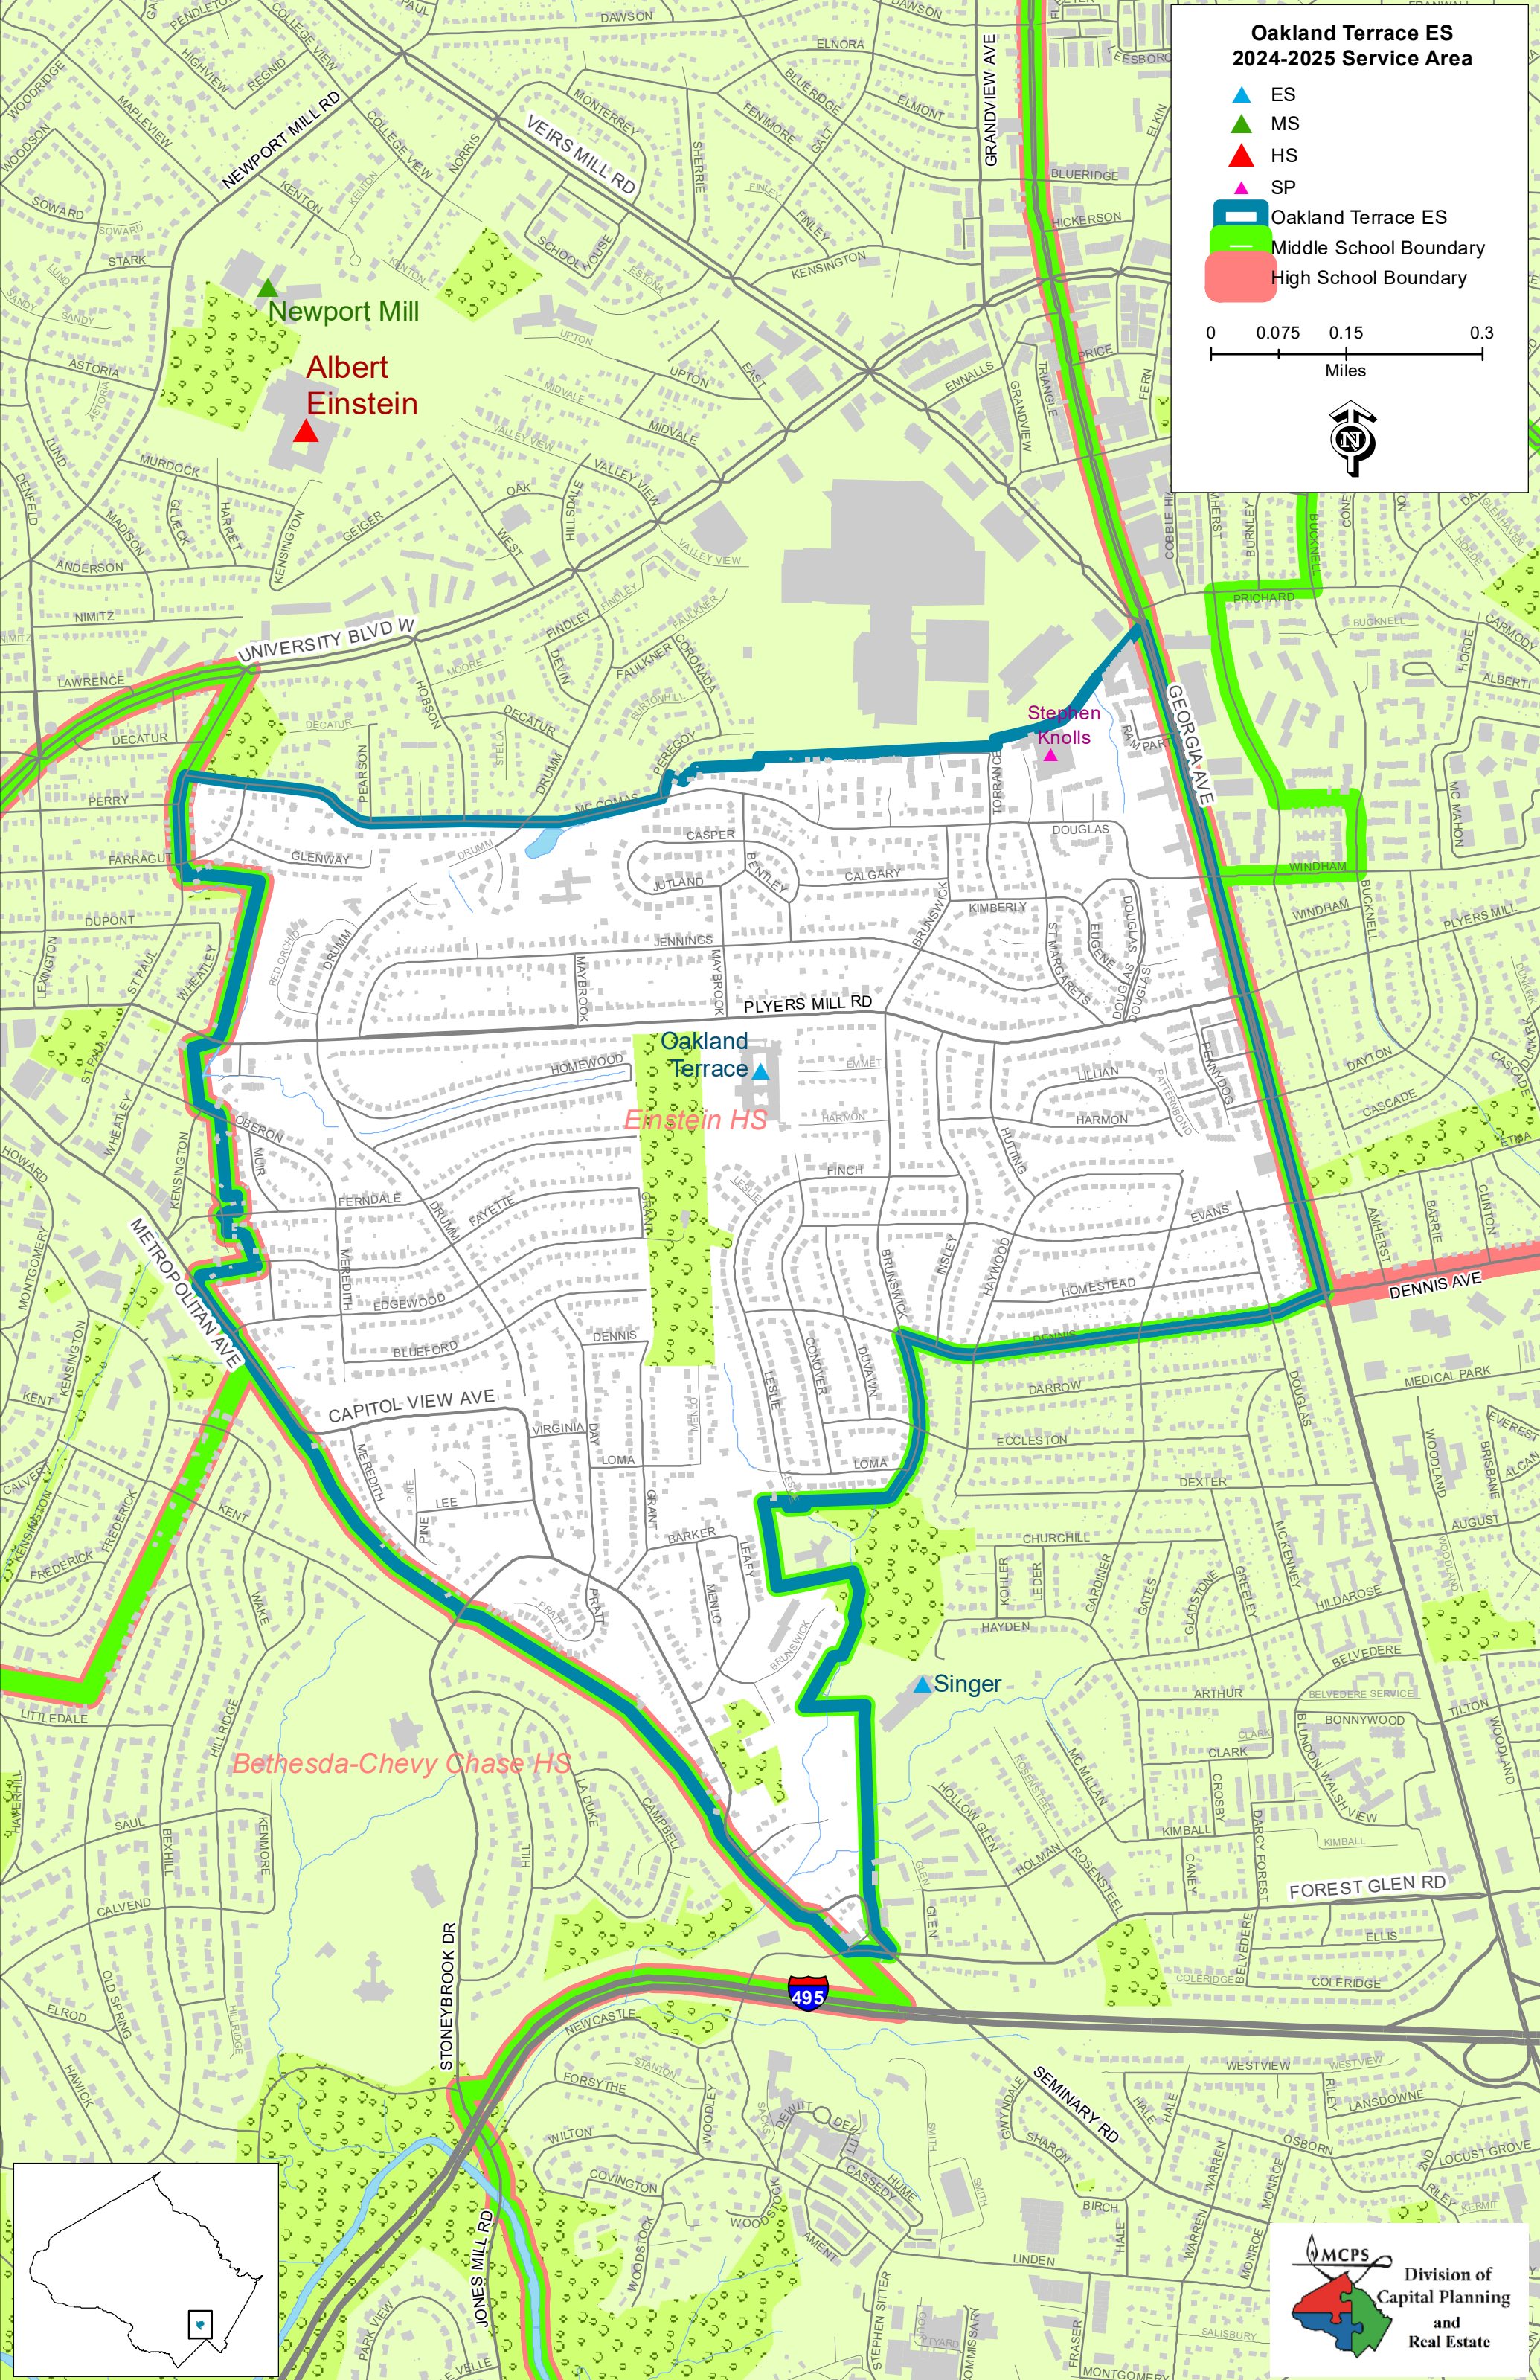

**Oakland Terrace ES
2024-2025 Service Area**

- ▲ ES
- ▲ MS
- ▲ HS
- ▲ SP
- ▭ Oakland Terrace ES
- ▭ Middle School Boundary
- ▭ High School Boundary

Newport Mill
Albert Einstein

Stephen Knolls

Oakland Terrace
Erstein HS

Singer

Bethesda-Chevy Chase HS