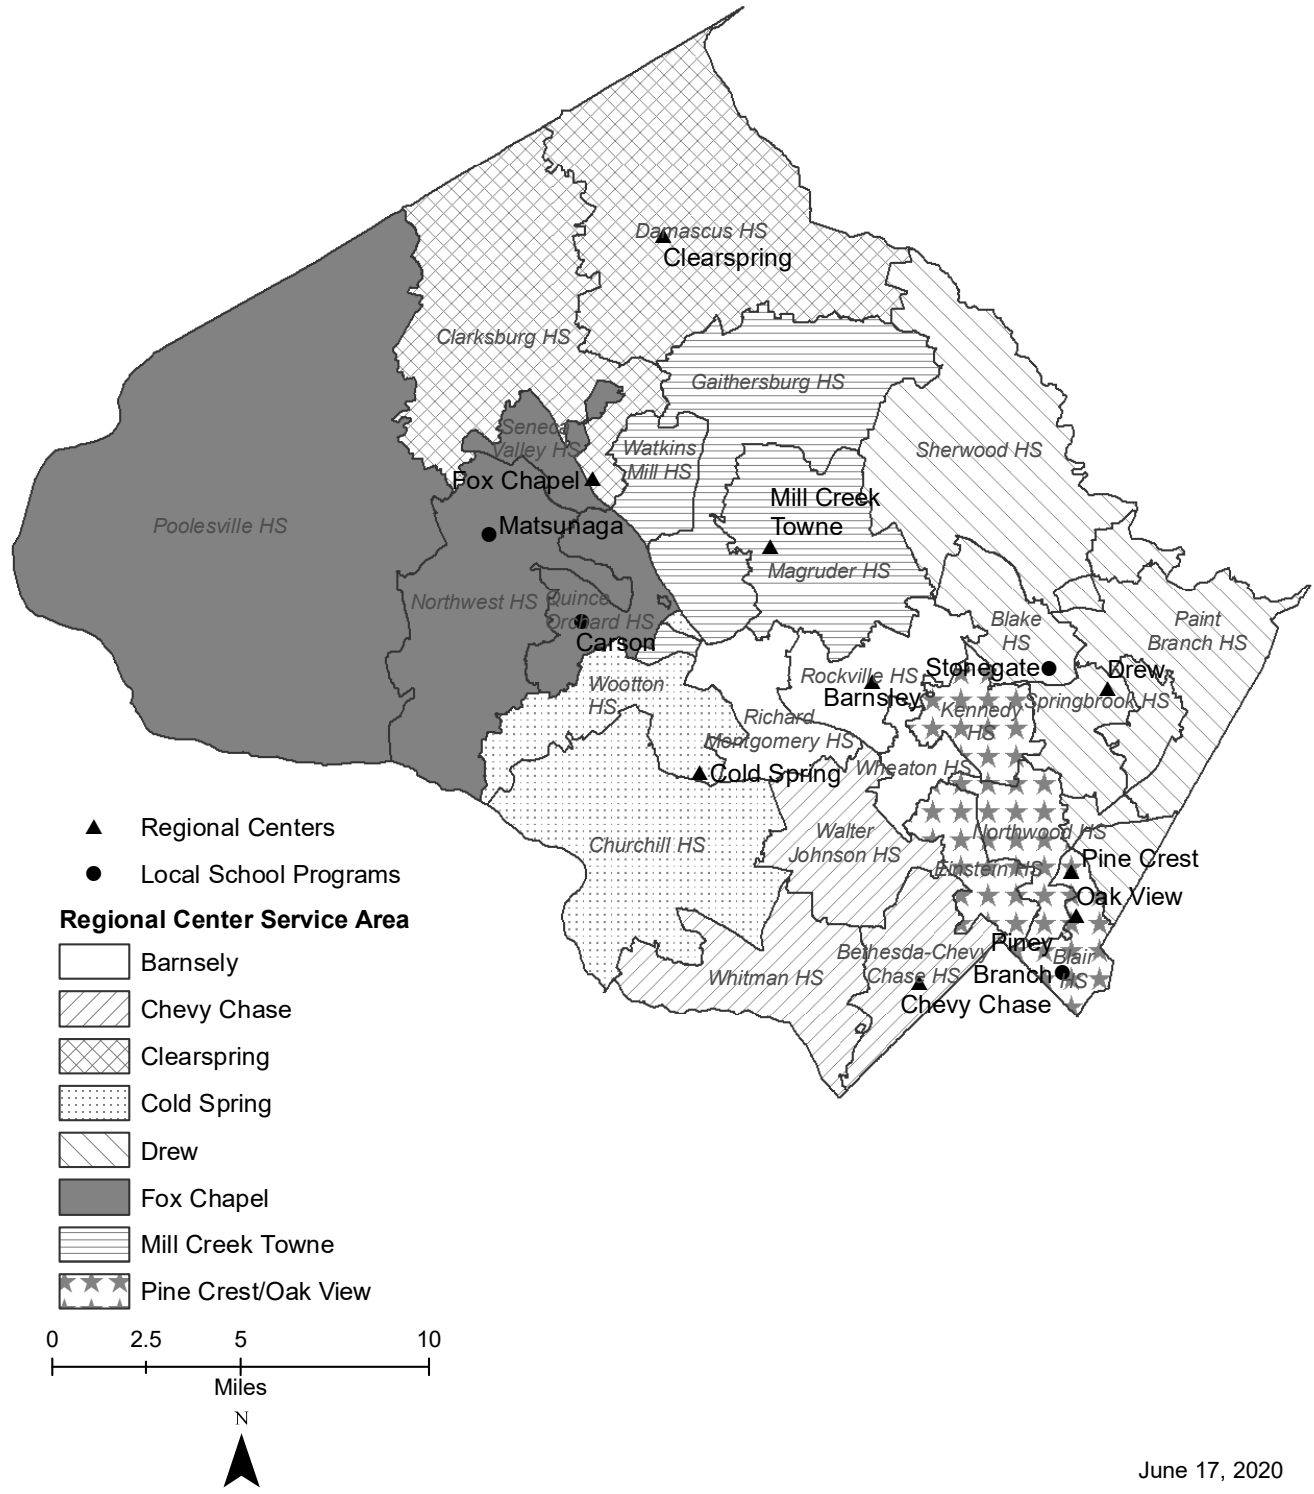

Appendix M

French Immersion Catchment Areas

-  Maryvale French Immersion Catchment Area
-  Sligo Creek French Immersion Catchment Area

Division of
Capital Planning

June 17, 2020

Centers for Enriched Studies

Secondary Magnet School Catchment Areas

 Middle School

 High School

 Blair, Eastern, & Takoma Park

 Poolesville, Clemente, & M. L. King Jr.

Countywide College and Career High Schools

-  Thomas Edison High School of Technology/Wheaton High School Partnership
-  Seneca Valley