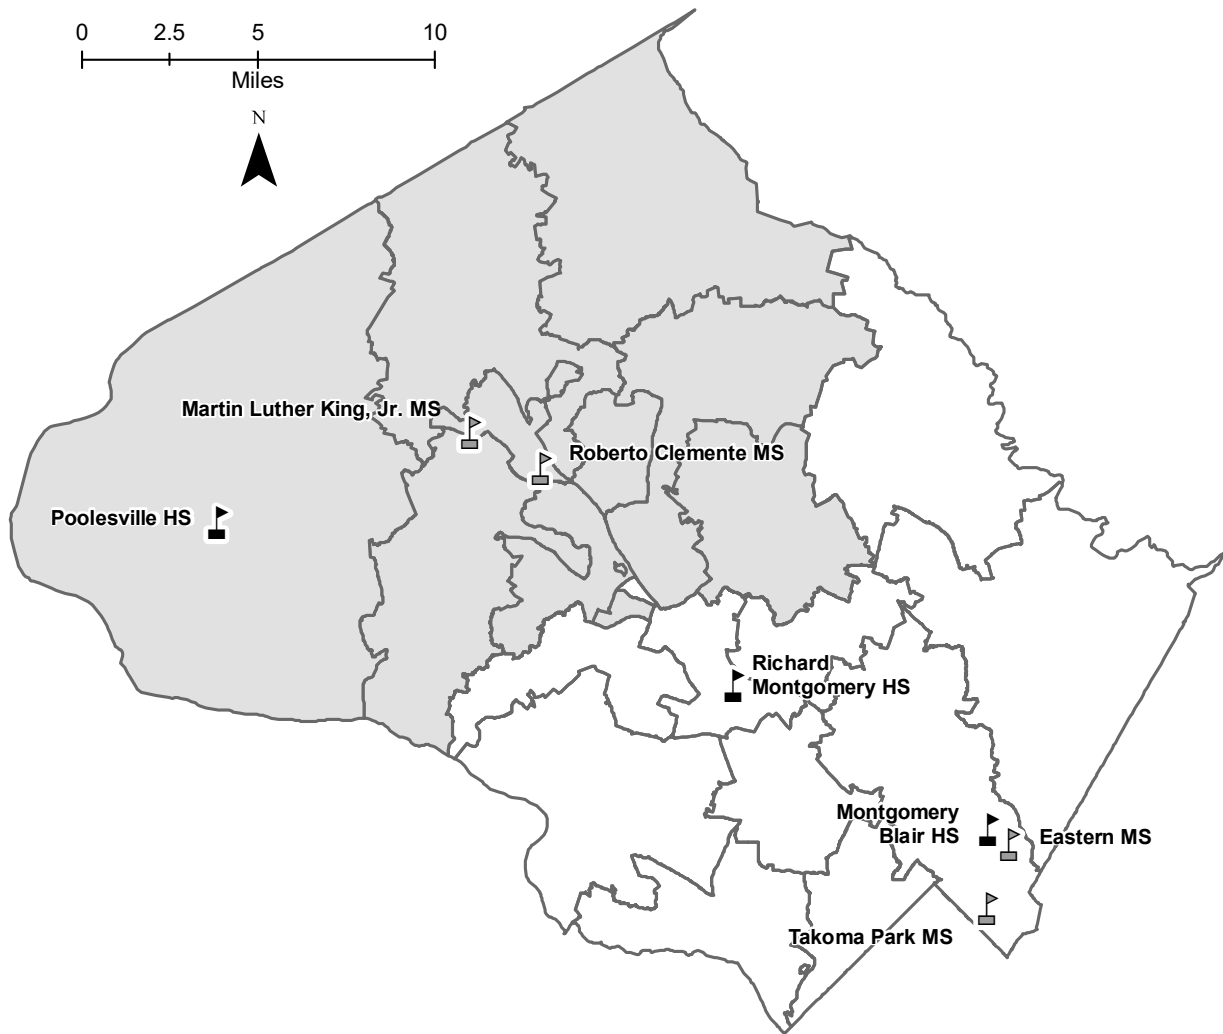

Appendix M

French Immersion Catchment Areas

-  Maryvale French Immersion Catchment Area
-  Sligo Creek French Immersion Catchment Area

Division of
Capital Planning

June 17, 2020

Centers for Enriched Studies

Secondary Magnet School Catchment Areas

 Middle School

 High School

 Blair, Eastern, & Takoma Park

 Poolesville, Clemente, & M. L. King Jr.

Countywide College and Career High Schools

-  Thomas Edison High School of Technology/Wheaton High School Partnership
-  Seneca Valley