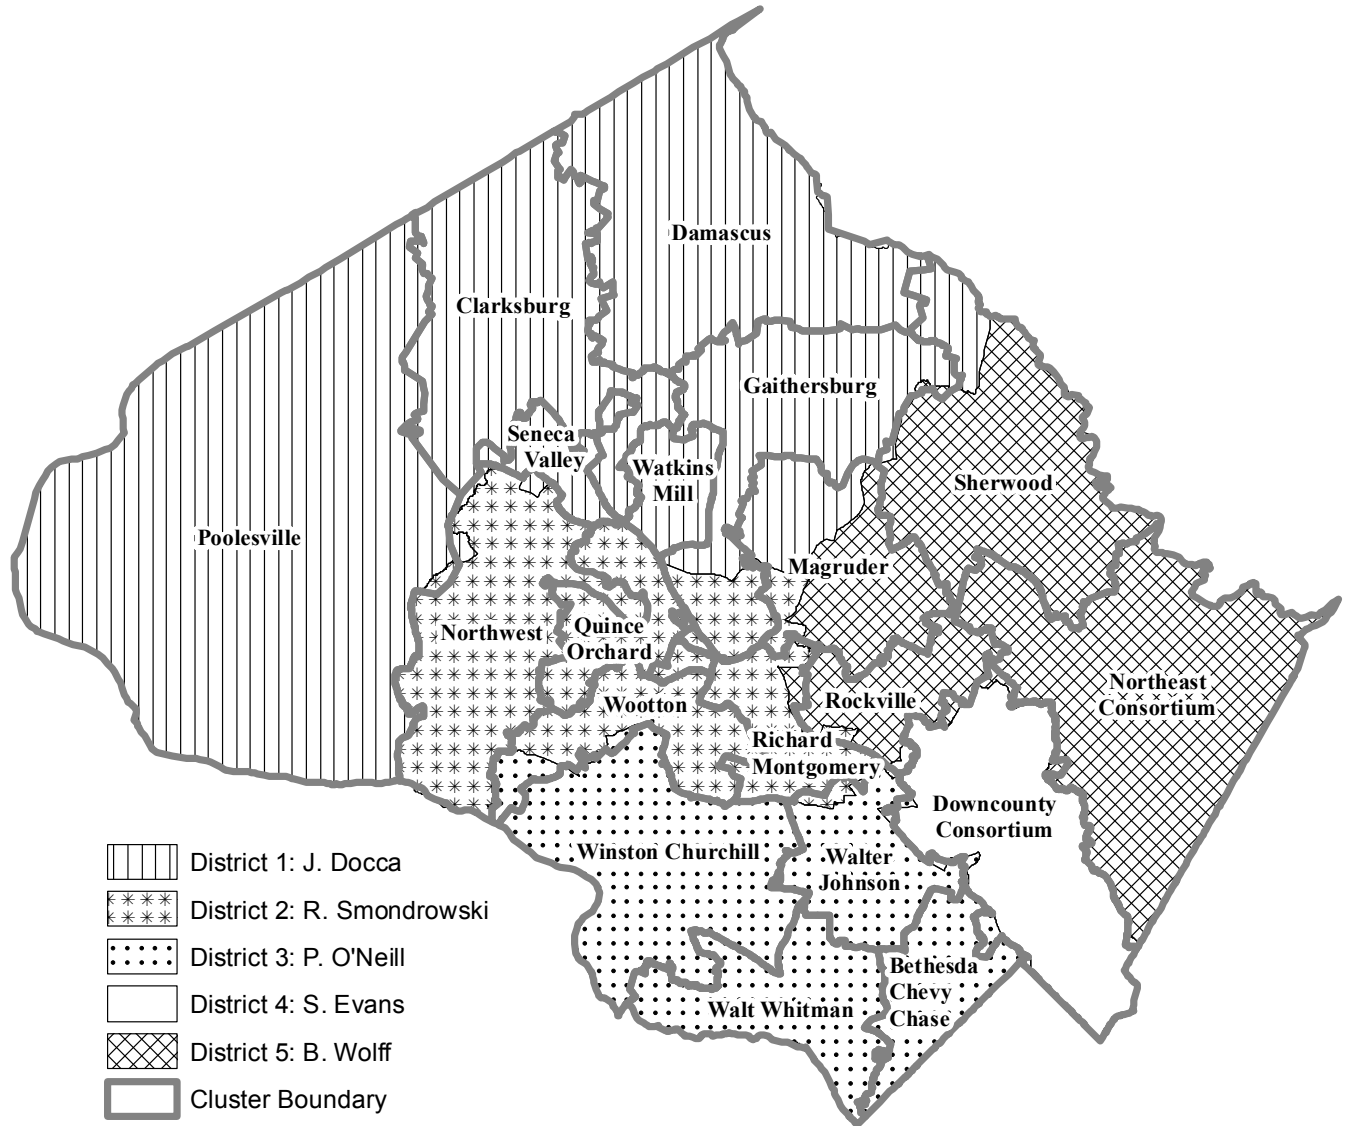

Political Districts

Board of Education

District	Name
1	Judith Docca
2	Rebecca Smondrowski
3	Patricia O'Neill
4	Shebra L. Evans
5	Brenda Wolff
At-large	Jeanette E. Dixon
At-large	Karla Silvestre
Student	Nanya Tadikonda

County Council

District	Name
1	Andrew Friedson
2	Craig Rice
3	Sidney Katz
4	Nancy Navarro
5	Tom Hucker
At-large	Gabe Albornoz
At-large	Evan Glass
At-large	Will Jawando
At-large	Hans Riemer

General Assembly

Legislative District 14	
Senator	Craig J. Zucker
Delegate	Anne R. Kaiser
Delegate	Eric G. Luedtke
Delegate	Pam Queen

Legislative District 15	
Senator	Brian J. Feldman
Delegate	Kathleen M. Dumais
Delegate	David Fraser-Hidalgo
Delegate	Lily Qi

Legislative District 16	
Senator	Susan C. Lee
Delegate	Ariana B. Kelly
Delegate	Marc Korman
Delegate	Sara Love

Legislative District 17	
Senator	Cheryl C. Kagan
Delegate	Kumar P. Barve
Delegate	Jim Gilchrist
Delegate	Julie Palakovich Carr

Legislative District 18	
Senator	Jeff Waldstreicher
Delegate	Alfred C. Carr, Jr.
Delegate	Emily Sherry
Delegate	Jared Solomon

Legislative District 19	
Senator	Benjamin F. Kramer
Delegate	Charlotte Crutchfield
Delegate	Bonnie L. Cullison
Delegate	Stewart Vaughn

Legislative District 20	
Senator	William C. Smith Jr.
Delegate	Lorig Charkoudian
Delegate	David Moon
Delegate	Jheanelle K. Wilkins

Legislative District 39	
Senator	Nancy J. King
Delegate	Gabriel Acevero
Delegate	Lesley J. Lopez
Delegate	Kirill Reznik

Board of Education Districts