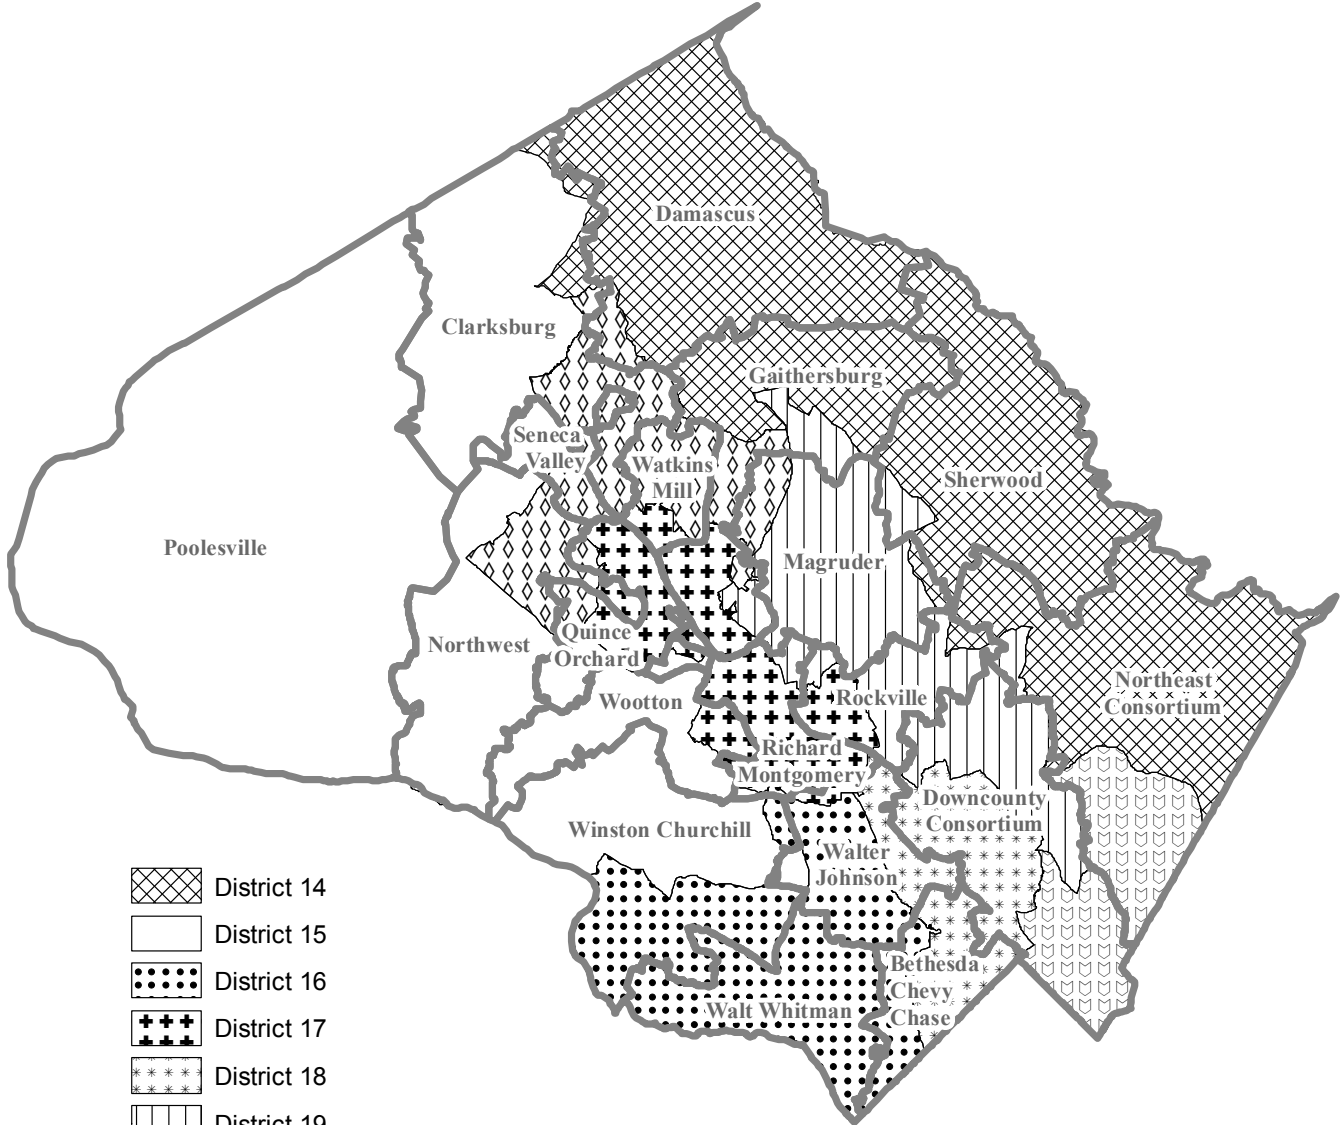

BOE Student Member:
 Ananya Tadikonda

Council Districts

-  District 1: A. Friedson
-  District 2: C. Rice
-  District 3: S. Katz
-  District 4: N. Navarro
-  District 5: T. Hucker
-  Cluster Boundary

Council Members at Large:

- G. Albornoz
- E. Glass
- W. Jawando
- H. Riemer

Legislative Districts

-  District 14
-  District 15
-  District 16
-  District 17
-  District 18
-  District 19
-  District 20
-  District 39
-  Cluster Boundary