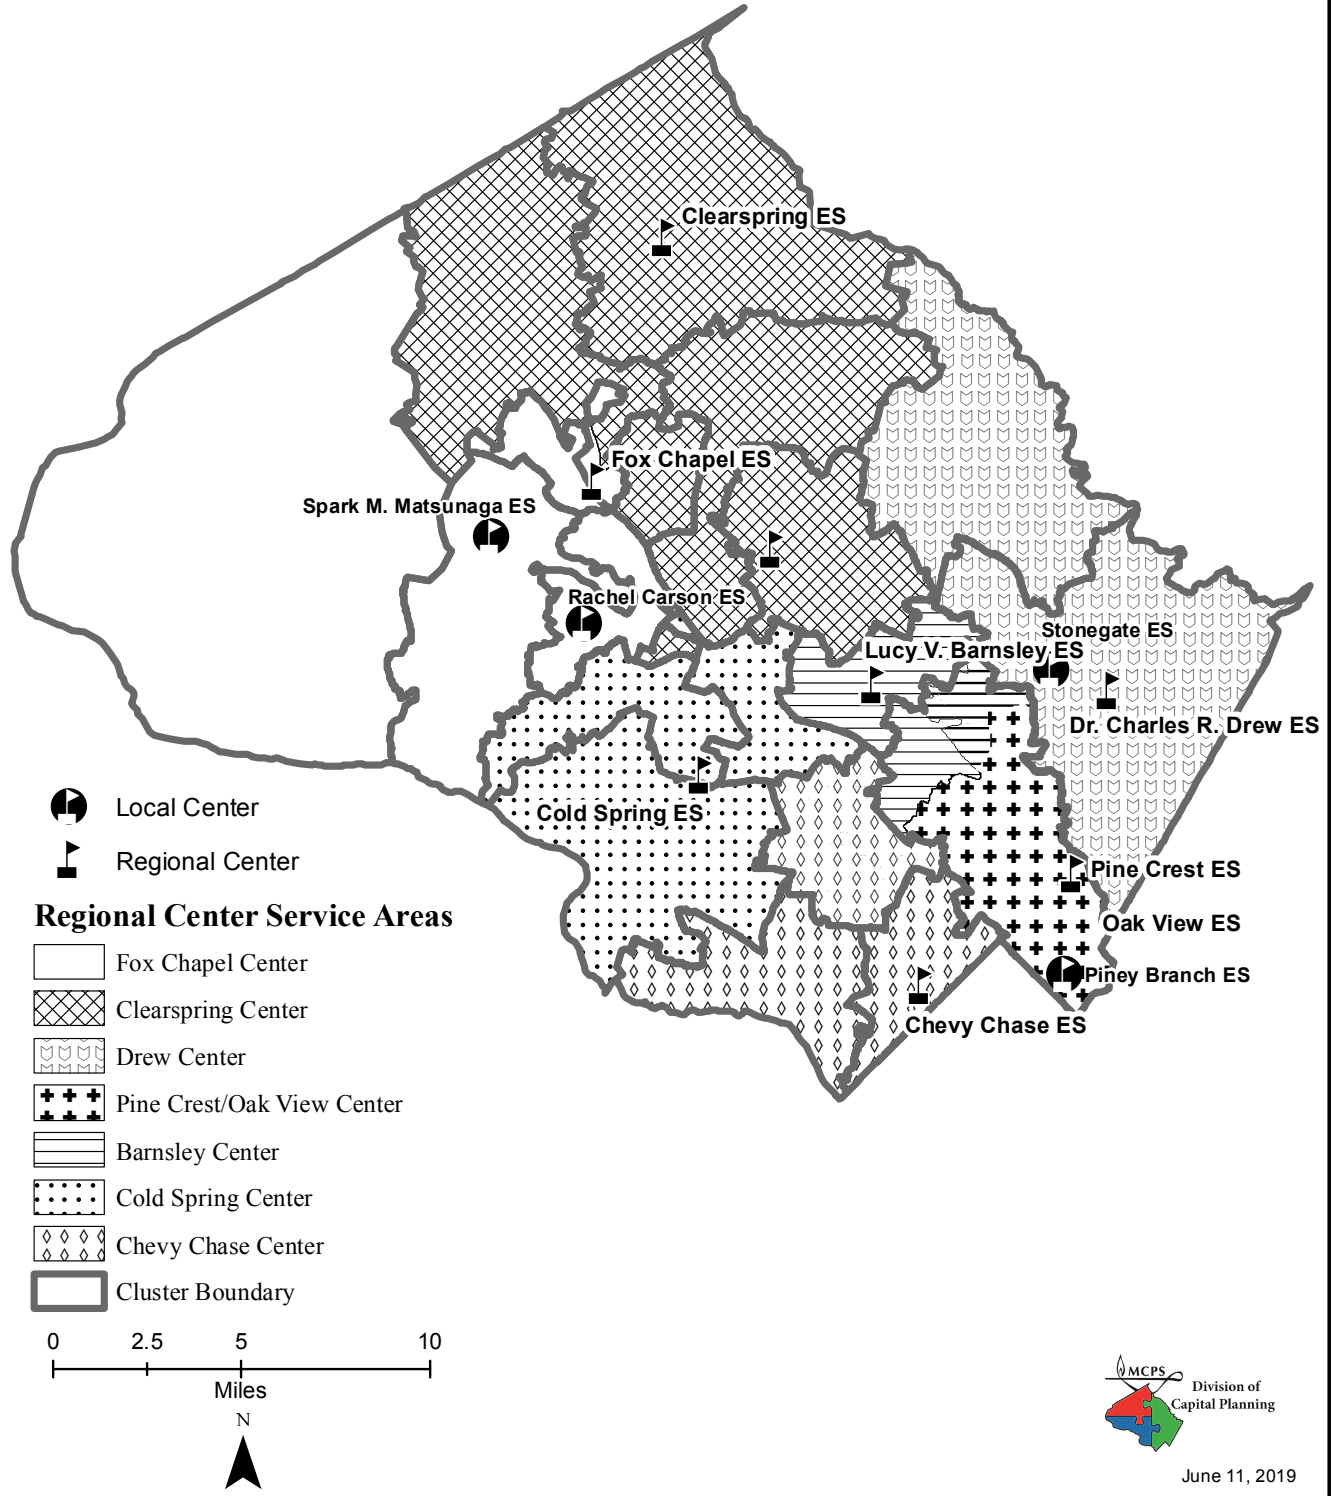

## French Immersion Catchment Areas

-  Maryvale French Immersion Catchment Area
-  Sligo Creek French Immersion Catchment Area
-  Cluster Boundary

# Secondary Magnet School Catchment Areas

-  Middle School
-  High School
-  Cluster Boundary
-  Magnet Catchment Boundary