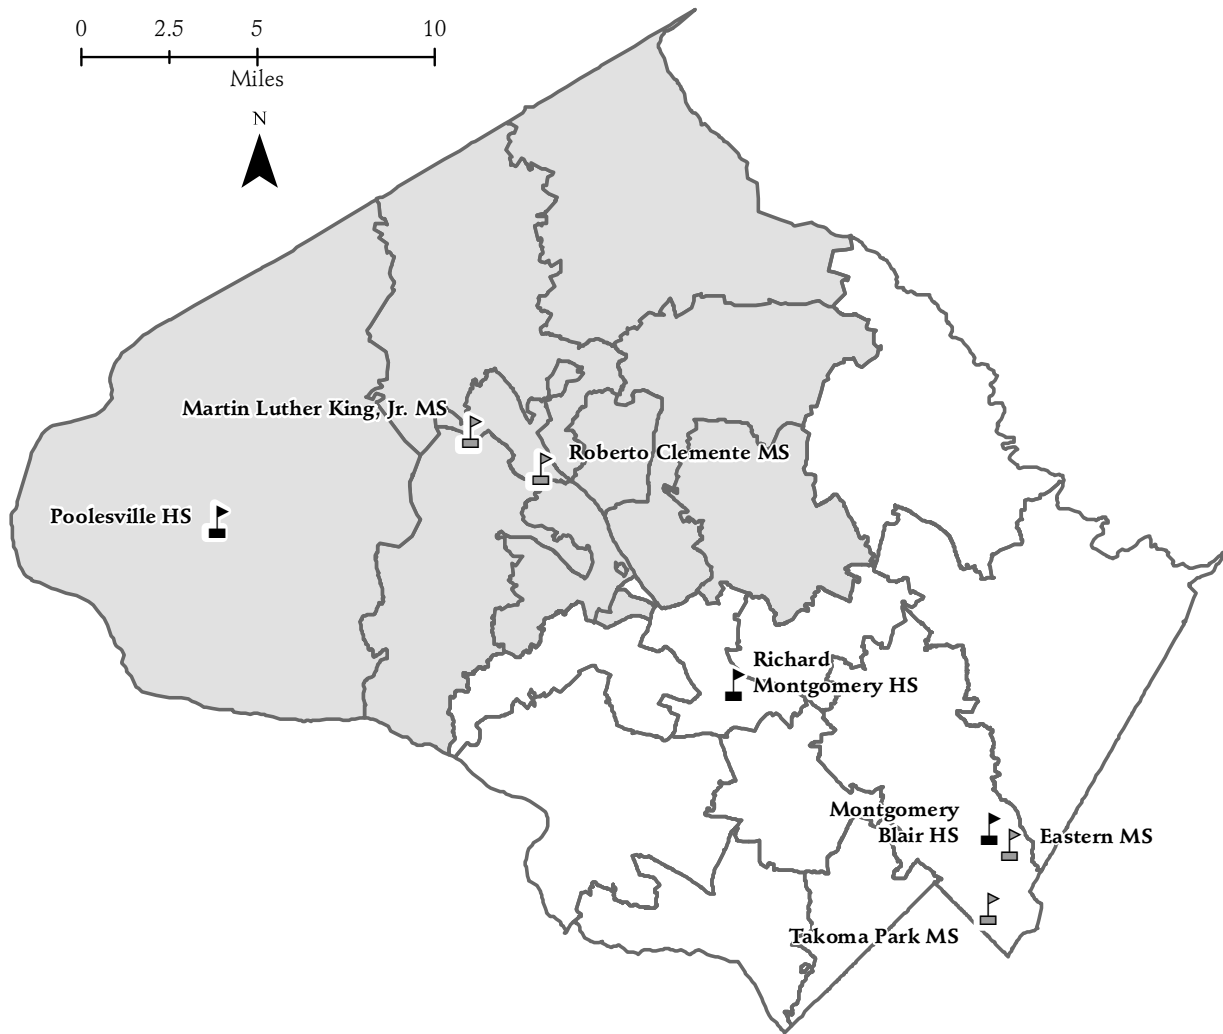

Appendix M

French Immersion Catchment Areas

-  Maryvale French Immersion Catchment Area
-  Sligo Creek French Immersion Catchment Area
-  Cluster Boundary

October 8, 2019

Centers for Enriched Studies (Highly Gifted Grade 4-5)

Secondary Magnet School Catchment Areas

 Middle School

 High School

 Blair, Eastern, & Takoma Park

 Poolesville, Clemente, & M. L. King Jr.

Countywide College and Career High Schools

-  Thomas Edison High School of Technology/Wheaton High School Partnership
-  Seneca Valley