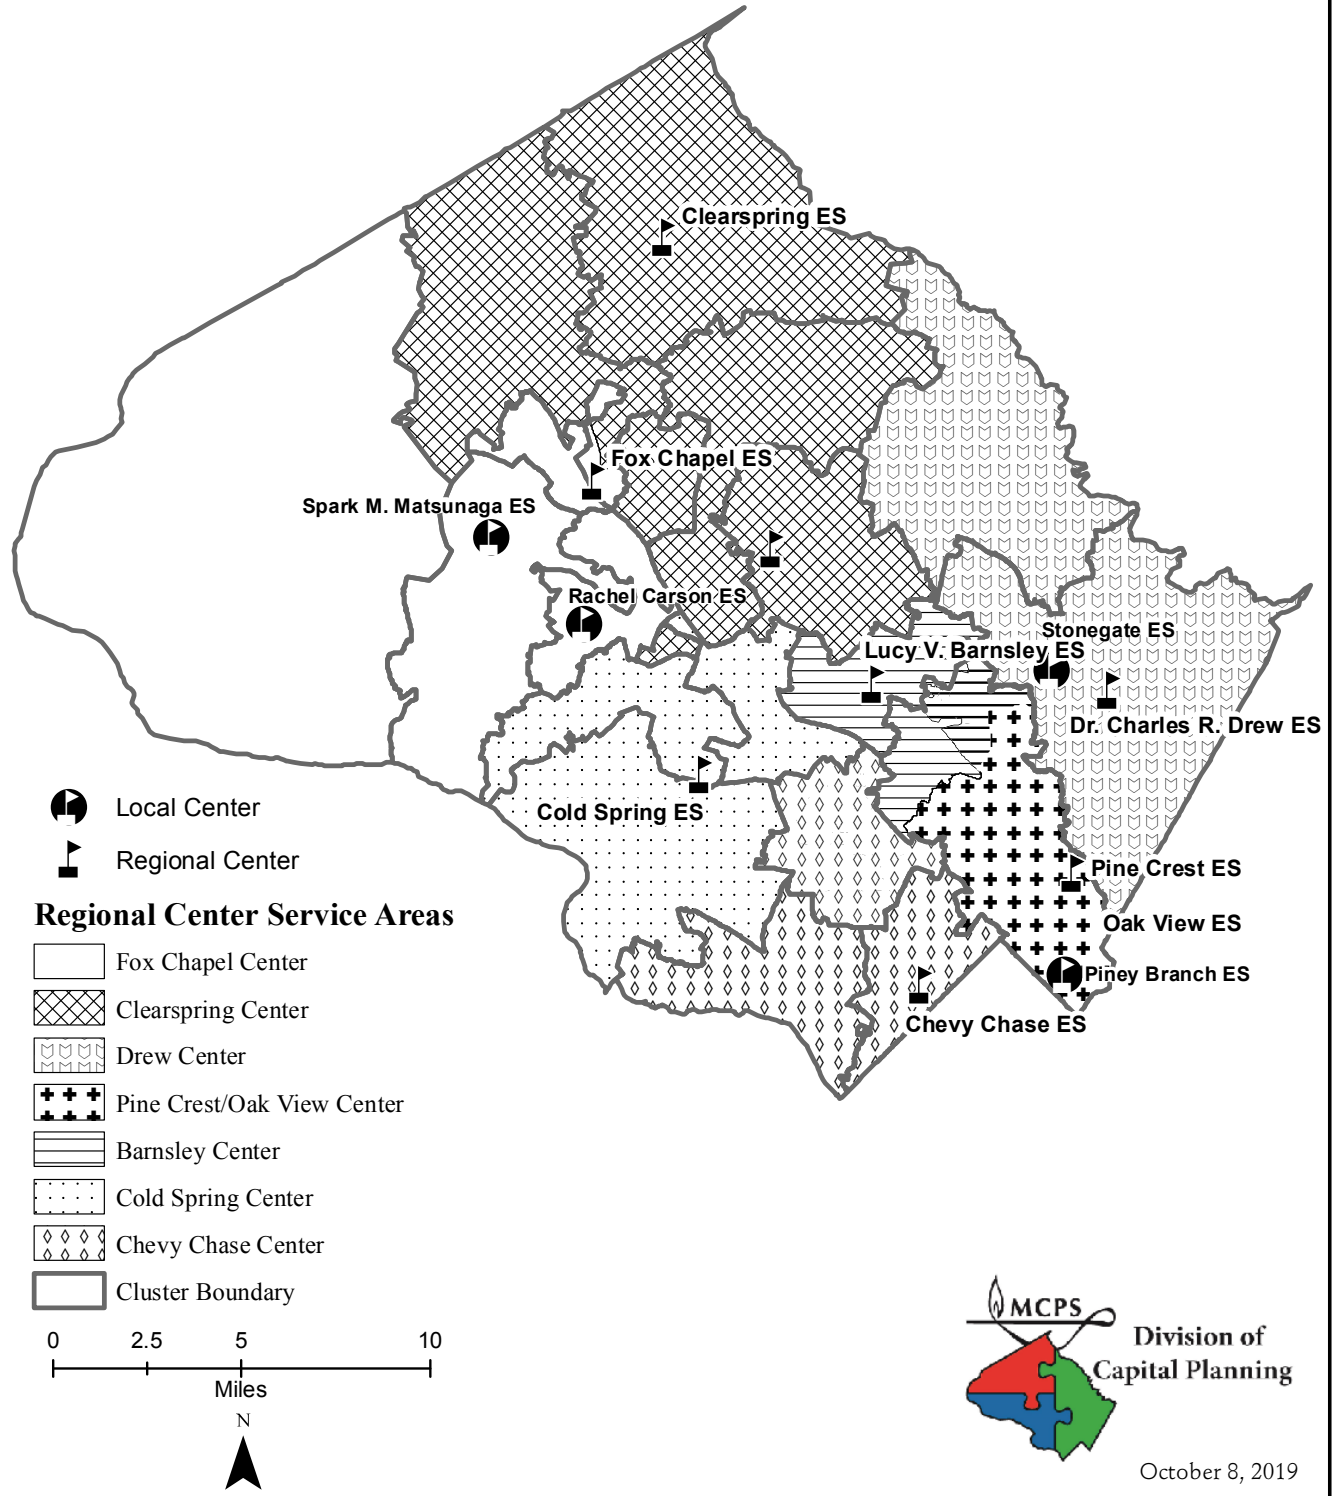

Appendix M

French Immersion Catchment Areas

-  Maryvale French Immersion Catchment Area
-  Sligo Creek French Immersion Catchment Area
-  Cluster Boundary

October 8, 2019

Centers for Enriched Studies (Highly Gifted Grade 4-5)

Secondary Magnet School Catchment Areas

 Middle School

 High School

 Blair, Eastern, & Takoma Park

 Poolesville, Clemente, & M. L. King Jr.

Countywide College and Career High Schools

-  Thomas Edison High School of Technology/Wheaton High School Partnership
-  Seneca Valley