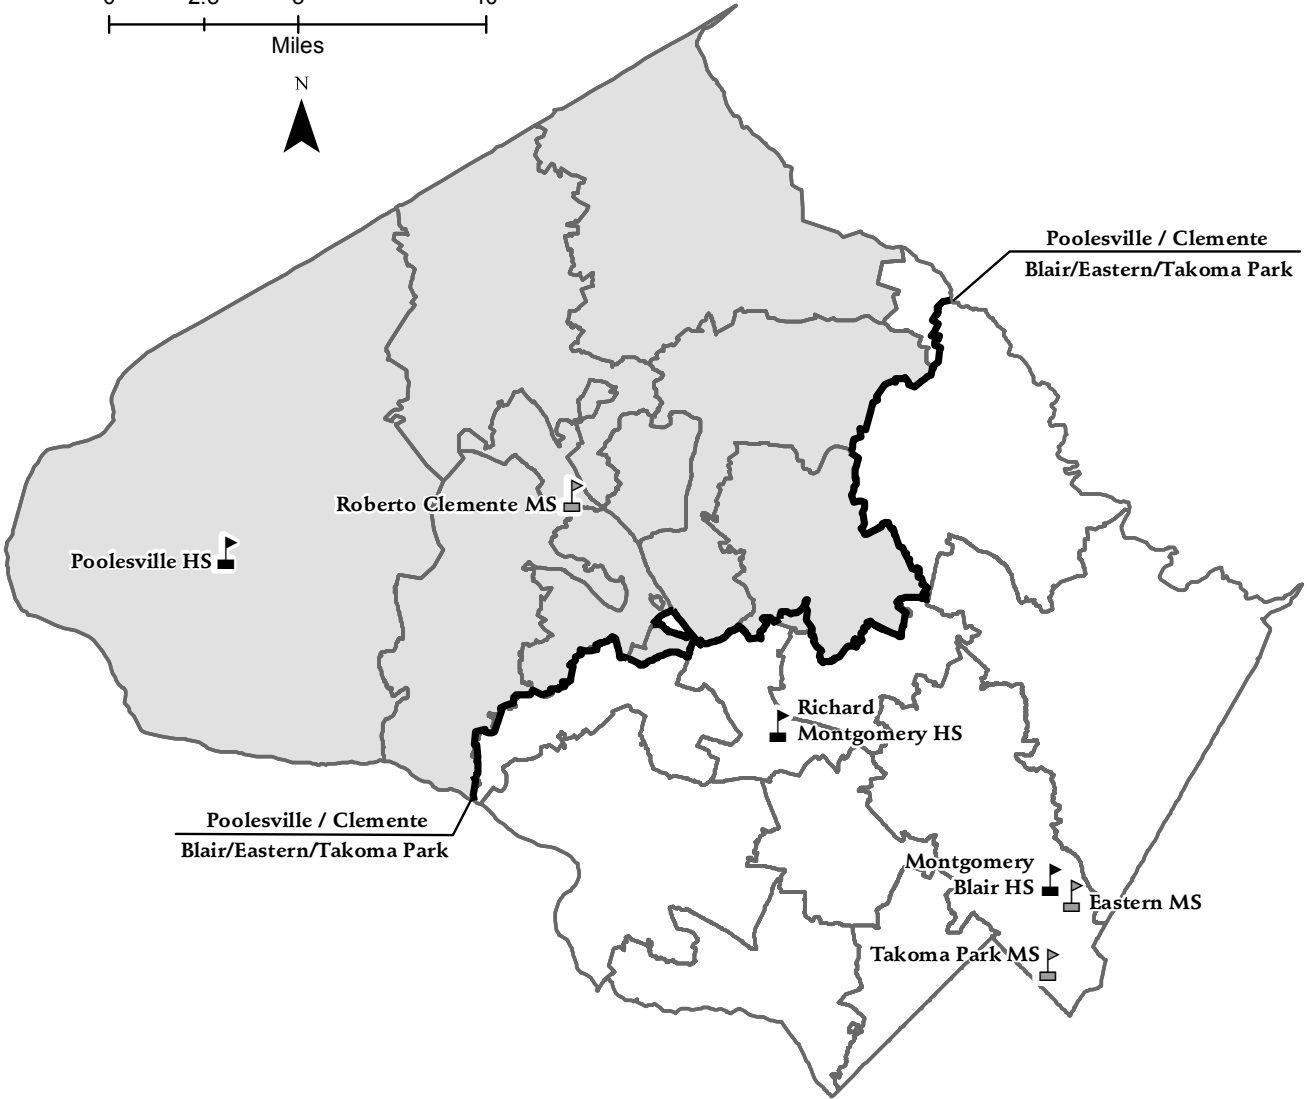

Appendix M

French Immersion Catchment Areas

-  Maryvale French Immersion Catchment Area
-  Sligo Creek French Immersion Catchment Area
-  Cluster Boundary

Centers for Enriched Studies (Highly Gifted Grade 4-5)

Secondary Magnet School Catchment Areas

-  Middle School
-  High School
-  Cluster Boundary
-  Magnet Catchment Boundary

OCTOBER 6, 2018