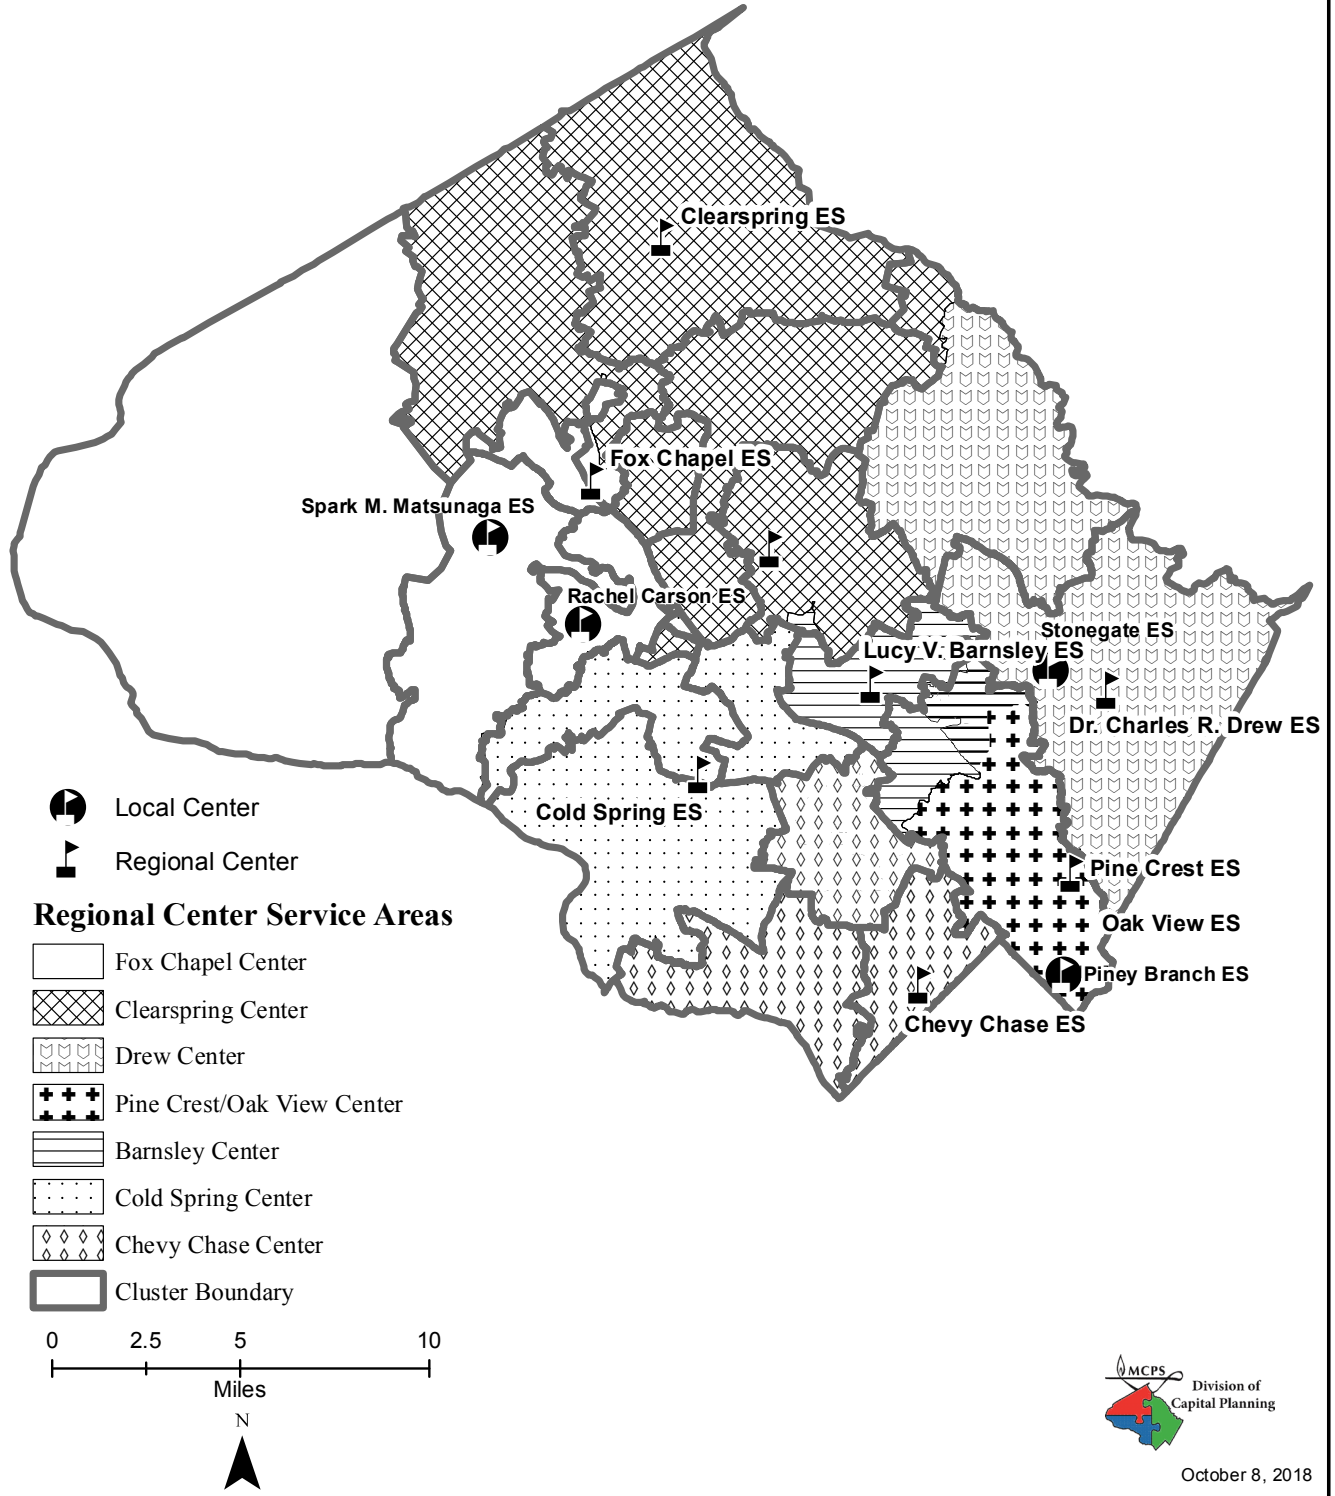

Appendix M

French Immersion Catchment Areas

-  Maryvale French Immersion Catchment Area
-  Sligo Creek French Immersion Catchment Area
-  Cluster Boundary

Centers for Enriched Studies (Highly Gifted Grade 4-5)

Secondary Magnet School Catchment Areas

-  Middle School
-  High School
-  Cluster Boundary
-  Magnet Catchment Boundary

OCTOBER 6, 2018