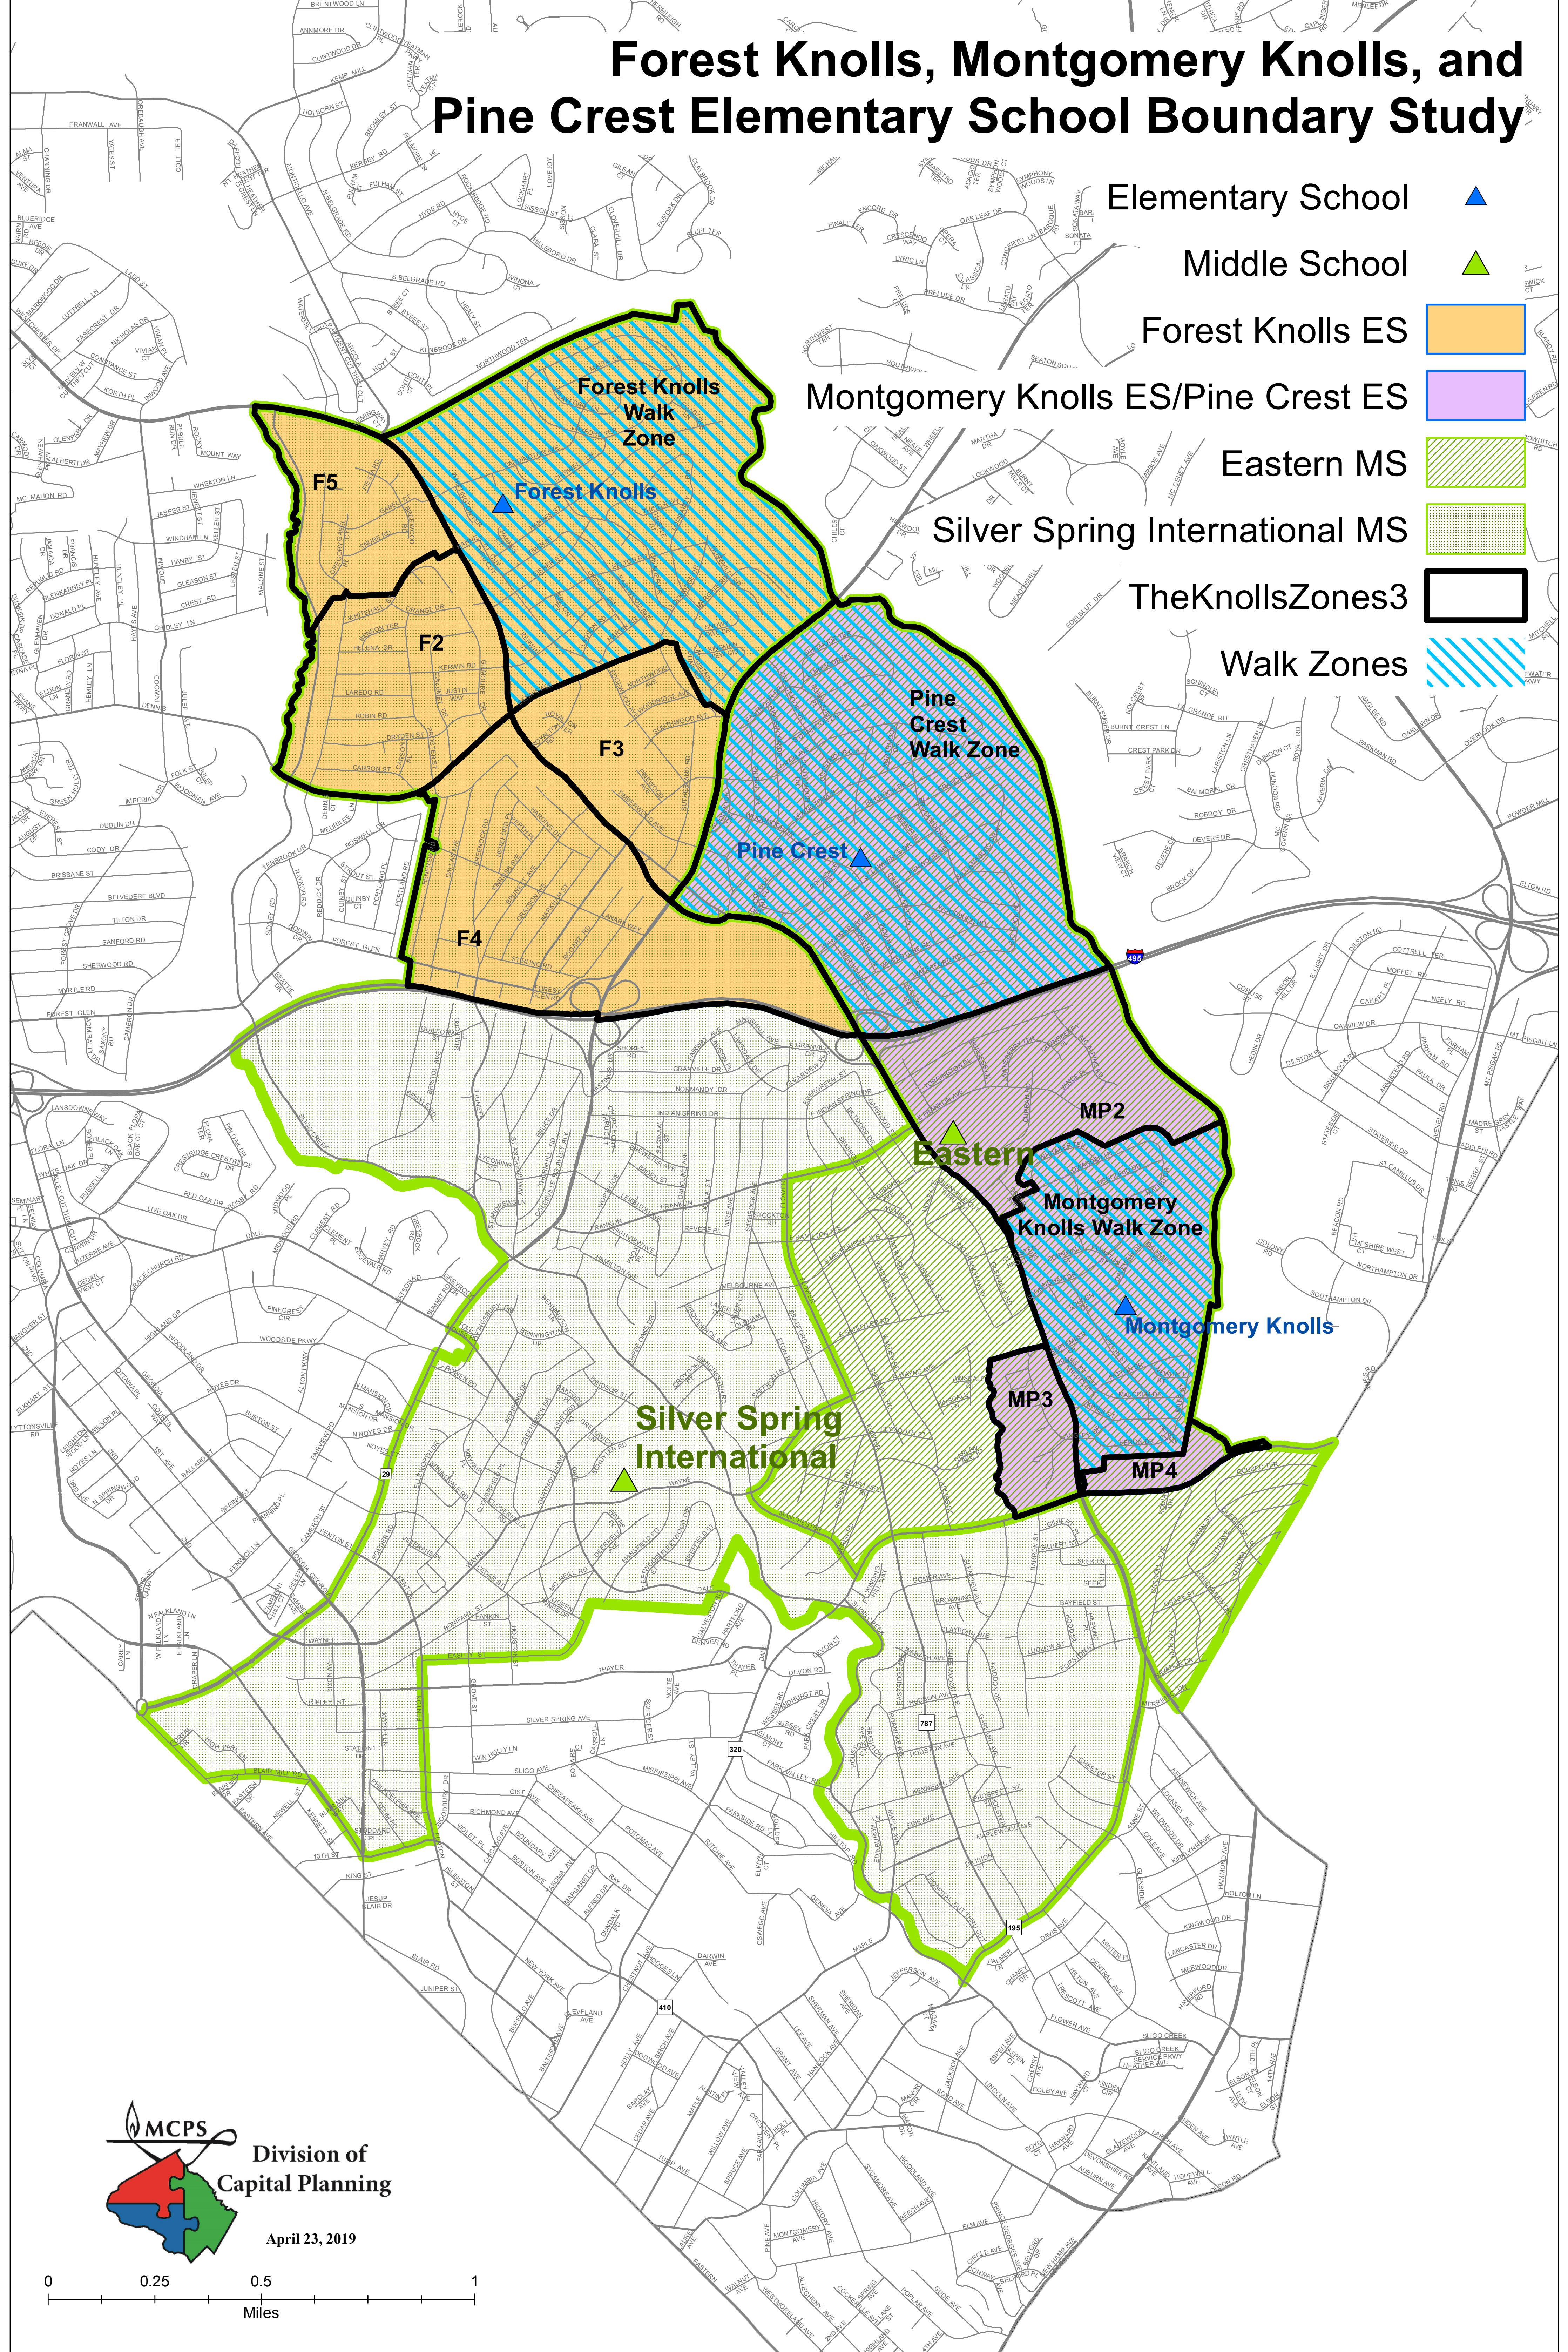

# Forest Knolls, Montgomery Knolls, and Pine Crest Elementary School Boundary Study

- Elementary School ▲
- Middle School ▲
- Forest Knolls ES [Orange Box]
- Montgomery Knolls ES/Pine Crest ES [Purple Box]
- Eastern MS [Green Diagonal Lines Box]
- Silver Spring International MS [Light Green Dotted Box]
- TheKnollsZones3 [White Box]
- Walk Zones [Blue Diagonal Lines Box]