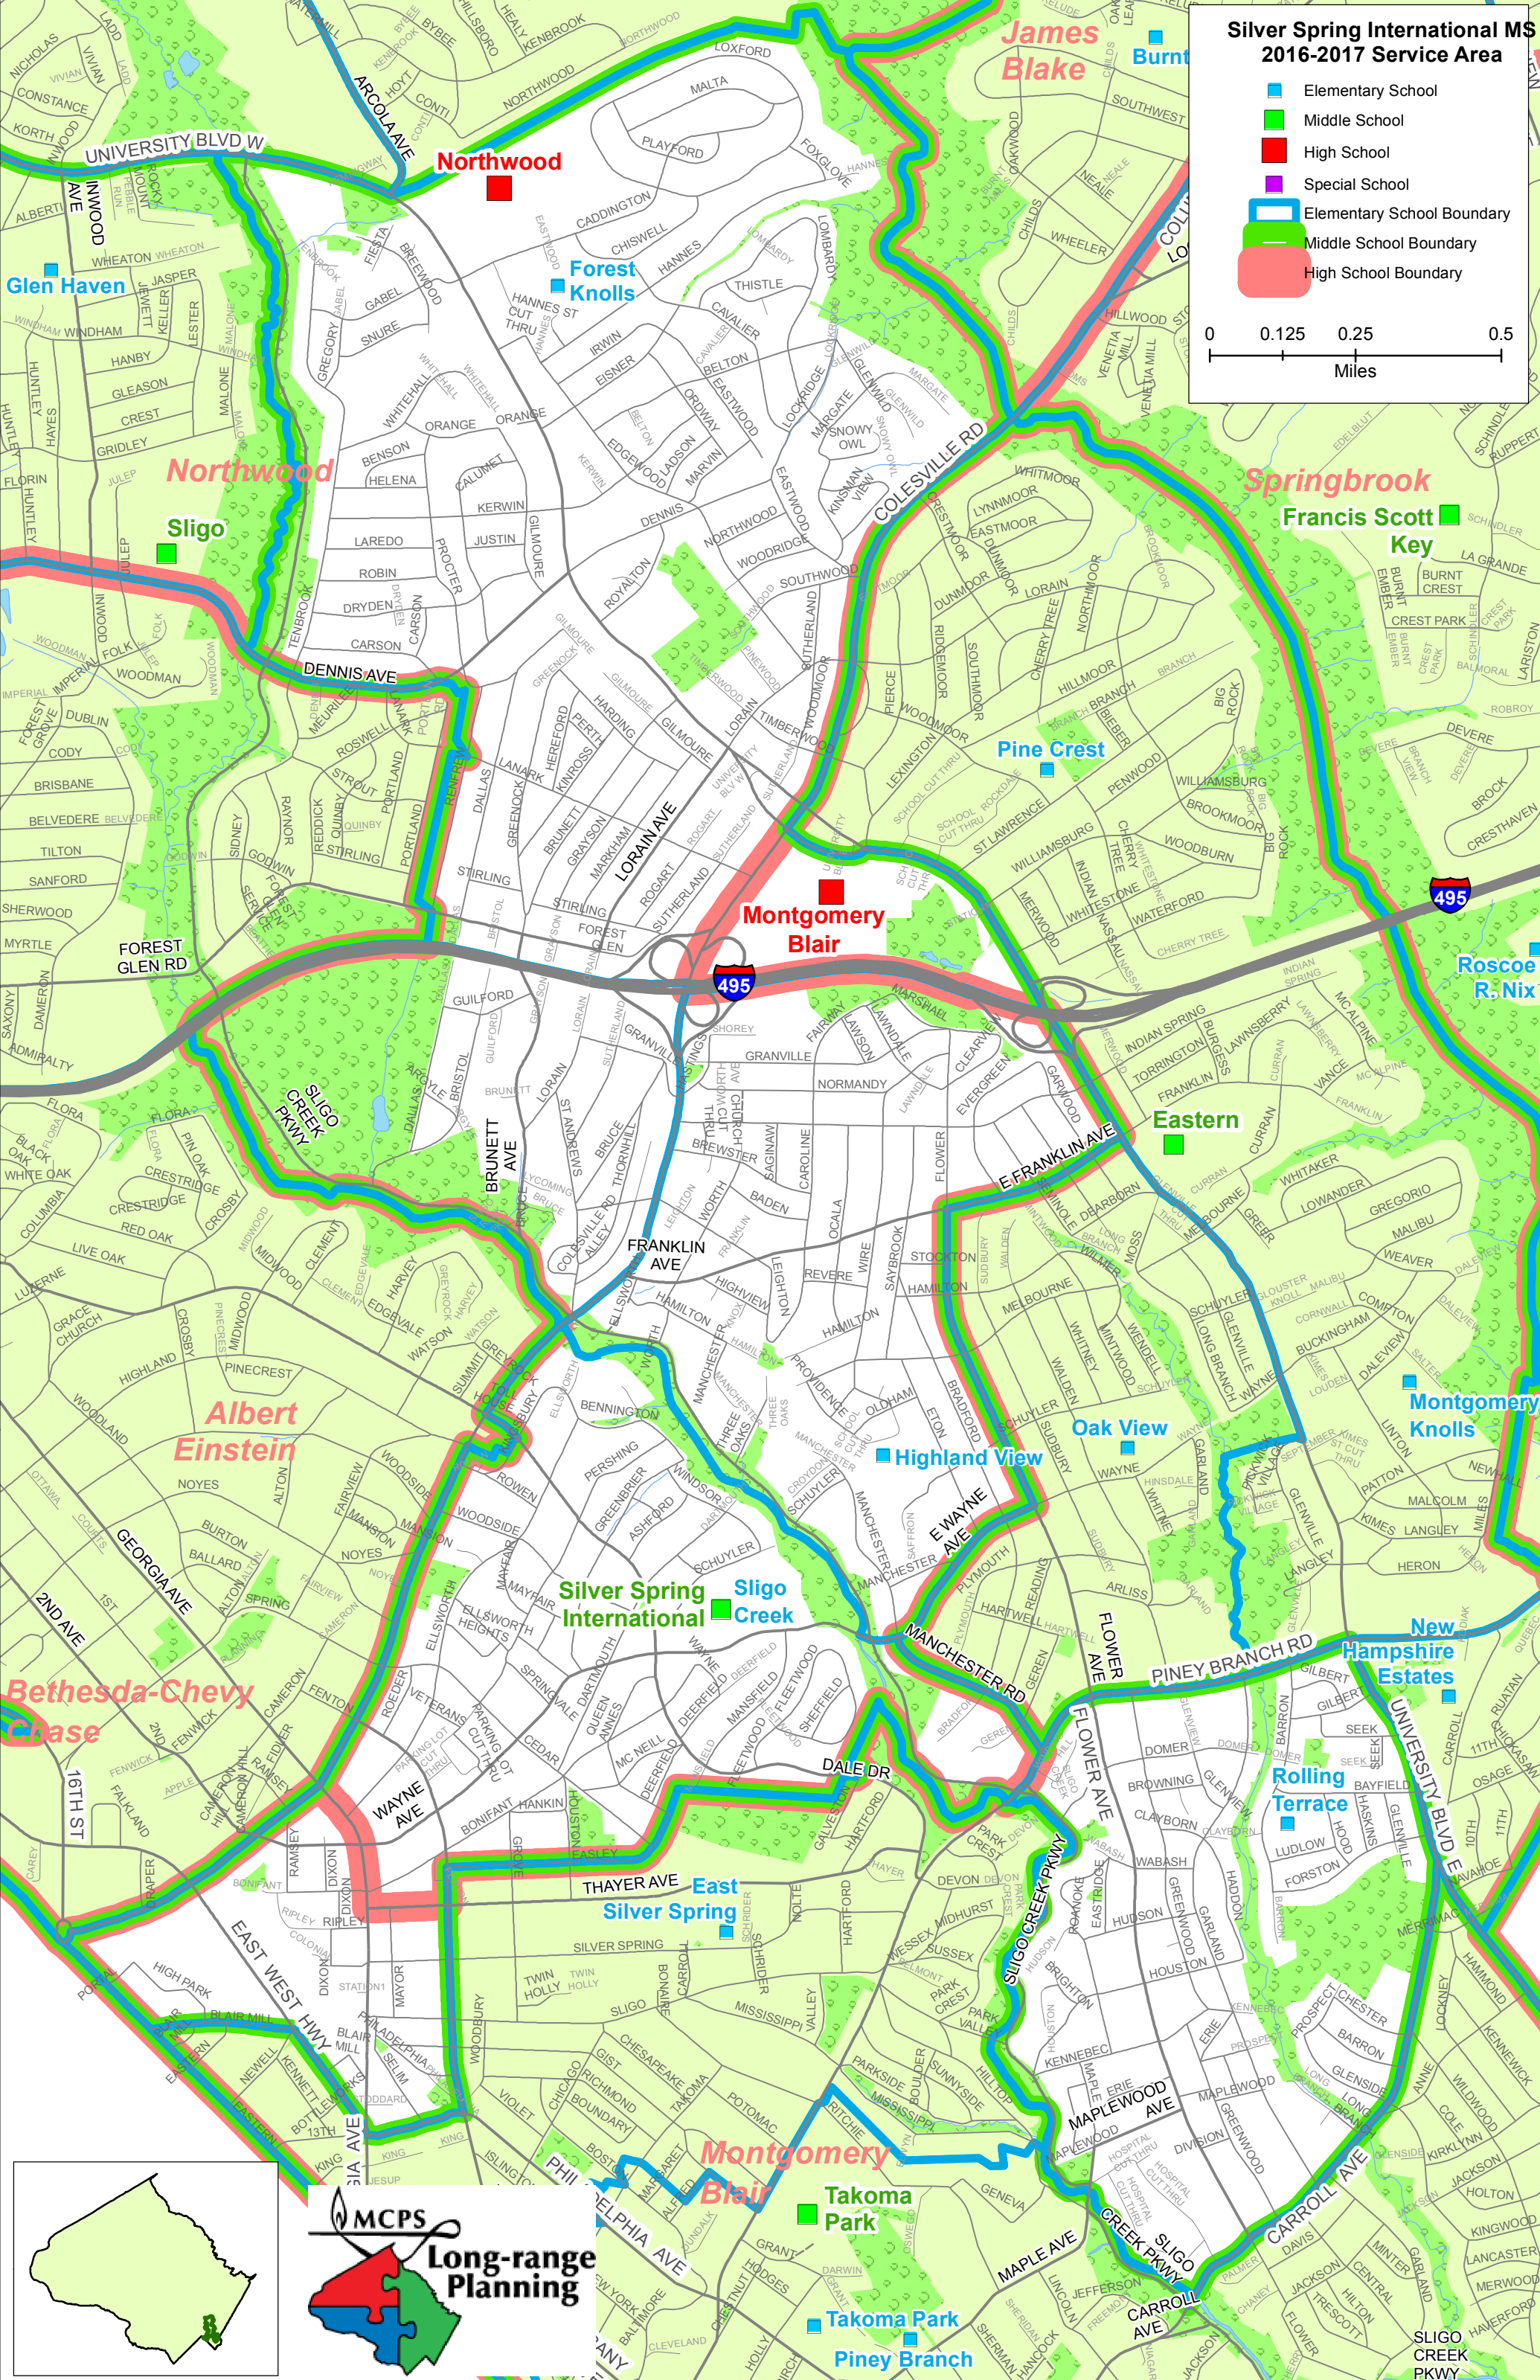

# Silver Spring International MS 2016-2017 Service Area

- Elementary School
- Middle School
- High School
- Special School
- Elementary School Boundary
- Middle School Boundary
- High School Boundary

## Key

SLIGO CREEK PKWY