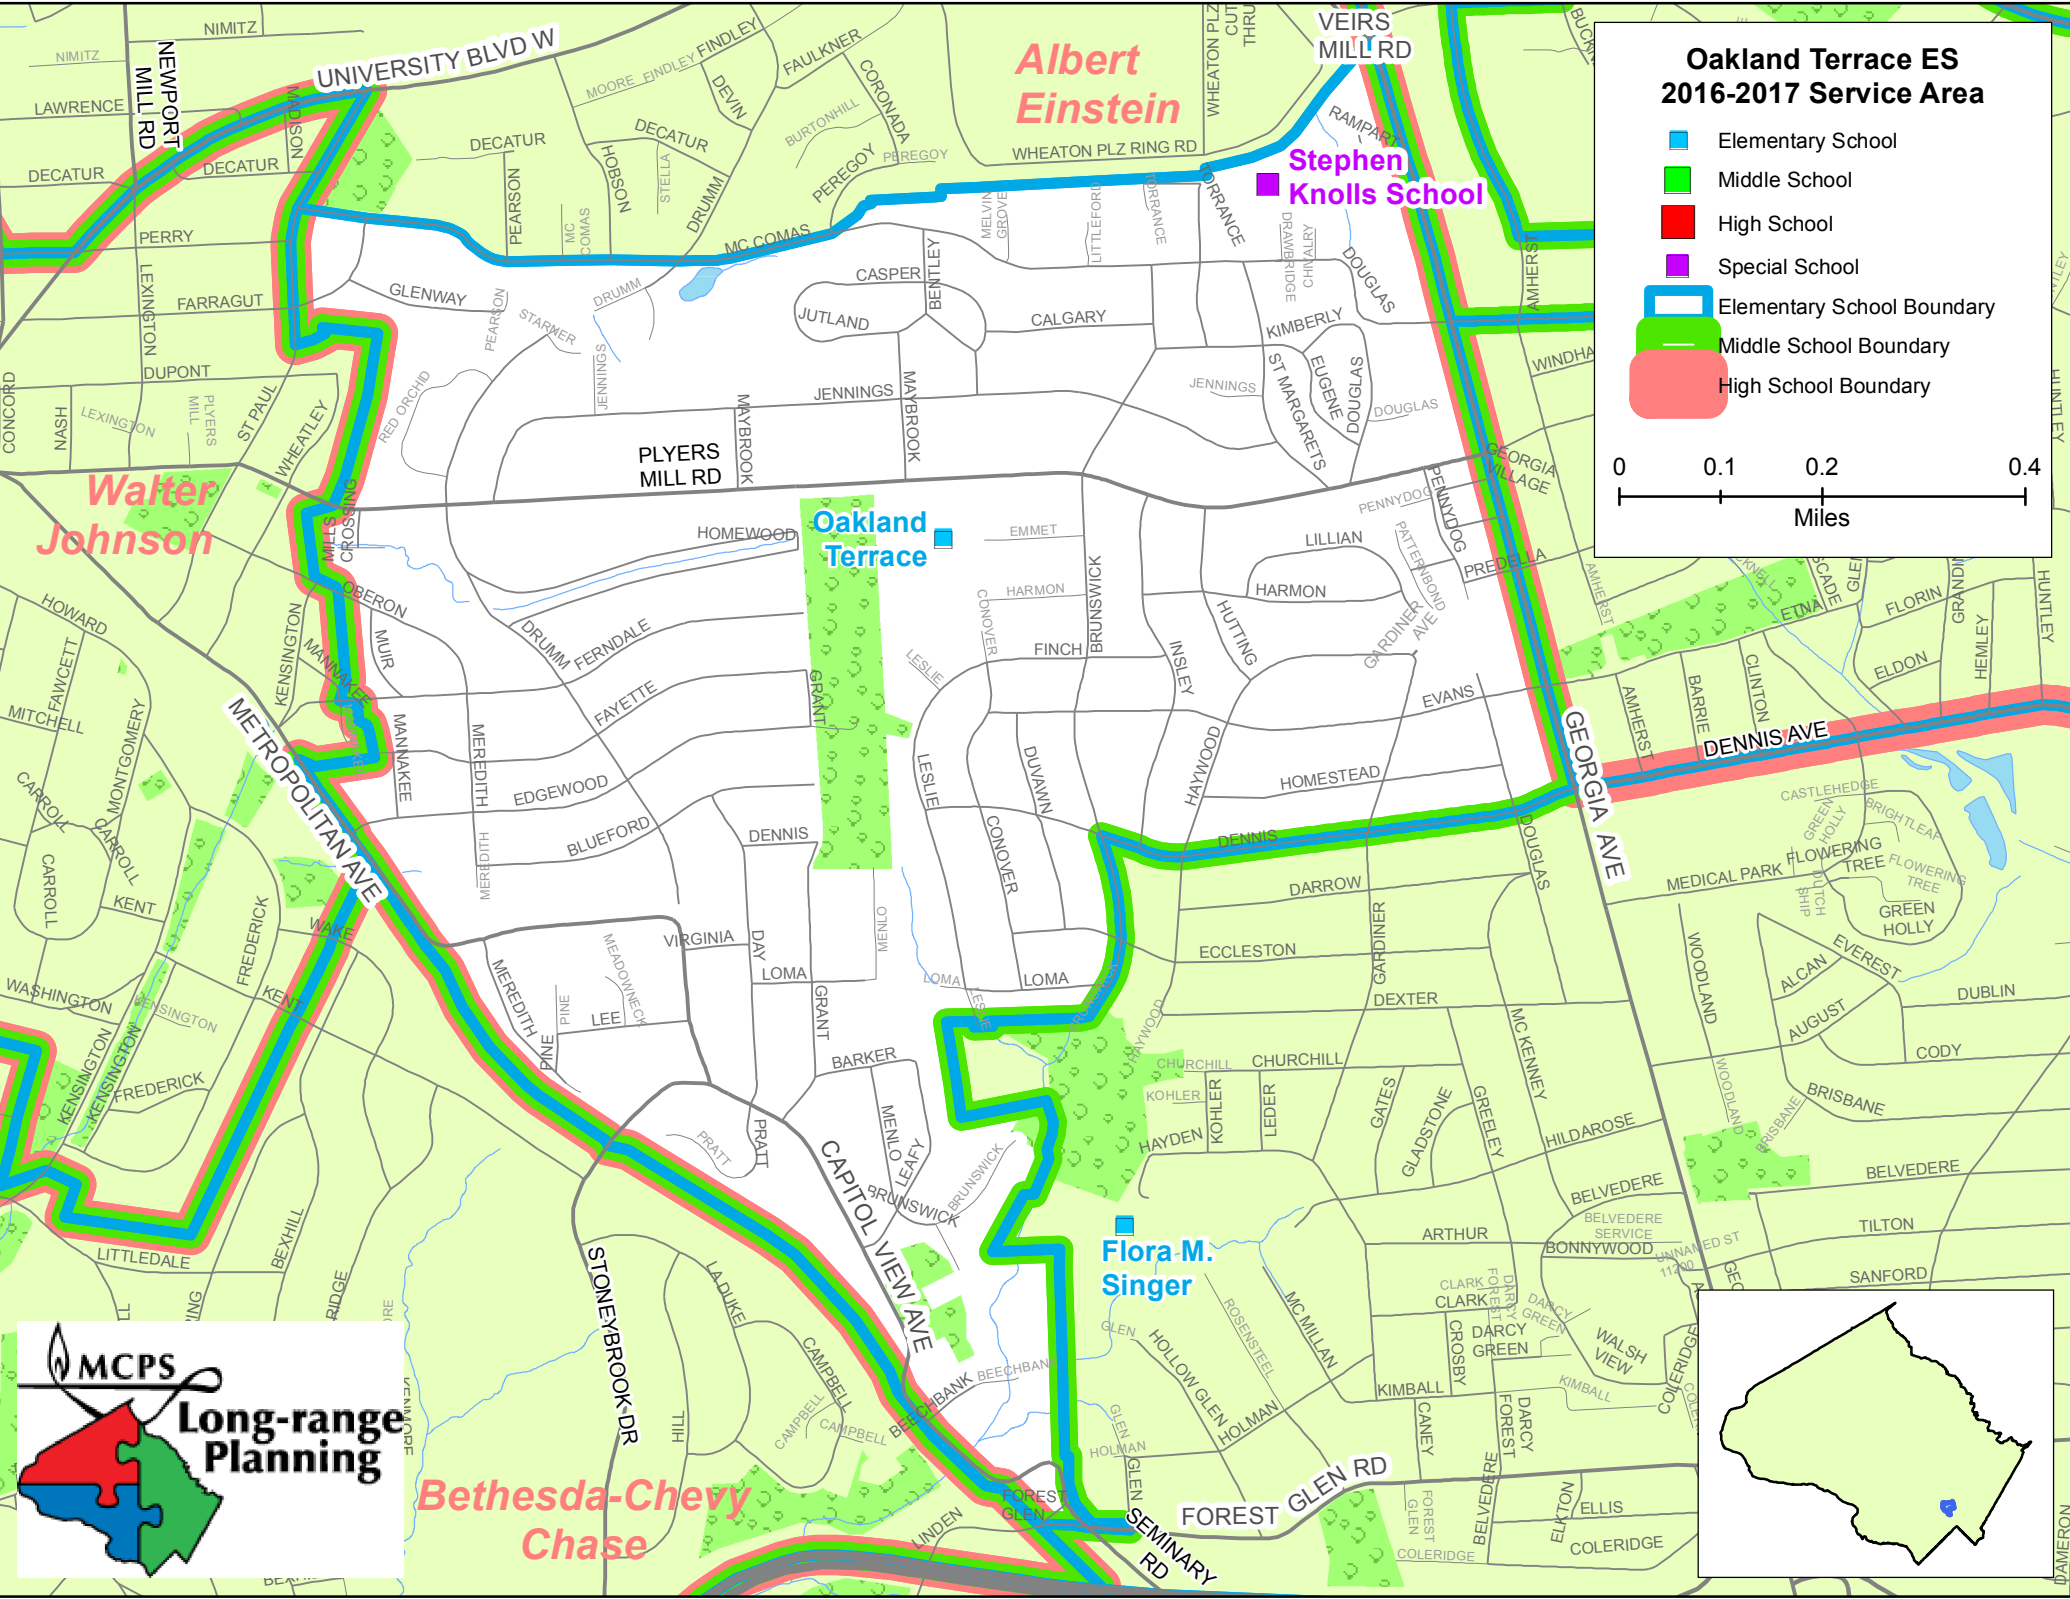

# Oakland Terrace ES 2016-2017 Service Area

- Elementary School
- Middle School
- High School
- Special School
- Elementary School Boundary
- Middle School Boundary
- High School Boundary

*Walter Johnson*

*Albert Einstein*

*Stephen Knolls School*

*Oakland Terrace*

*Flora M. Singer*

*Bethesda-Chevy Chase*