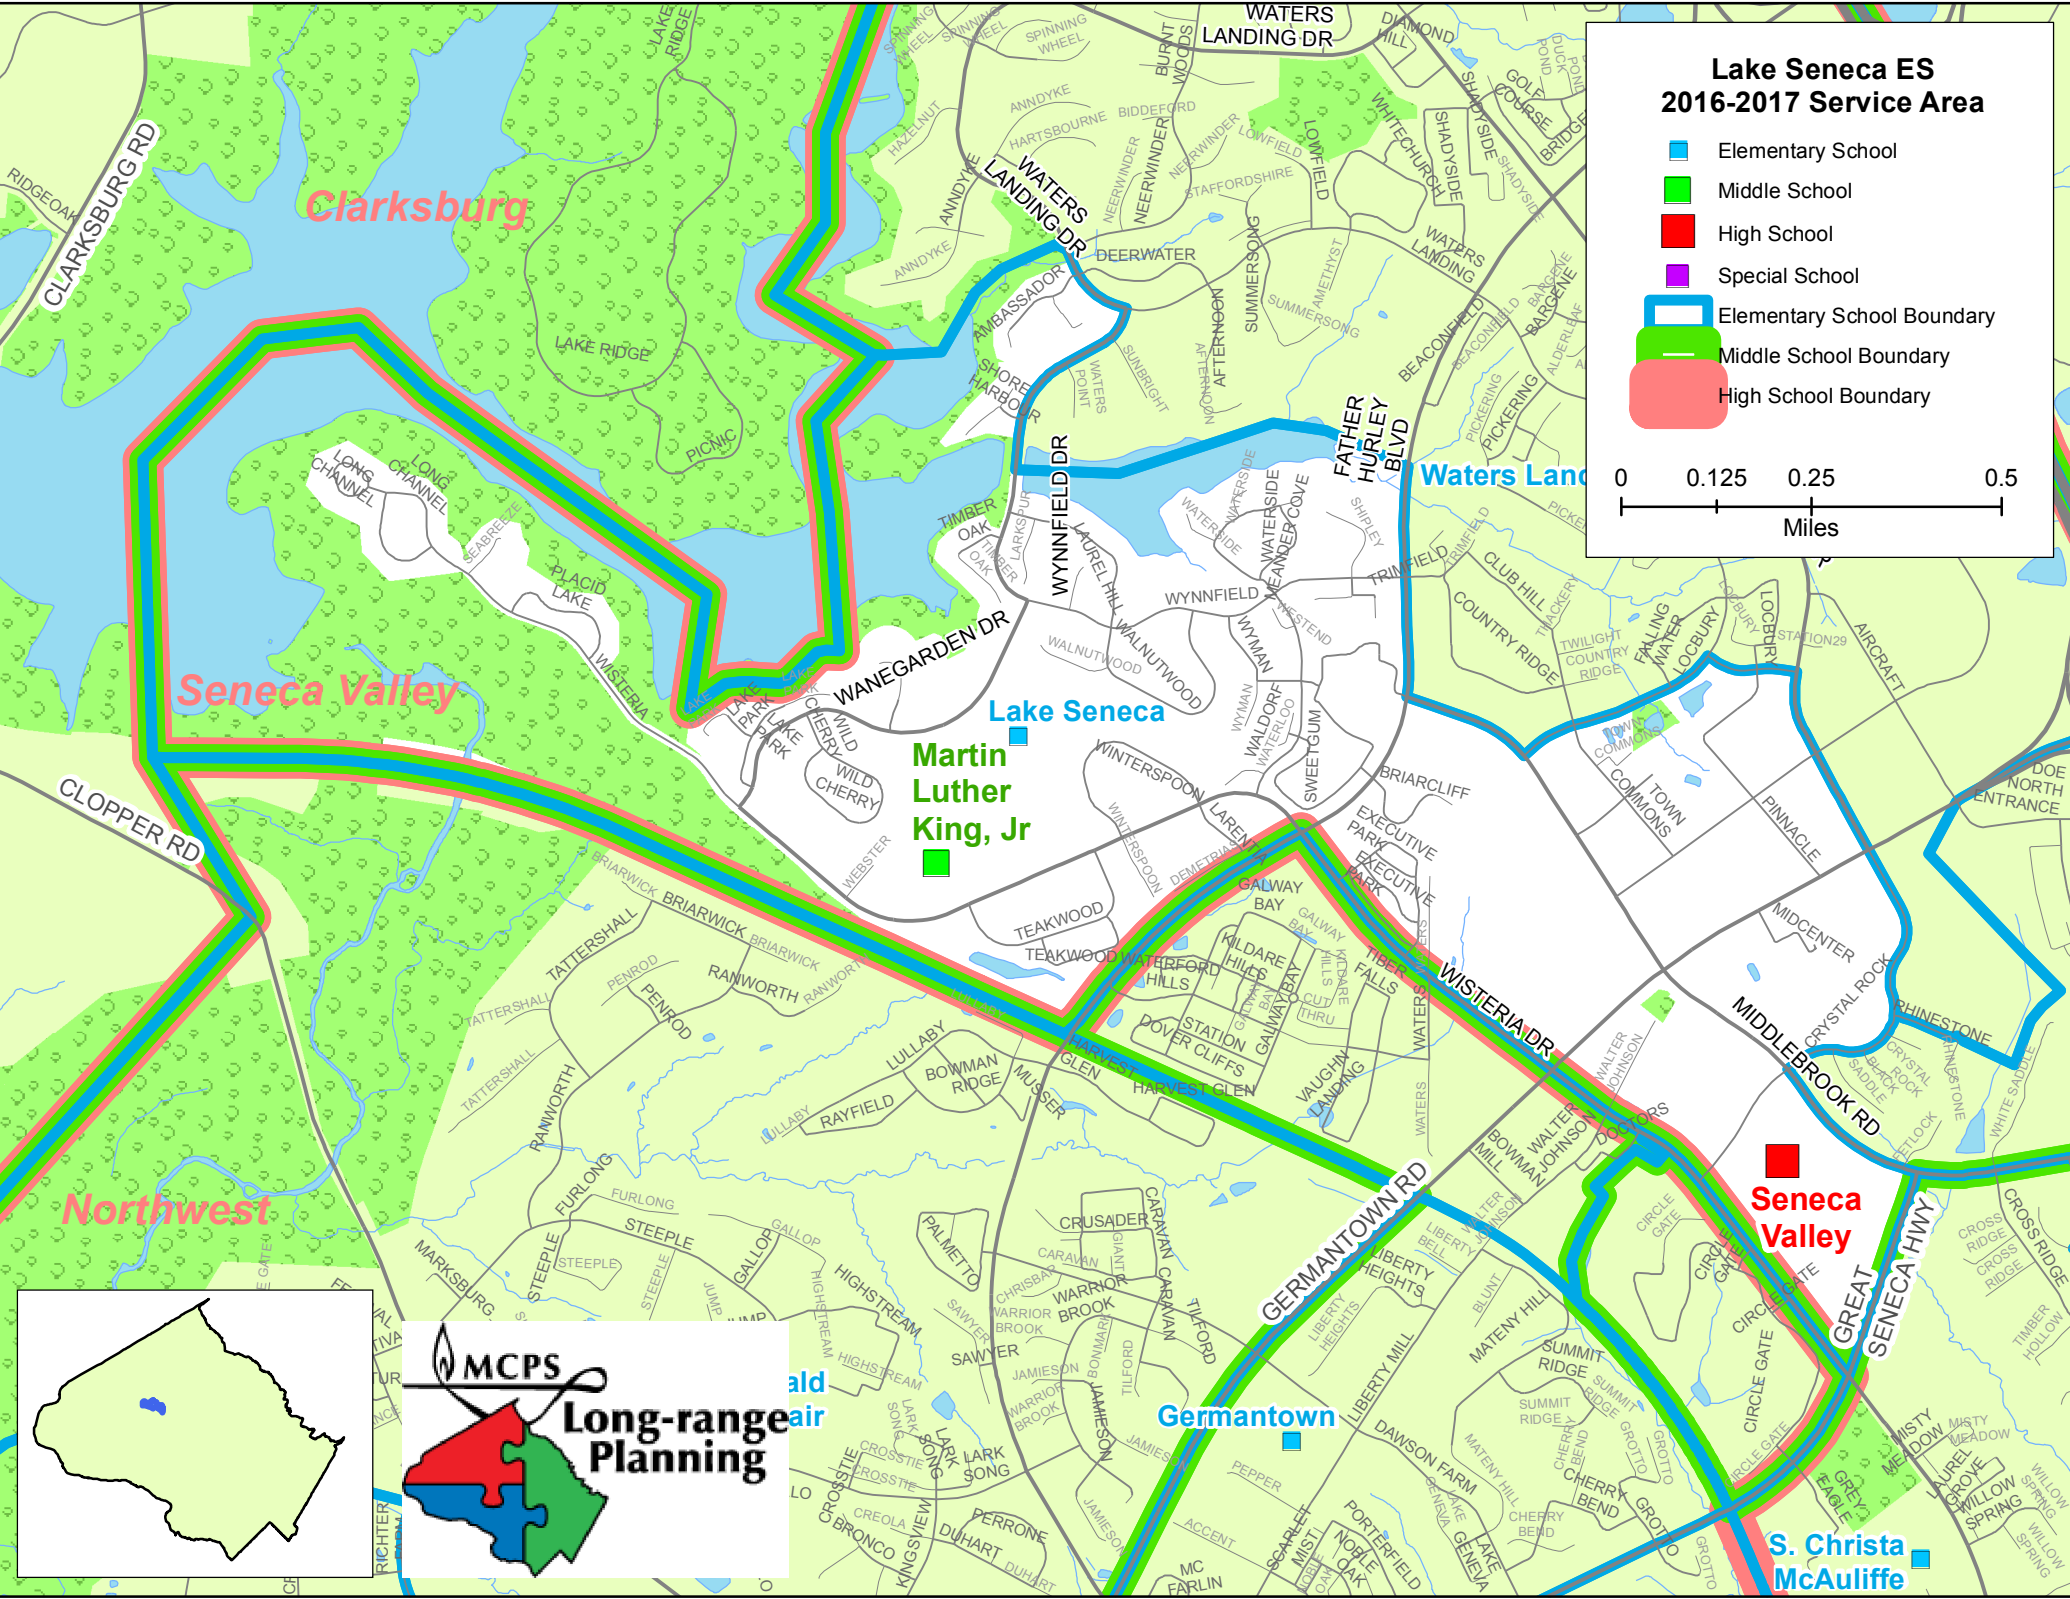

Lake Seneca ES 2016-2017 Service Area

- Elementary School
- Middle School
- High School
- Special School
- Elementary School Boundary
- Middle School Boundary
- High School Boundary

Seneca Valley

Germantown