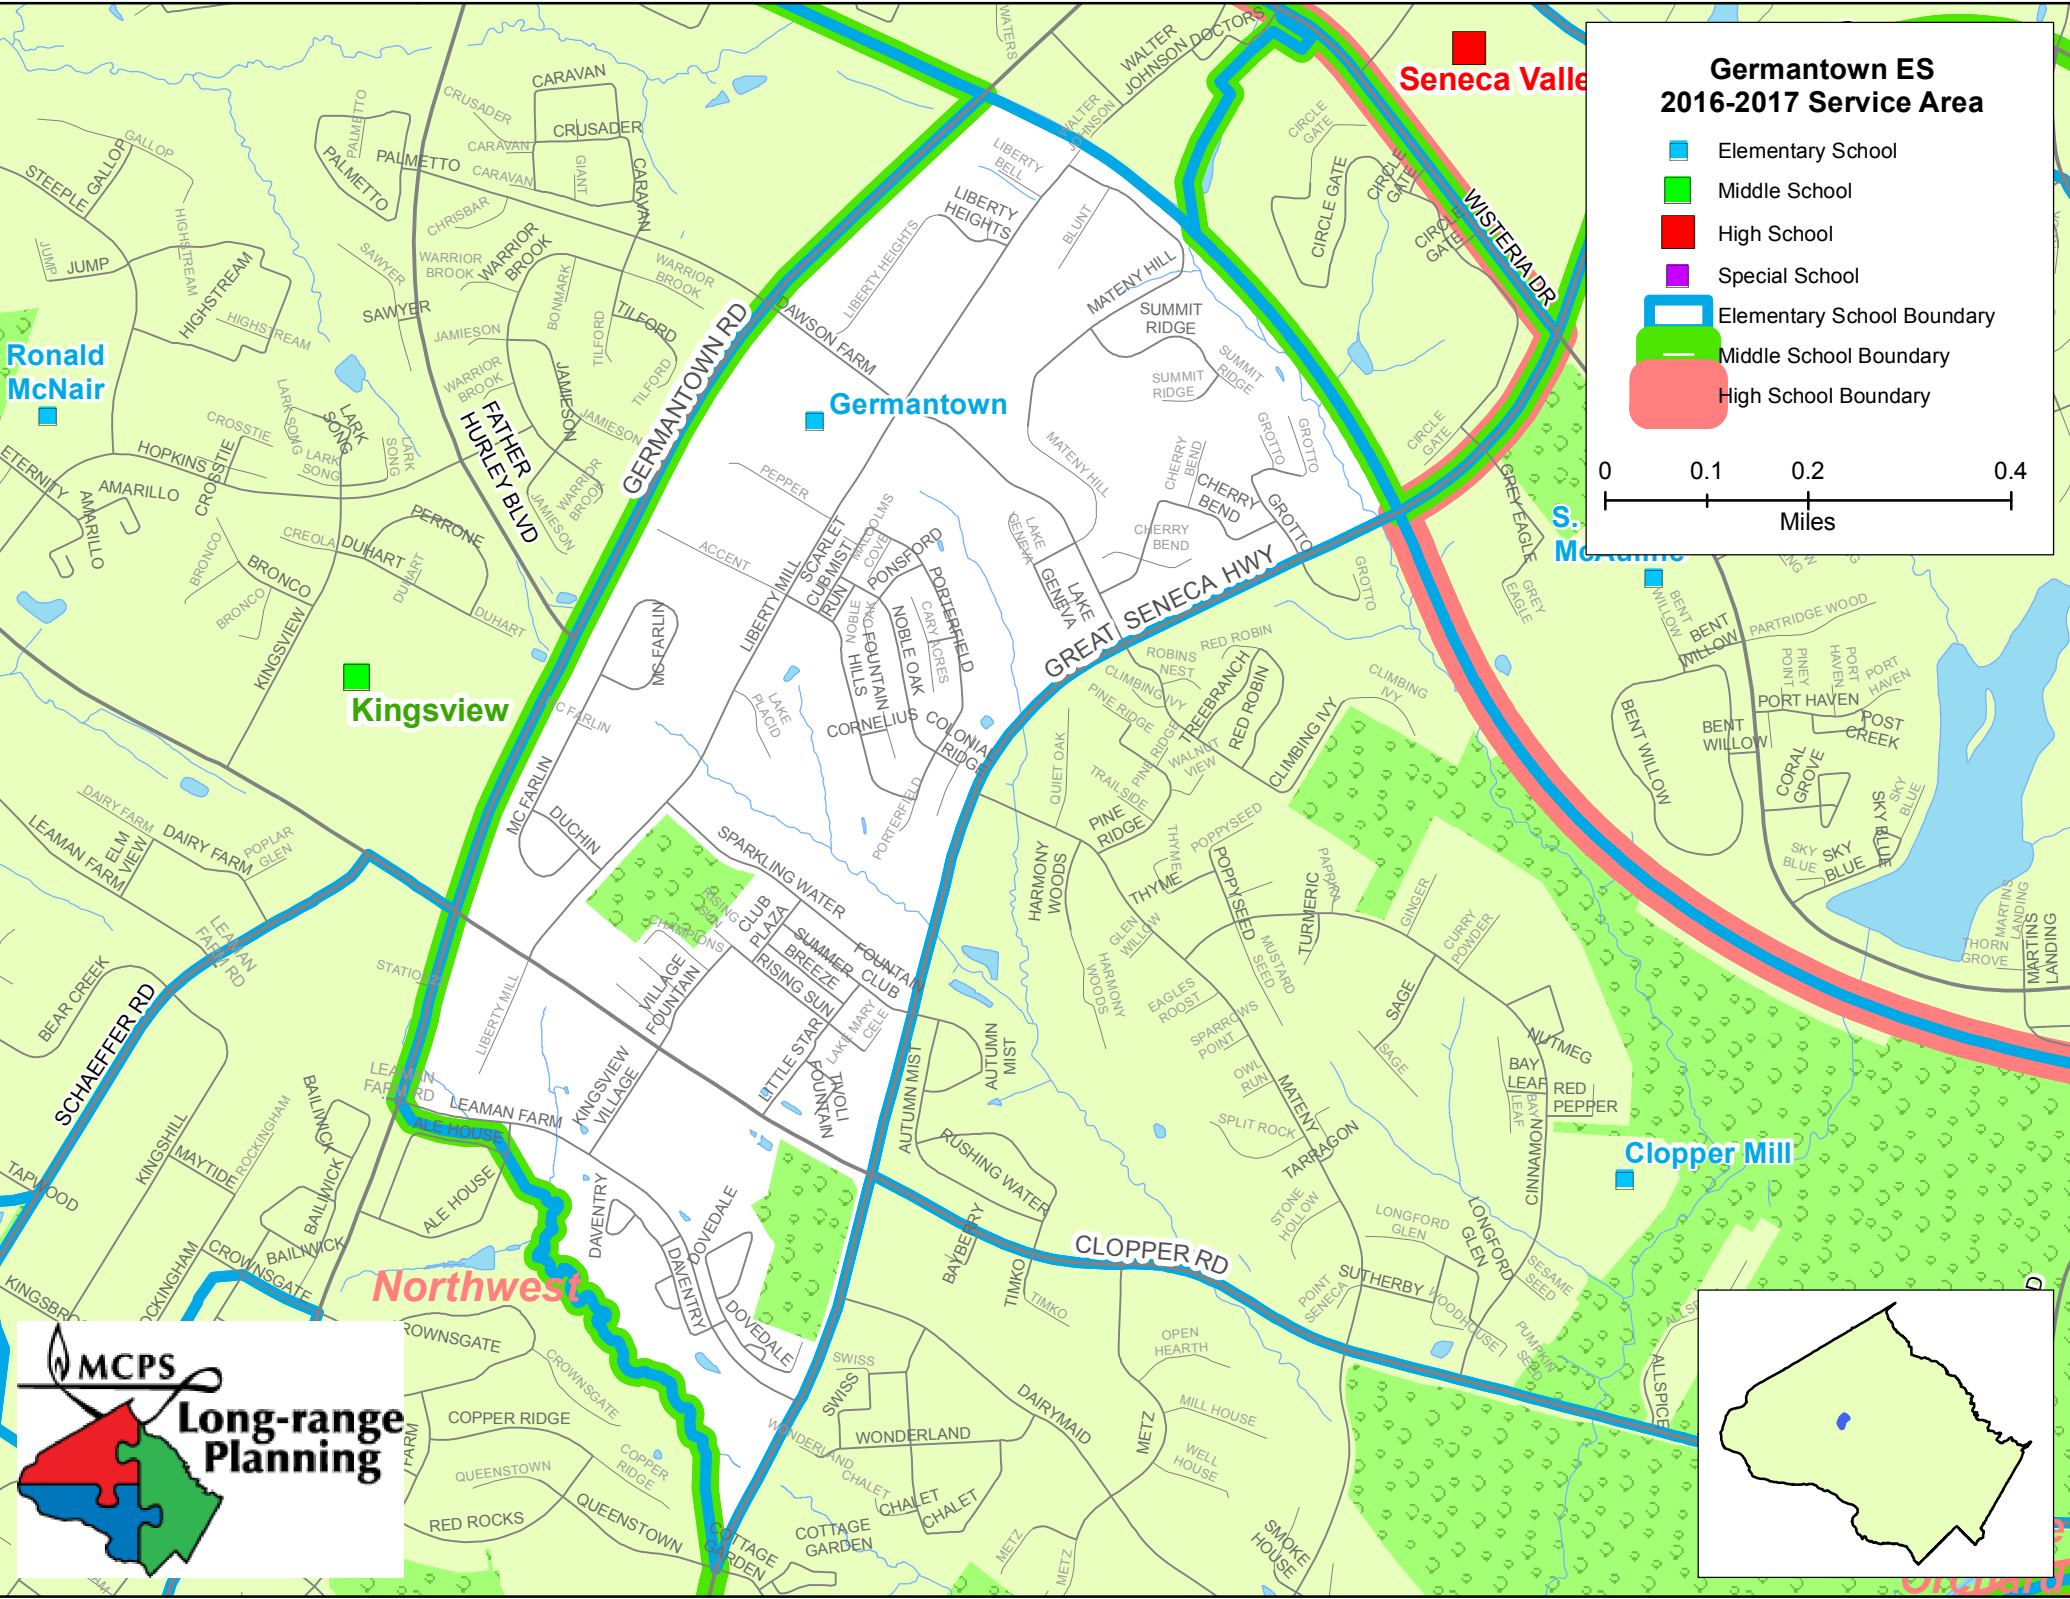

# Germantown ES 2016-2017 Service Area

- Elementary School
- Middle School
- High School
- Special School
- Elementary School Boundary
- Middle School Boundary
- High School Boundary

Ronald  
McNair

Germantown

Kingsview

Clopper Mill