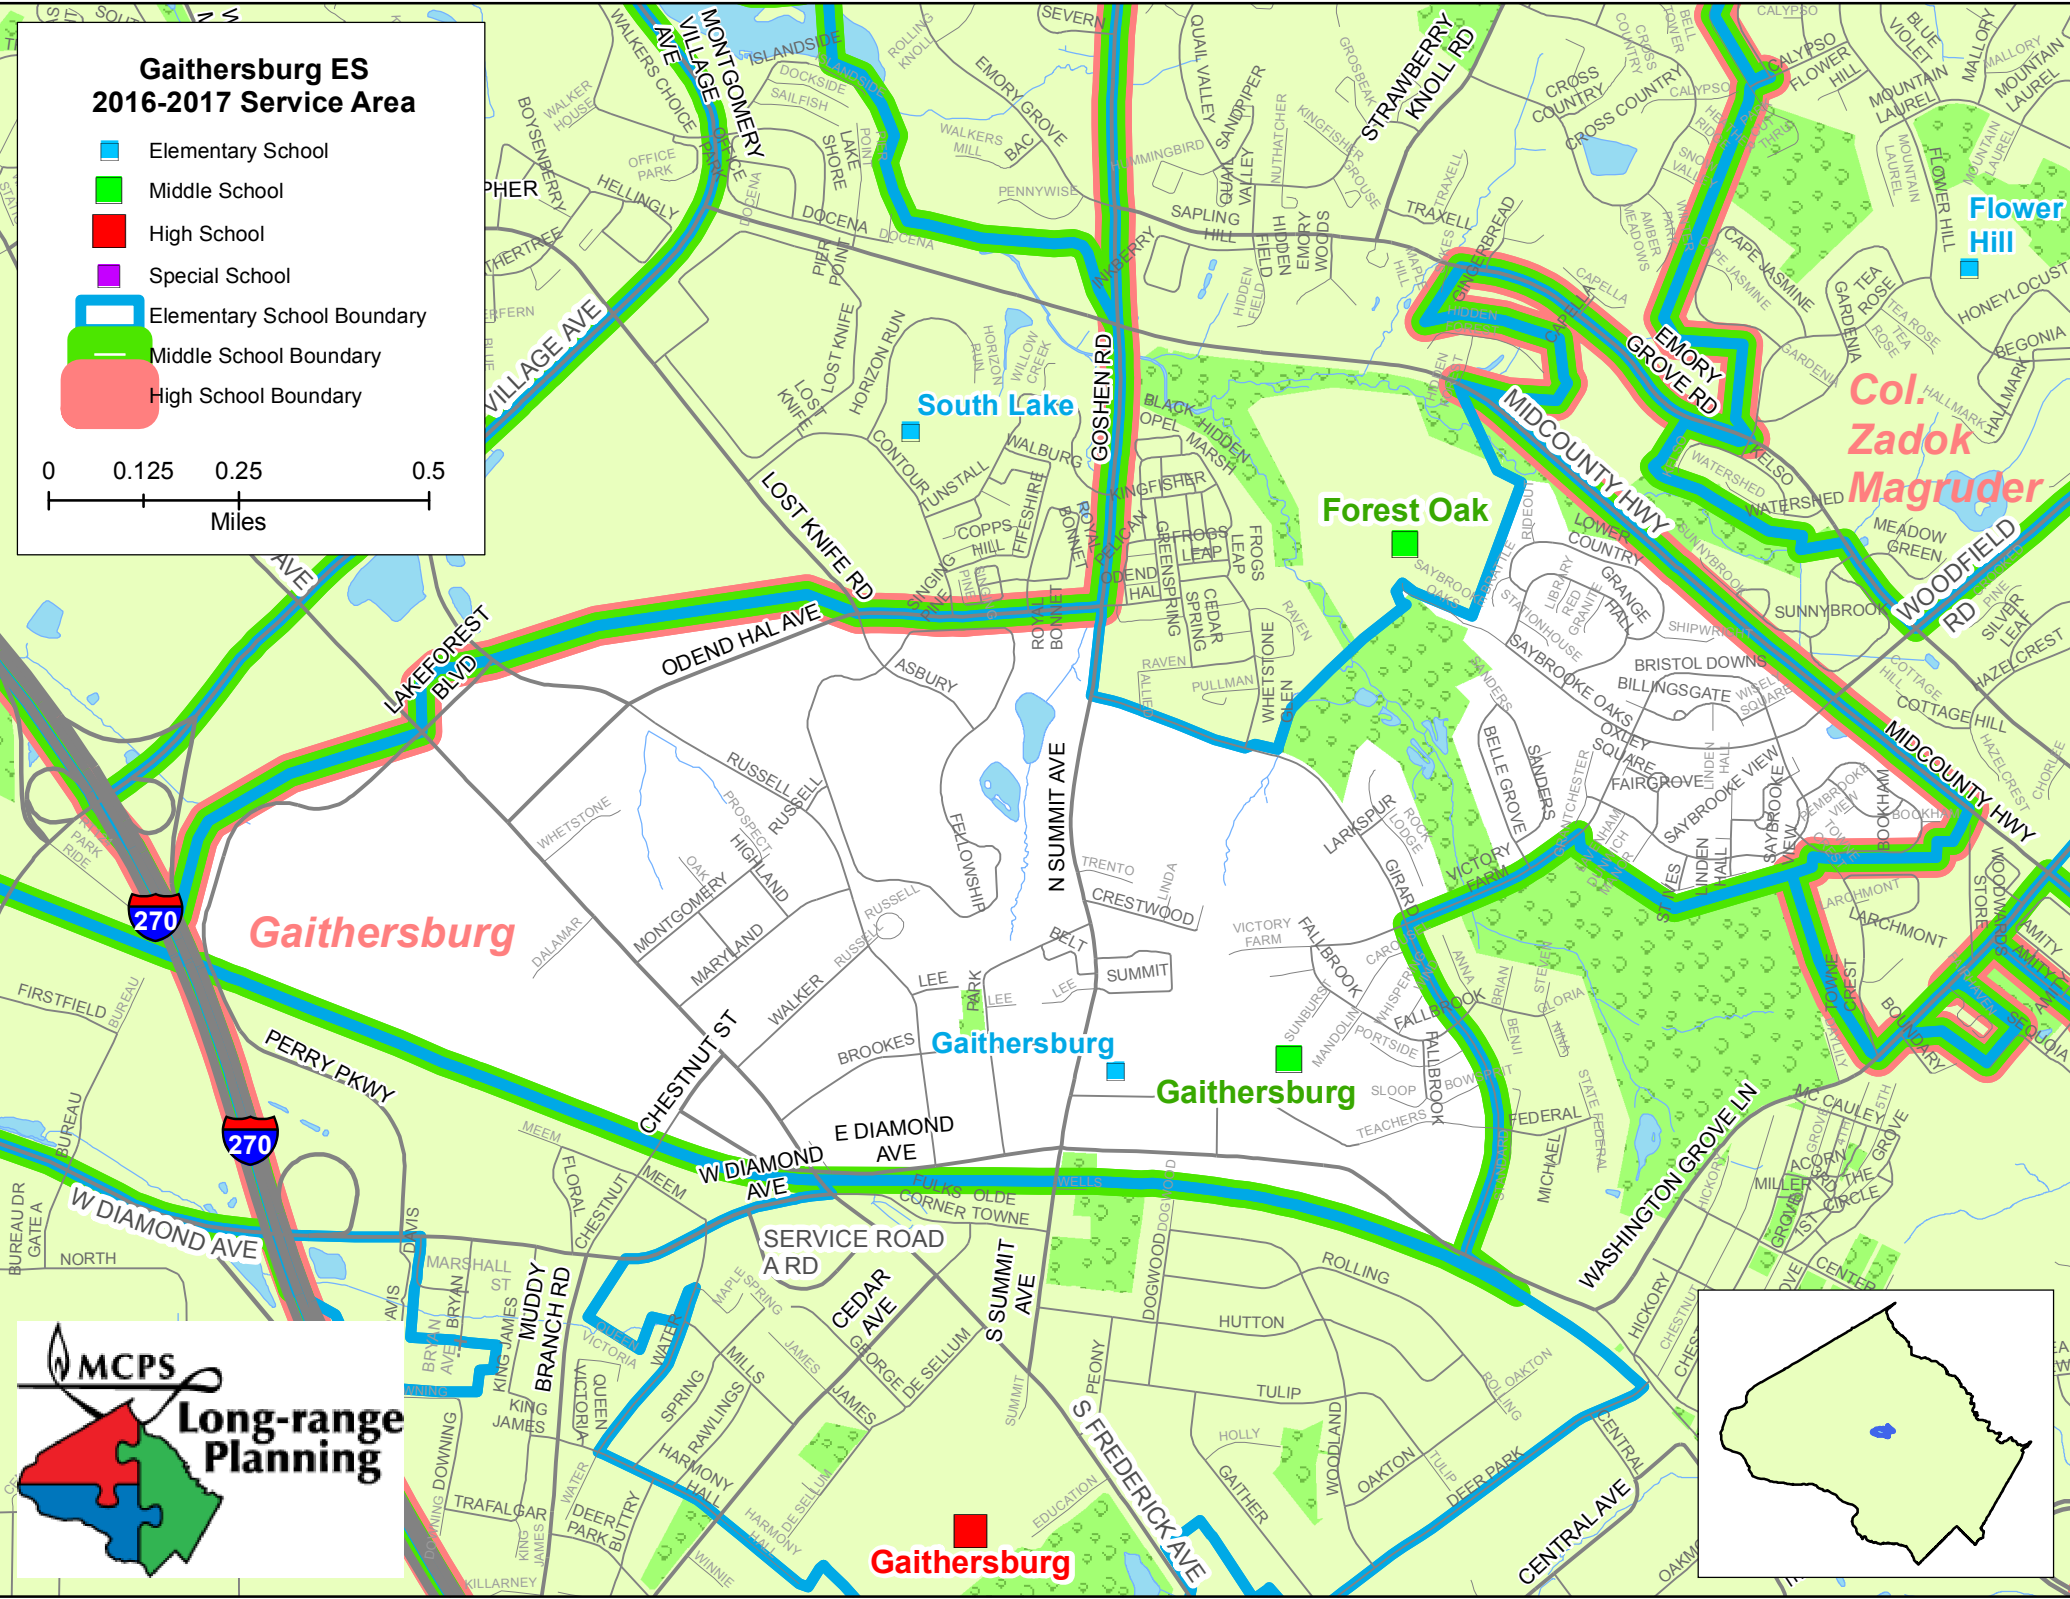

Gaithersburg ES 2016-2017 Service Area

- Elementary School
- Middle School
- High School
- Special School
- Elementary School Boundary
- Middle School Boundary
- High School Boundary

Flower Hill

Col. Zadok Magruder

South Lake

Forest Oak

Gaithersburg

Gaithersburg

Gaithersburg